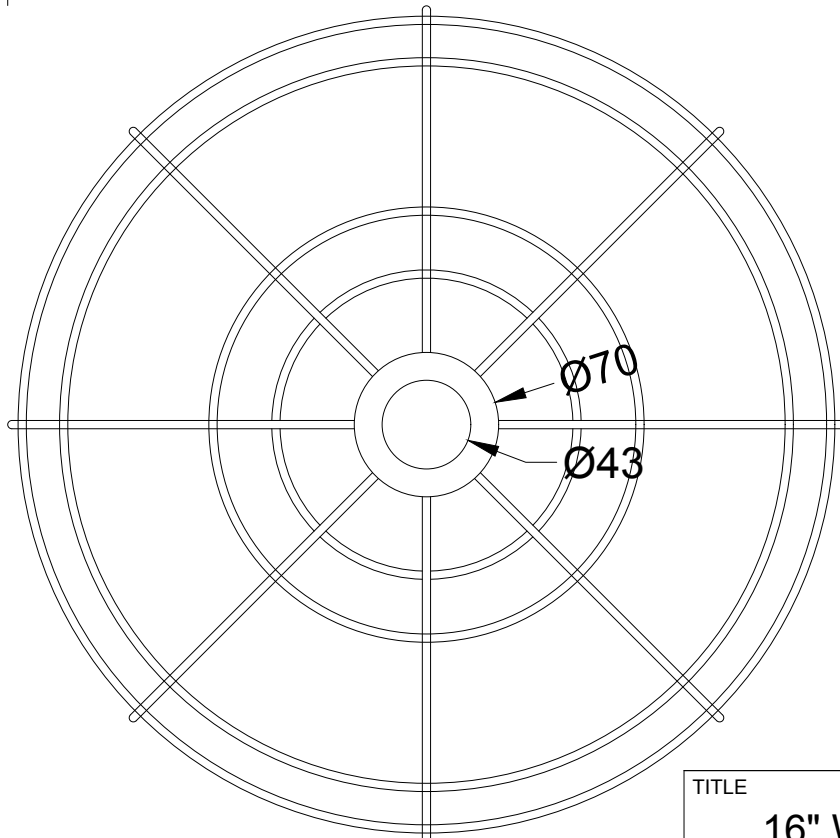

INNOVATIONS LIGHTING  
DESIGN COPYRIGHT - 12/29/2022

ALL RIGHTS RESERVED AND MAY  
NOT BE DUPLICATED WITHOUT OUR  
WRITTEN PERMISSION

TITLE

16" WIRE SPHERE SHADE

ITEM NO: CE-16

REV. A

VENDOR: Delong Lighting