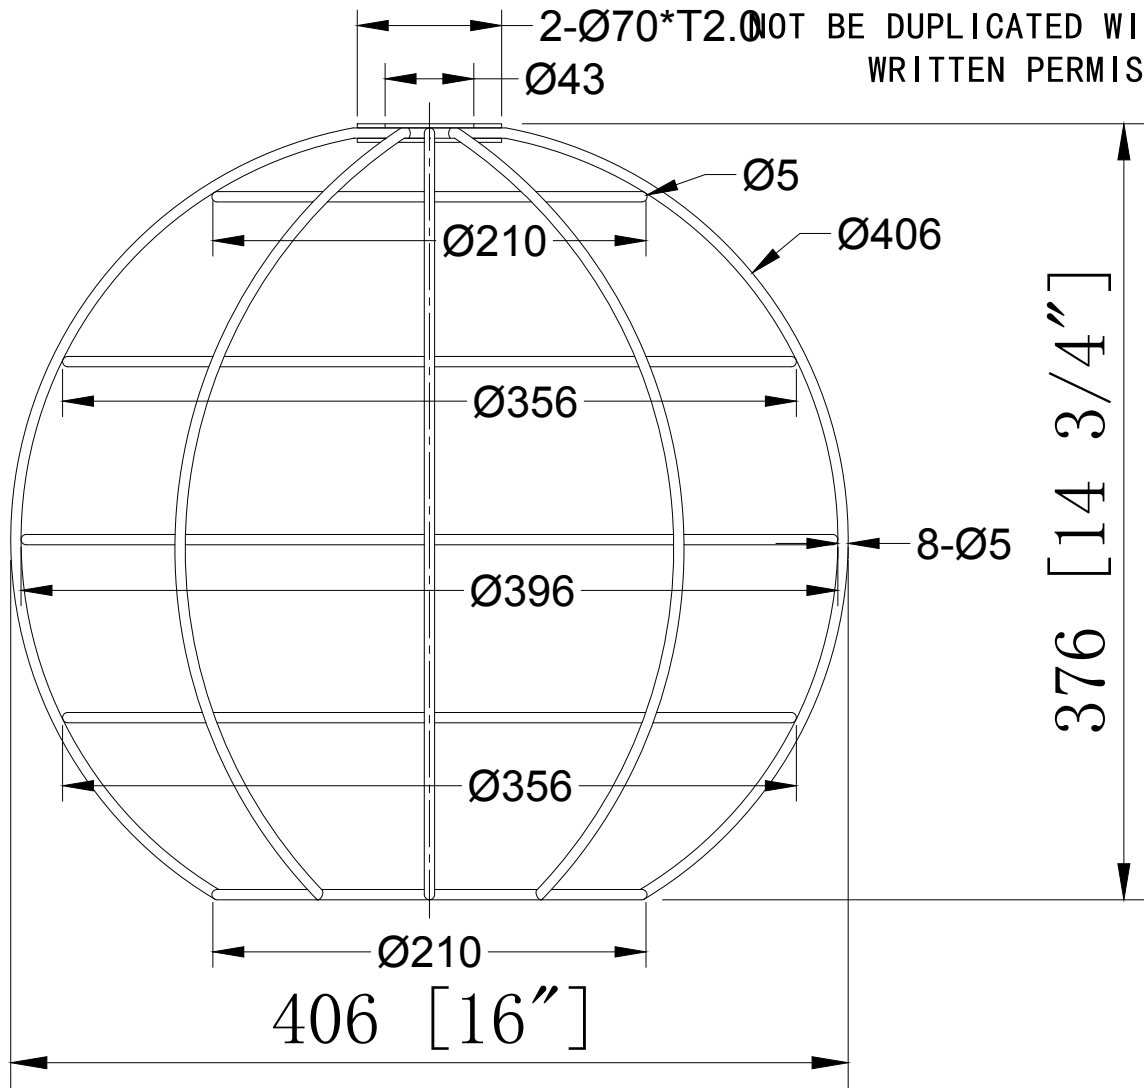

INNOVATIONS LIGHTING  
DESIGN COPYRIGHT - 12/29/2022

ALL RIGHTS RESERVED AND MAY  
NOT BE DUPLICATED WITHOUT OUR  
WRITTEN PERMISSION

TITLE

16" WIRE SPHERE SHADE

ITEM NO: CE-16

REV. A

VENDOR: Delong Lighting