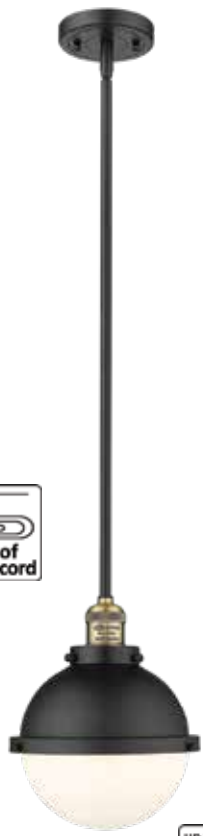

201S-BAB*-HFS-81-BK White
9" DIA x 11 3/4" H
STEM MOUNT