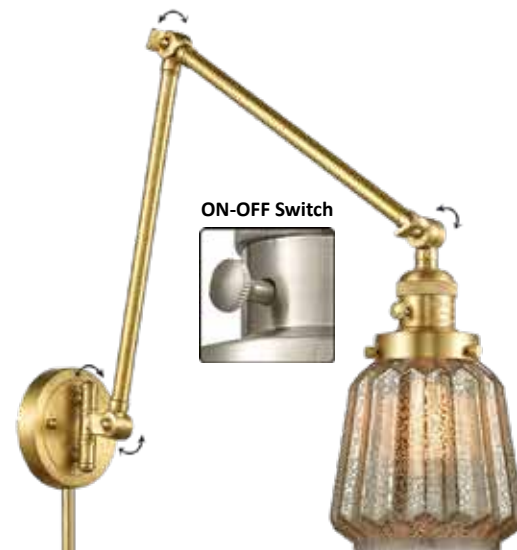

ON-OFF Switch

Solid Brass Adjustable Swivel (arm swivels side to side)

2 GLASS CHOICES - 6"

MIX & MATCH
SELECT ANY GLASS WITH ANY FINISH HARDWARE