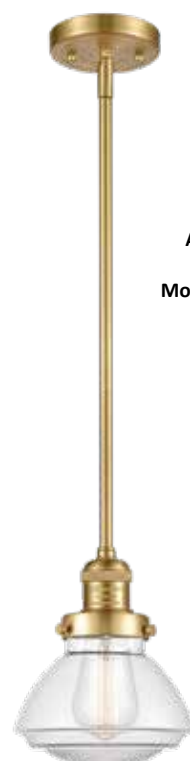

Also available with
ON-OFF Switch.
Model number: 201CSW

201CSW-SN*-G324 Seedy
6 3/4" DIA x 9" H
FABRIC CORD MOUNT

201C-SN*-G322 Clear
6 3/4" DIA x 9" H
BLACK FABRIC CORD MOUNT

201S-SG*-G322 Clear
6 3/4" DIA x 8 1/2" H
STEM MOUNT