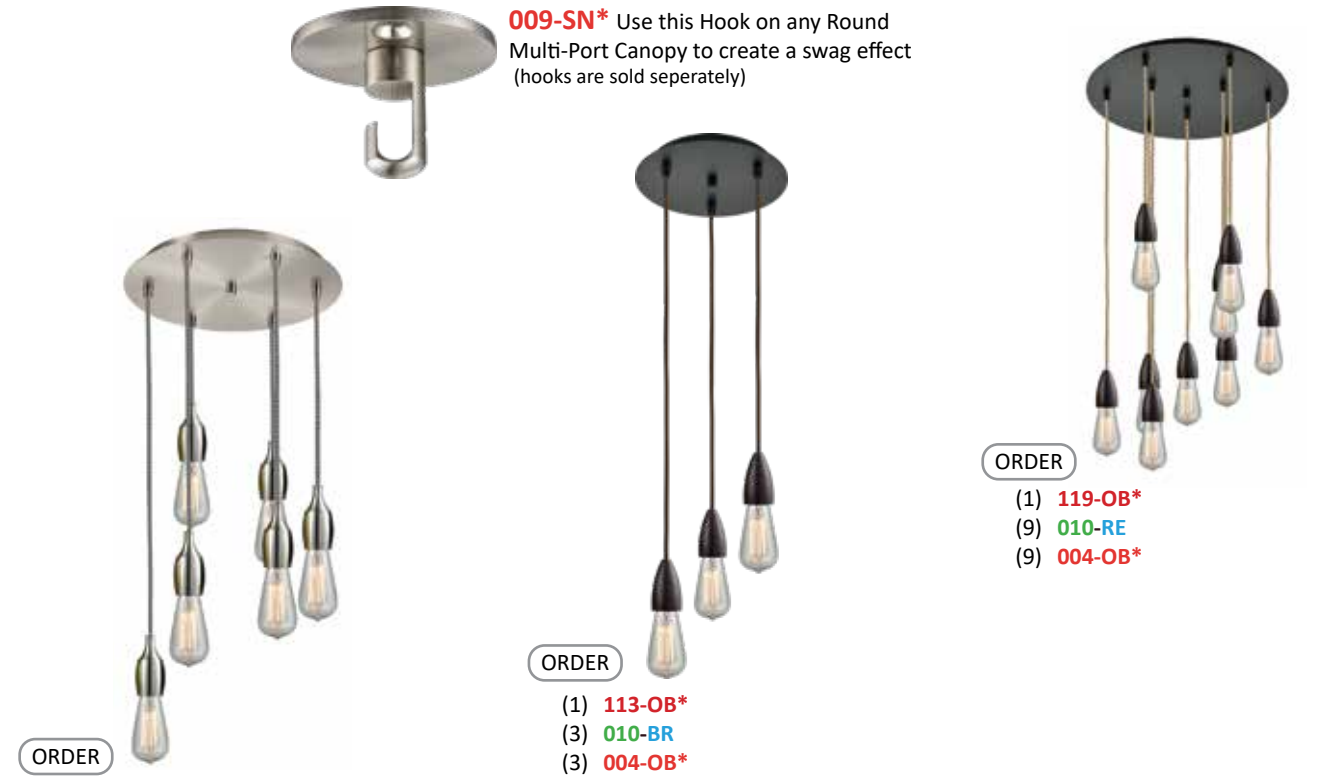

- ORDER (1) 116-SN* (6) 010-BW (6) 003-SN*
- ORDER (1) 113-OB* (3) 010-BR (3) 004-OB*

- ORDER (1) 119-OB* (9) 010-RE (9) 004-OB*