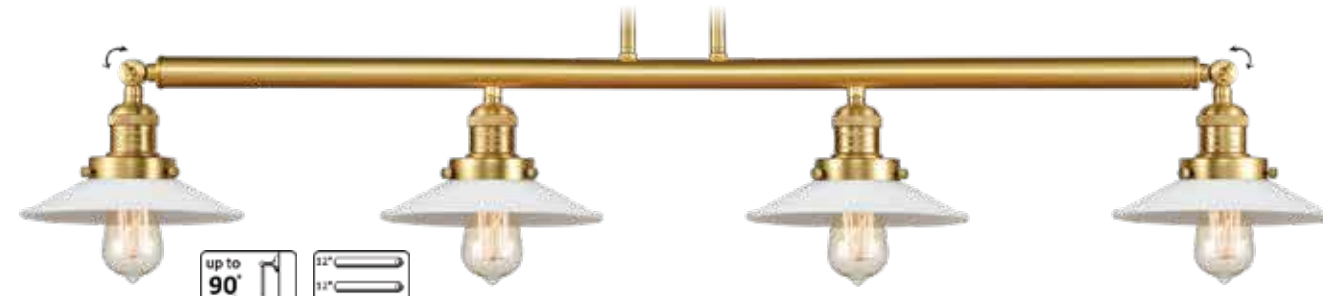

BP-5: 5 1/2" DIA x 1/4" H
Decorative Backplate
(Available in all finishes)
Optional

209-BB*-G1 White Halophane
33" LONG x 9" W x 10" H

213-PC*-G2 Clear Halophane
42" LONG x 9" W x 8" H

Canopy Detail

214-SG*-G1 White Halophane
54" LONG x 9" W x 8" H