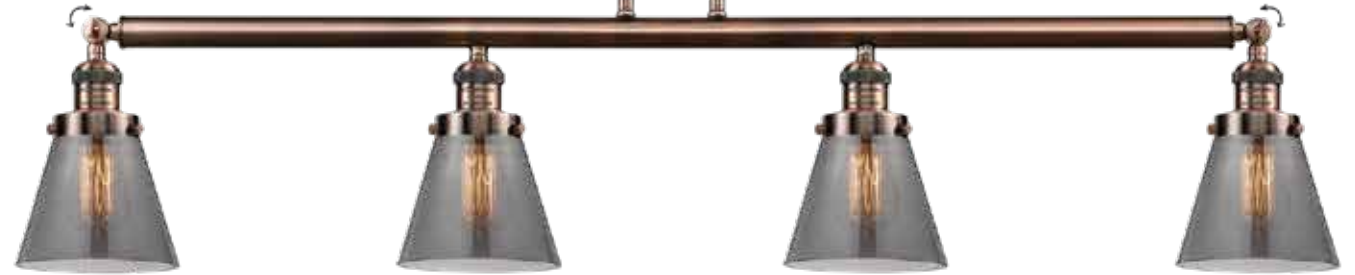

BP-5: 5 1/2" DIA x 1/4" H
Decorative Backplate
(Available in all finishes)
Optional

213-SN*-G64 Seedy
37" LONG x 6" W x 11" H

214-AC*-G63 Plated Smoke
49" LONG x 6" W x 11" H

HAND
BLOWN
GLASS

All products are made with cast components - Solid Brass Swivels - 100 WATT DAMP LOCATION RATED UL/CUL LISTED LED AND INCANDESCENT BULBS SOLD SEPARATELY. See page 452 for bulb options.