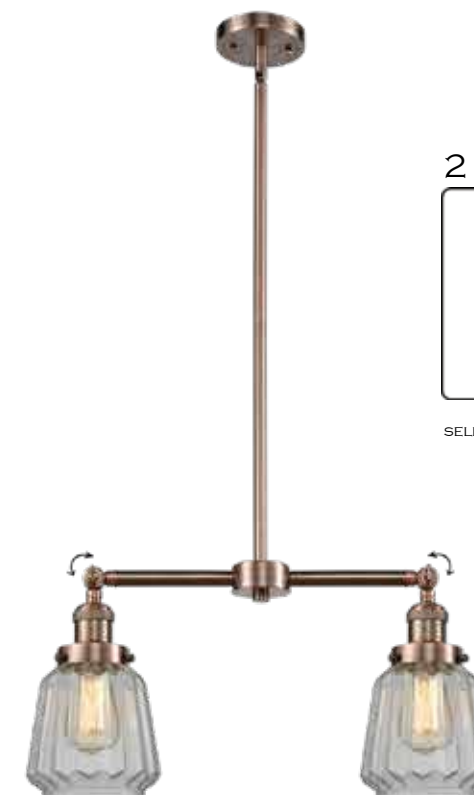

623-1F-BB*-G146 Mercury
6" DIA x 10 1/2" H

BP-5: 5 1/2" DIA x 1/4" H
Decorative Backplate
(Available in all finishes)
Optional

2 GLASS CHOICES - 6"

MIX & MATCH
SELECT ANY GLASS WITH ANY FINISH HARDWARE

Solid Brass 180 Degree
Adjustable Swivel
Internal teeth lock at
5 Degree intervals for
the perfect position.