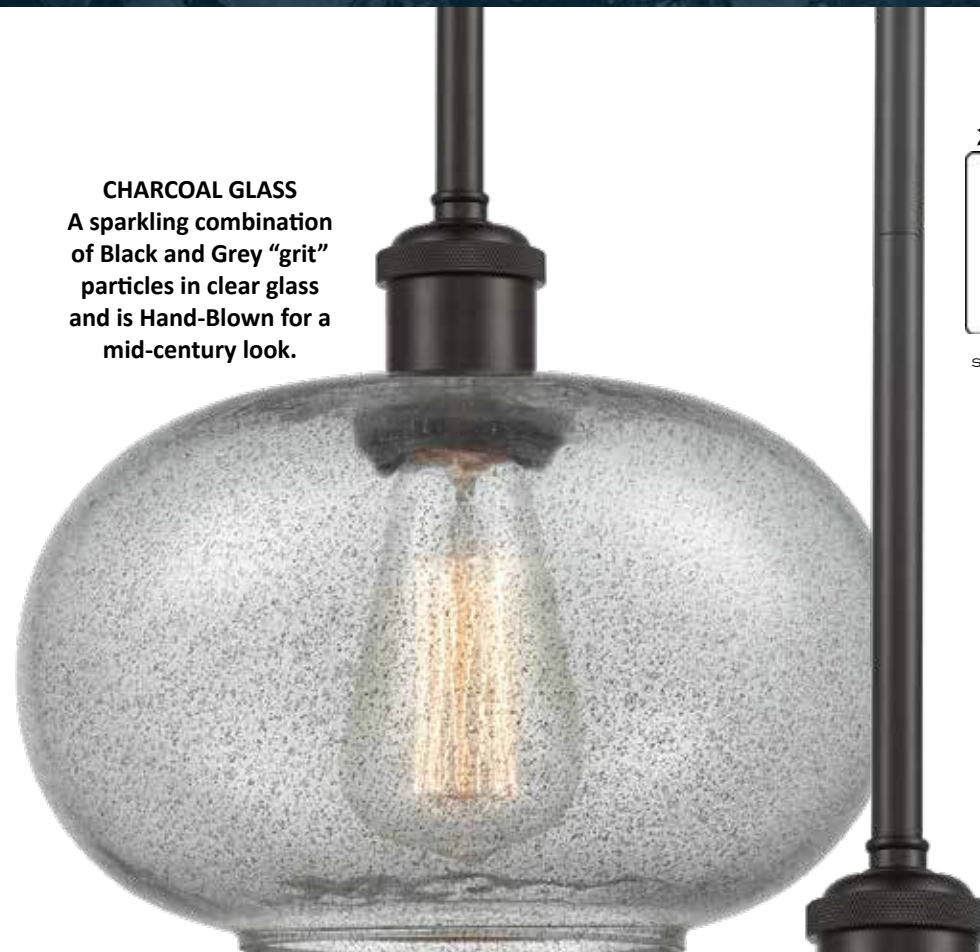

BALLSTON COLLECTION

9 1/2" GORHAM SERIES - HAND-BLOWN ART GLASS

BALLSTON COLLECTION

9 1/2" GORHAM SERIES - HAND-BLOWN ART GLASS

A
B

A
C

B
A
B

B
B

B
K

O
B

P
C

P
N

S
G

S
Z

W
P
C

CHARCOAL GLASS
A sparkling combination of Black and Grey "grit" particles in clear glass and is Hand-Blown for a mid-century look.

2 GLASS CHOICES - 9 1/2"

MIX & MATCH
SELECT ANY GLASS WITH ANY FINISH HARDWARE

MICA GLASS
An ever glowing combination of Antiqued Silver and Gold Flakes are infused in clear glass and is Hand-Blown for a luxurious look.

up to 90°
12" 11" 6" 3/8" D
ST
516-1S-OB*-G247 Charcoal
9 1/2" DIA x 9" H
STEM MOUNT

up to 90°
12" 11" 6" 3/8" D
ST
516-1S-OB*-G249 Mica
9 1/2" DIA x 9" H
STEM MOUNT

HAND
BLOWN
GLASS

138 *AVAILABLE IN 11 FINISHES

All products are made with cast components - Solid Brass Swivels - 100 WATT DAMP LOCATION RATED UL/CUL LISTED LED AND INCANDESCENT BULBS SOLD SEPARATELY. See page 452 for bulb options.

A
B

A
C

B
A
B

B
B

B
K

O
B

P
C

P
N

S
G

S
Z

W
P
C