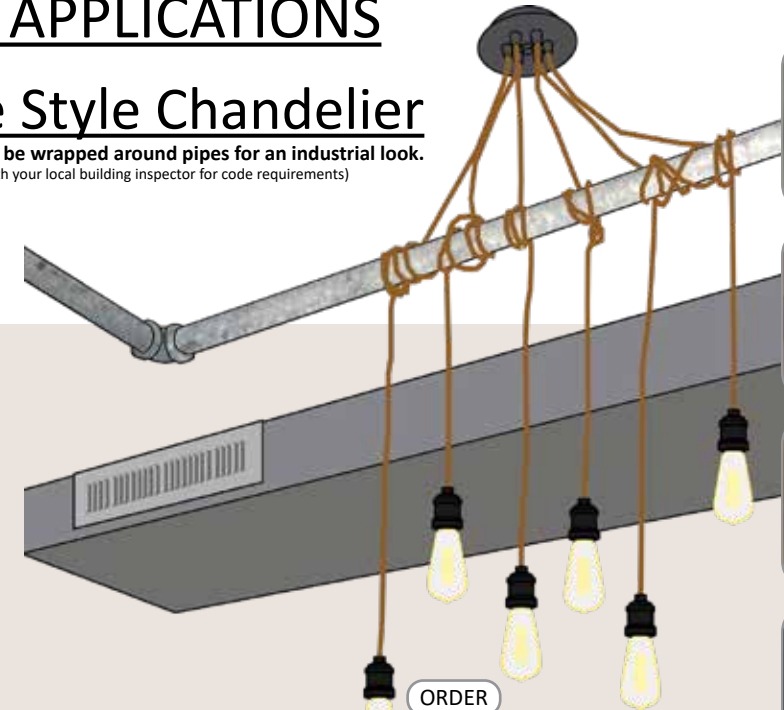

EXAMPLES OF SPECIAL APPLICATIONS

Free Style Chandelier

Fabric cords can be wrapped around pipes for an industrial look. (Check with your local building inspector for code requirements)