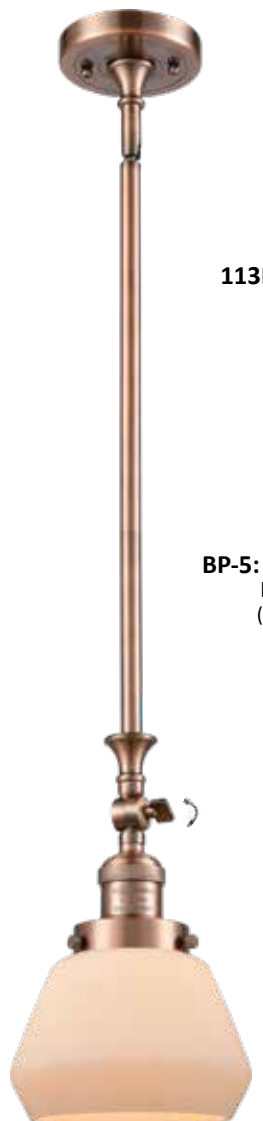

206-AC*-G171
7" DIA x 11 1/2" H
STEM MOUNT
(with swivel)
up to 90°
12" 12" 6" 3/2" D
ST-M

HAND
BLOWN
GLASS

340 *AVAILABLE IN 10 FINISHES

All products are made with cast components - Solid Brass Swivels - 100 WATT DAMP LOCATION RATED UL/CUL LISTED LED AND INCANDESCENT BULBS SOLD SEPARATELY. See page 452 for bulb options.