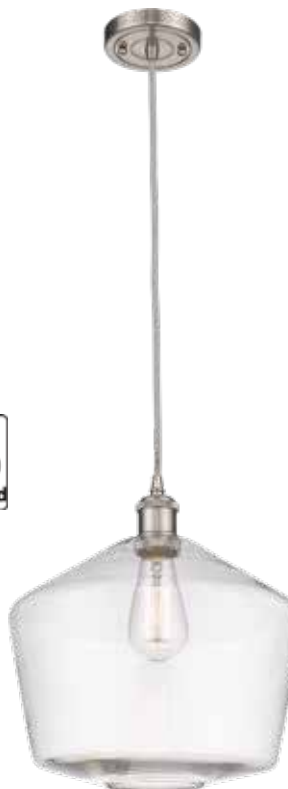

516-1P-SN*-G652-12 Clear
12" DIA x 13 1/2" H
FABRIC CORD MOUNT
Black cord with all except
PC/PN/SN/WPC with grey cord.
OB with brown cord.