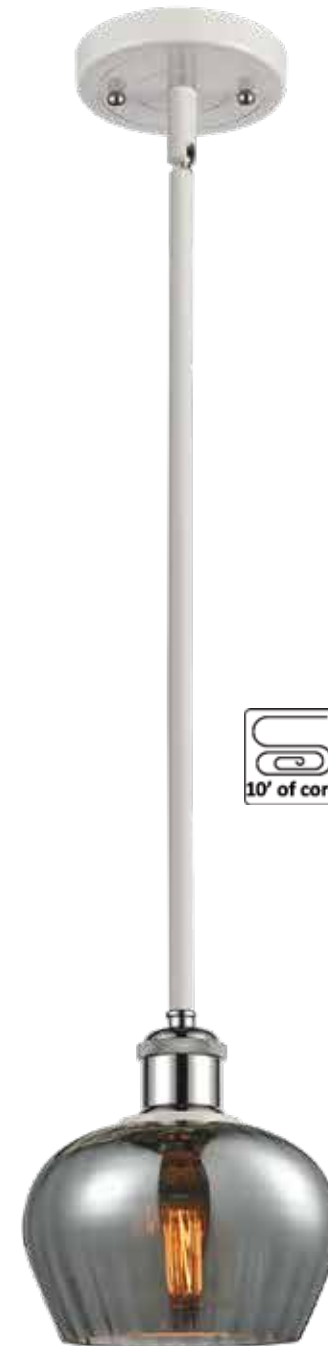

516-1S-WPC*-G93 Plated Smoke
6 1/2" DIA x 7 1/2" H
STEM MOUNT
Shown with BB-10T LED bulb

516-1P-PC*-G96 Mercury
6 1/2" DIA x 8" H
FABRIC CORD MOUNT
Shown with BB-10T LED bulb
Black cord with all except
PC/PN/SN/WPC with grey cord.
OB with brown cord.

4 GLASS CHOICES - 6 1/2"

MIX & MATCH
SELECT ANY GLASS WITH ANY FINISH HARDWARE