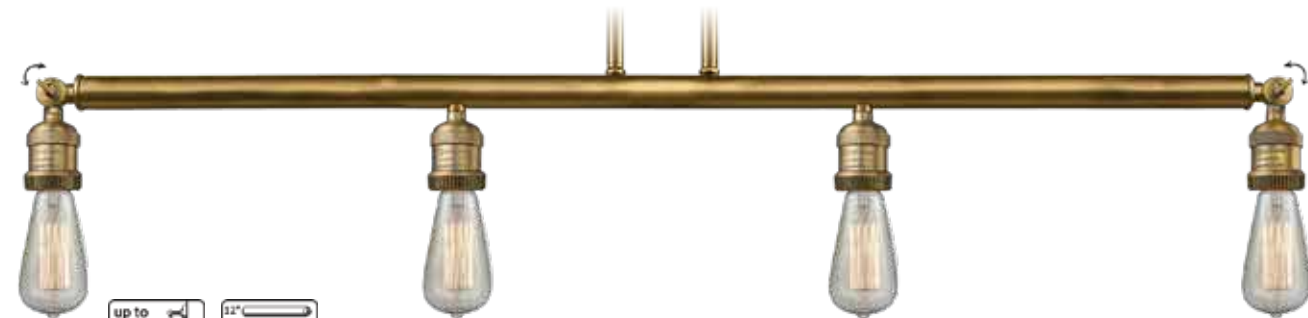

PC

PZ

SG

SN

623-1F-SN*
6 1/4" DIA x 2 1/2" H

Solid Brass 180 Degree
Adjustable Swivel
Internal teeth lock at
5 Degree intervals for
the perfect position.

209-BAB*
17" LONG x 2" W x 5" H

213-PC*
34" LONG x 2" W x 5" H