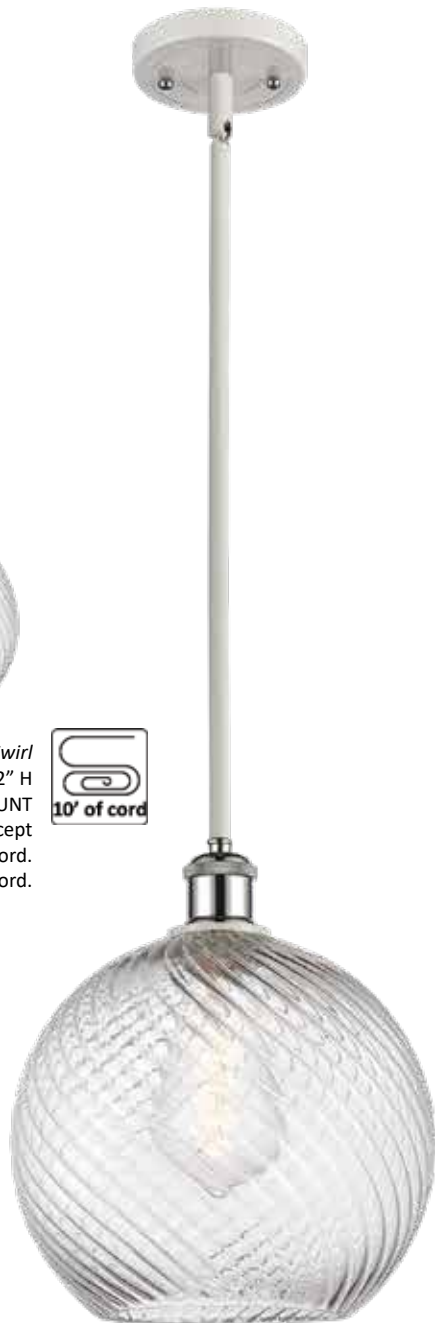

516-1S-WPC*-G1214-10 Twisted Swirl
10" DIA x 12" H
STEM MOUNT