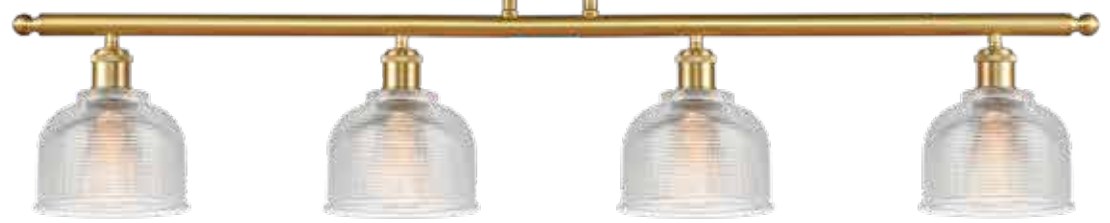

113B-3P-SN*-G412
11 1/2" DIA x Adjustable Height
(10" CEILING CANOPY)
FABRIC CORD MOUNT
GREY CORD

516-4I-SG*-G412 Clear
48" LONG x 5 1/2" W x 9" H
STEM MOUNT

HAND BLOWN GLASS

All products are made with cast components - Solid Brass Swivels - 100 WATT DAMP LOCATION RATED UL/CUL LISTED LED AND INCANDESCENT BULBS SOLD SEPARATELY. See page 452 for bulb options.

*AVAILABLE IN 11 FINISHES 179