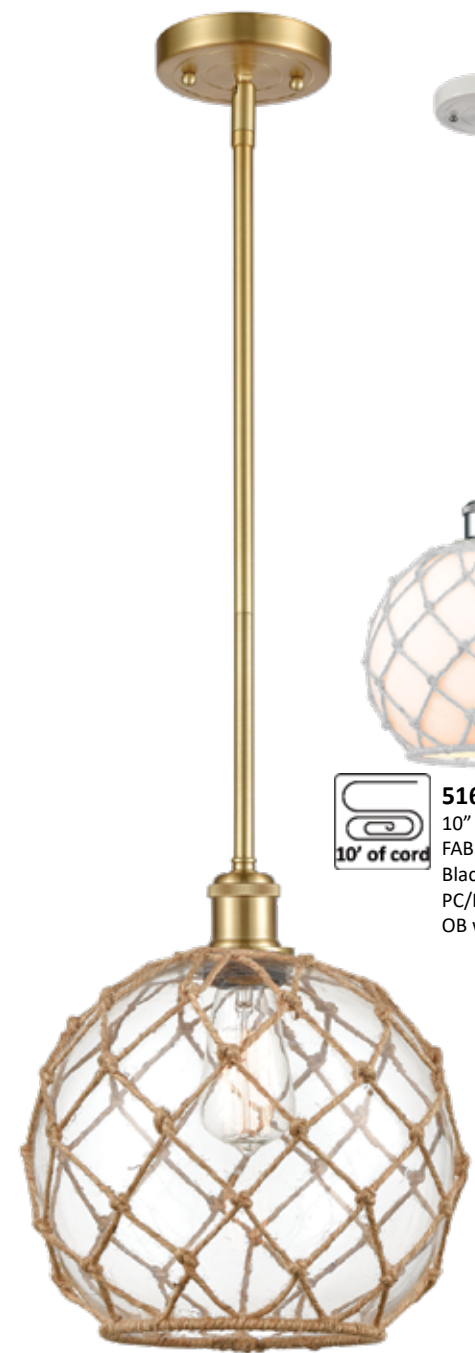

516-1P-WPC*-G121-10RW White/White Rope
10" DIA x 12 1/2" H
FABRIC CORD MOUNT
Black cord with all except
PC/PN/SN/WPC with grey cord.
OB with brown cord.

516-1S-SG*-G122-10RB Clear/Brown Rope
10" DIA x 12" H
STEM MOUNT