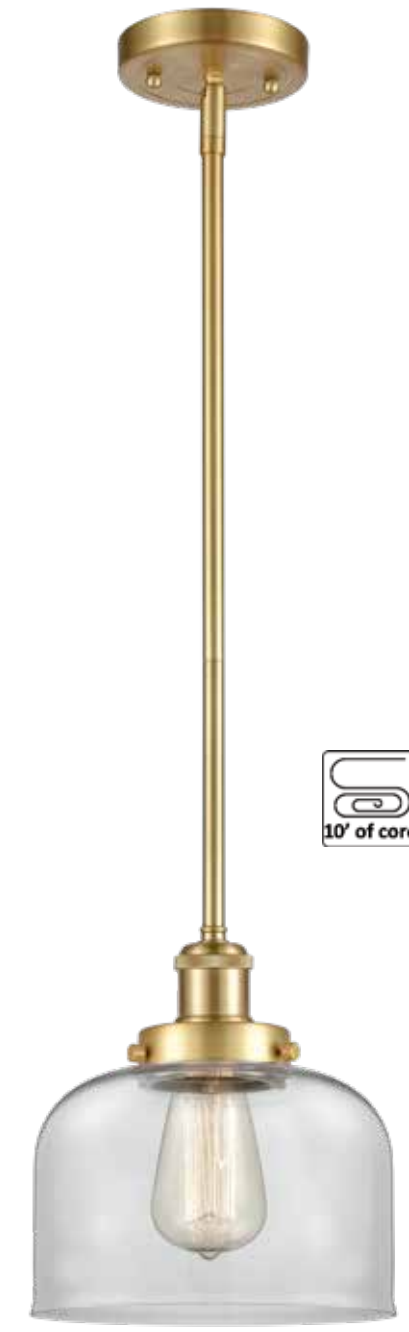

10' of cord

916-1P-PC*-G53 Plated Smoke
5" DIA x 9" H
FABRIC CORD MOUNT
Black cord with all except PC/PN/SN/WPC with grey cord. OB with brown cord.

5 GLASS CHOICES - 5"

G51 Cased Matte White	G52 Clear	G53 Plated Smoke	G54 Seedy	G58 Silver Mercury

5 GLASS CHOICES - 8"

G71 Cased Matte White	G72 Clear	G73 Plated Smoke	G74 Seedy	G78 Silver Mercury

MIX & MATCH
SELECT ANY GLASS WITH ANY FINISH HARDWARE
ADDITIONAL GLASS CHOICES ON PAGE 215

up to 90°
ST