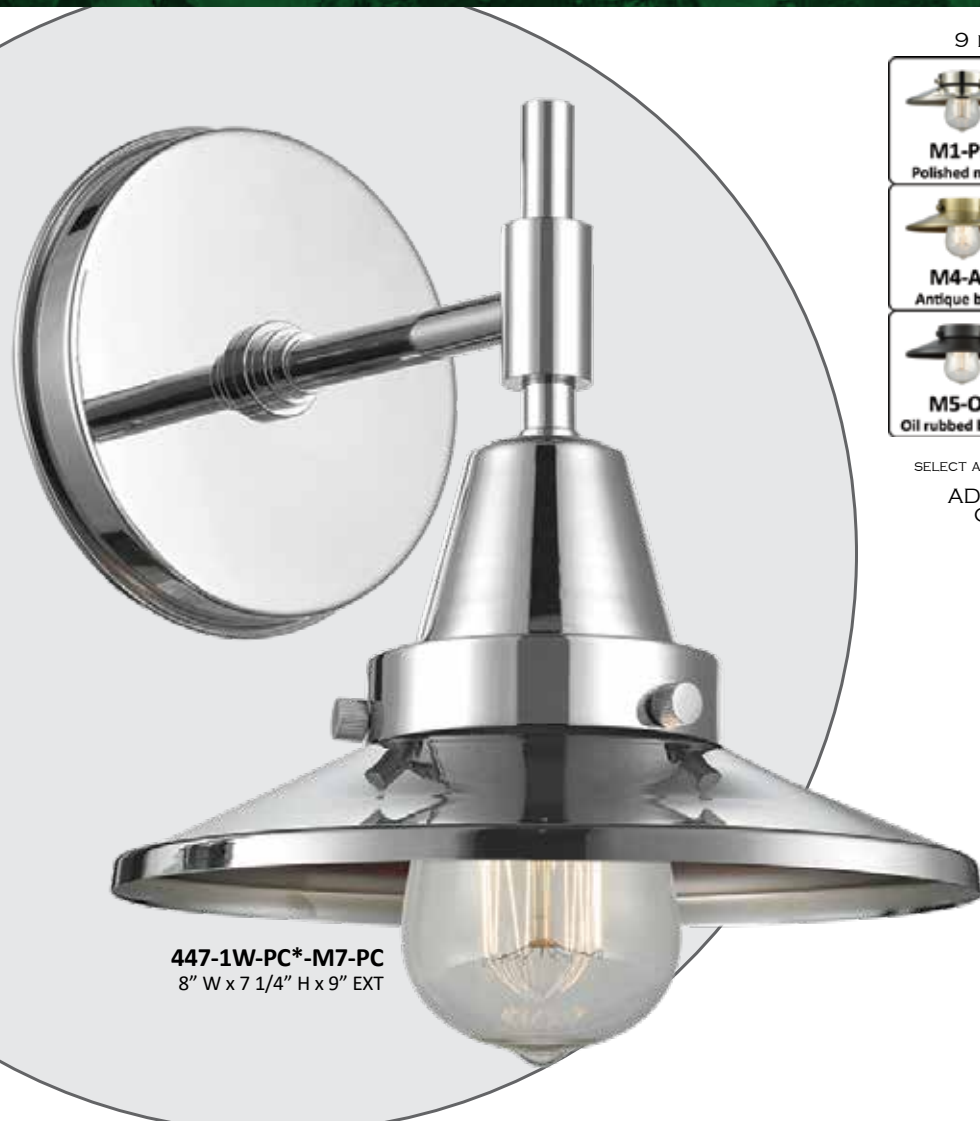

CADEN COLLECTION

SHARP LINES AND DRAMATIC STYLE

CADEN COLLECTION

SHARP LINES AND DRAMATIC STYLE

AB
AC
BAB
BB
BK
BO
PC
PN
SG
SN

AB
AC
BAB
BB
BK
BO
PC
PN
SG
SN

447-1W-PC*-M7-PC
8" W x 7 1/4" H x 9" EXT

9 METAL FINISH CHOICES - 8"