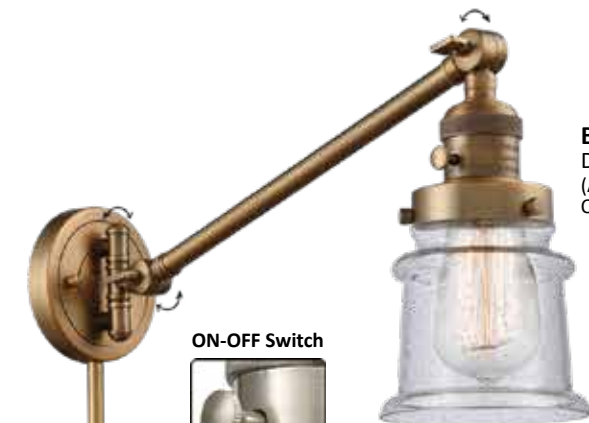

237-BB*-G184S Seedy
5 1/4" W x 11" H x 18" EXT
12" arm is adjustable for
the perfect position

BP-5: 5 1/2"DIA x 1/4"H
Decorative Backplate
(Available in all finishes)
Optional

238-SG*-G181S Cased Matte White
5 1/4" W x 11" H x 18" EXT
Two 12" arms are adjustable
for the perfect position