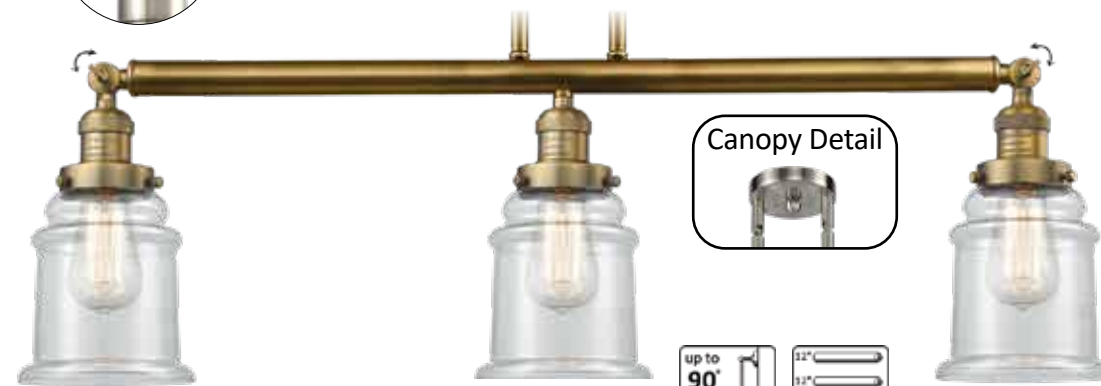

213-BB*-G182 Clear
37" LONG x 6" W x 11" H