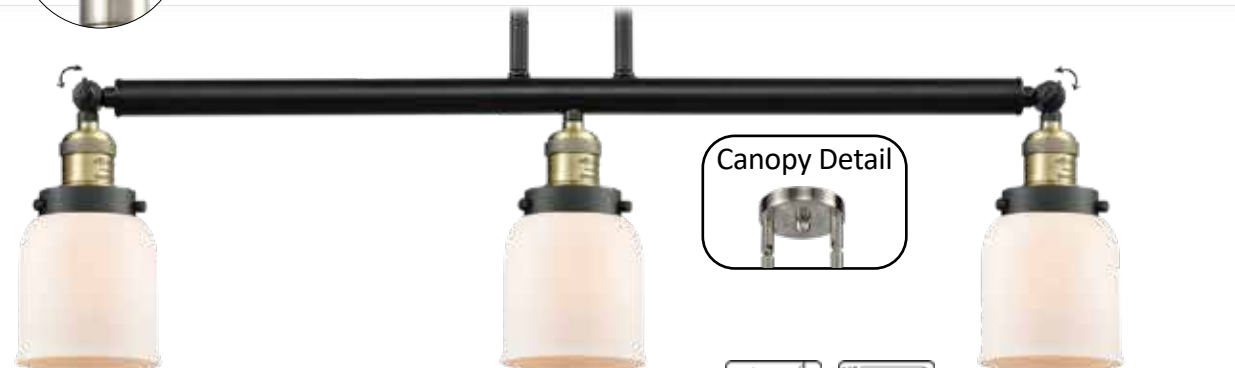

209-PN*-G52 Clear
20" LONG x 5" W x 12" H

213-BAB*-G51 Cased Matte White
36" LONG x 5" W x 12" H