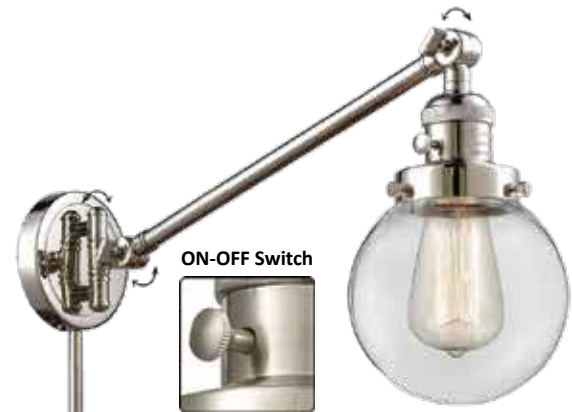

Solid Brass
Adjustable Swivel
(arm swivels side to side)

237-PN*-G202-6 Clear
6" W x 11" H x 18" EXT
12" arm is adjustable for
the perfect position