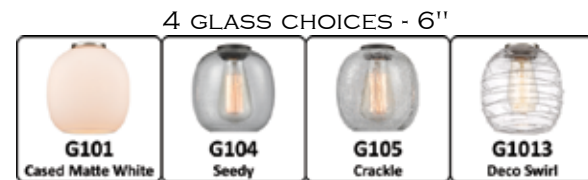

MIX & MATCH
SELECT ANY GLASS WITH ANY FINISH HARDWARE