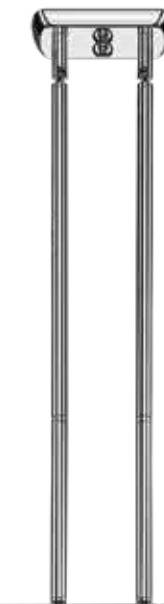

516-1P-SG*-G275 Crackle
6" DIA x 9 1/2" H
FABRIC CORD MOUNT
Black cord with all except
PC/PN/SN/WPC with grey cord.
OB with brown cord.

10' of cord