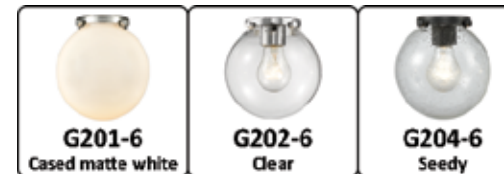

3 GLASS CHOICES - 6"

MIX & MATCH
SELECT ANY GLASS WITH ANY FINISH HARDWARE

HAND BLOWN GLASS

mount up or down

BAB

BPN

OB

SZ

HAND BLOWN GLASS