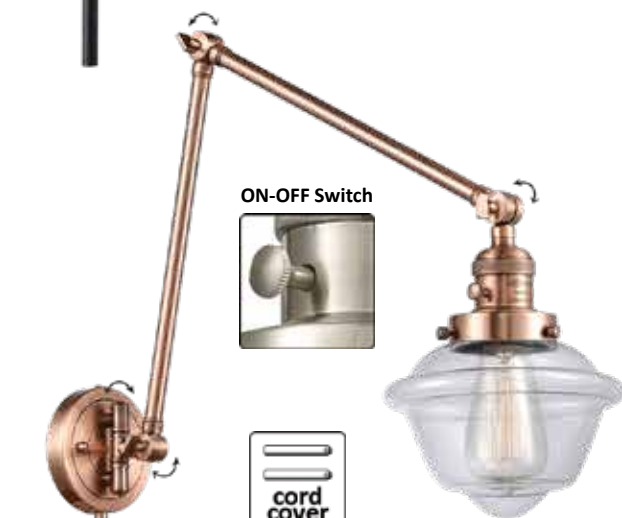

215-SN*-G534 Seedy
44" W x 12" H x 9" EXT

HAND BLOWN GLASS

ON-OFF Switch

237-BK*-G532 Clear
7 1/2" W x 10" H x 18" EXT
12" arm is adjustable for the perfect position

ON-OFF Switch

238-AC*-G532 Clear
7 1/2" W x 10" H x 18" EXT
Two 12" arms are adjustable for the perfect position