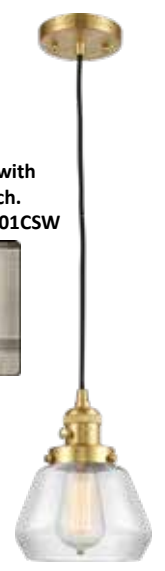

201CSW-SG*-G172 Clear
7" DIA x 9" H
FABRIC CORD MOUNT