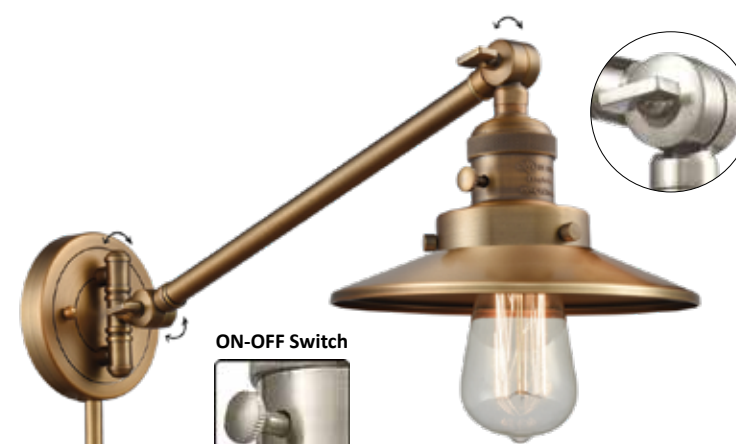

ON-OFF Switch

237-BB*-M4-BB
8" W x 8" H x 18" EXT
12" arm is adjustable for
the perfect position