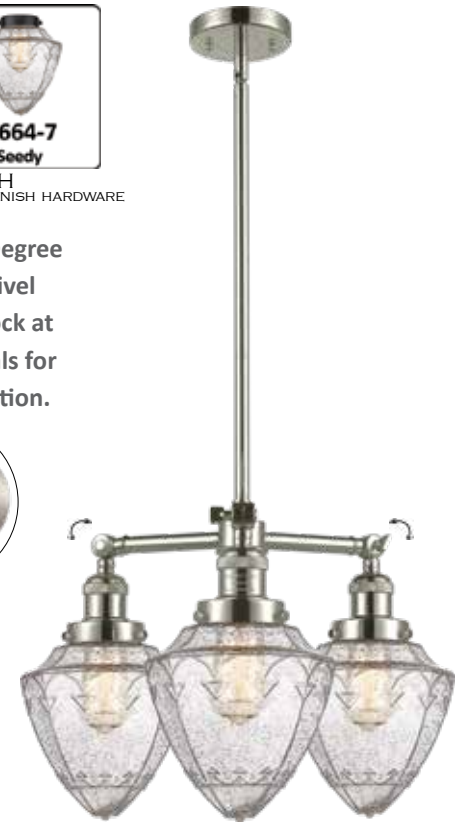

Solid Brass 180 Degree
Adjustable Swivel
Internal teeth lock at
5 Degree intervals for
the perfect position.

113F-3P-OB*-G661-7
Cased Matte White
13" DIA x Adjustable Height
(10" CEILING CANOPY)
FABRIC CORD MOUNT