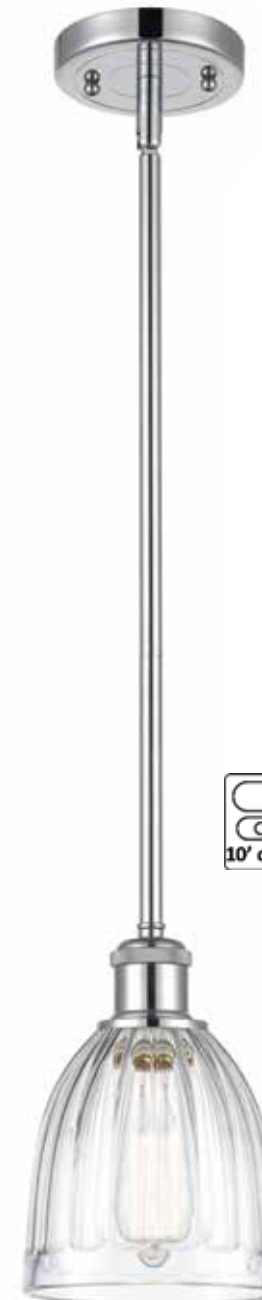

ON-OFF
Rocker Switch

317-1W-OB*-G442 Clear
6" W x 11 3/4" H x 12 3/8" EXT
Arm adjusts up and down

516-4W-BK*-G442 Clear
36" W x 11" H x 6 1/2" EXT

APPLIES TO ALL

516-1P-AC*-G441 Cased Matte White
6" DIA x 9 1/2" H
FABRIC CORD MOUNT
Black cord with all except
PC/PN/SN/WPC with grey cord.
OB with brown cord.