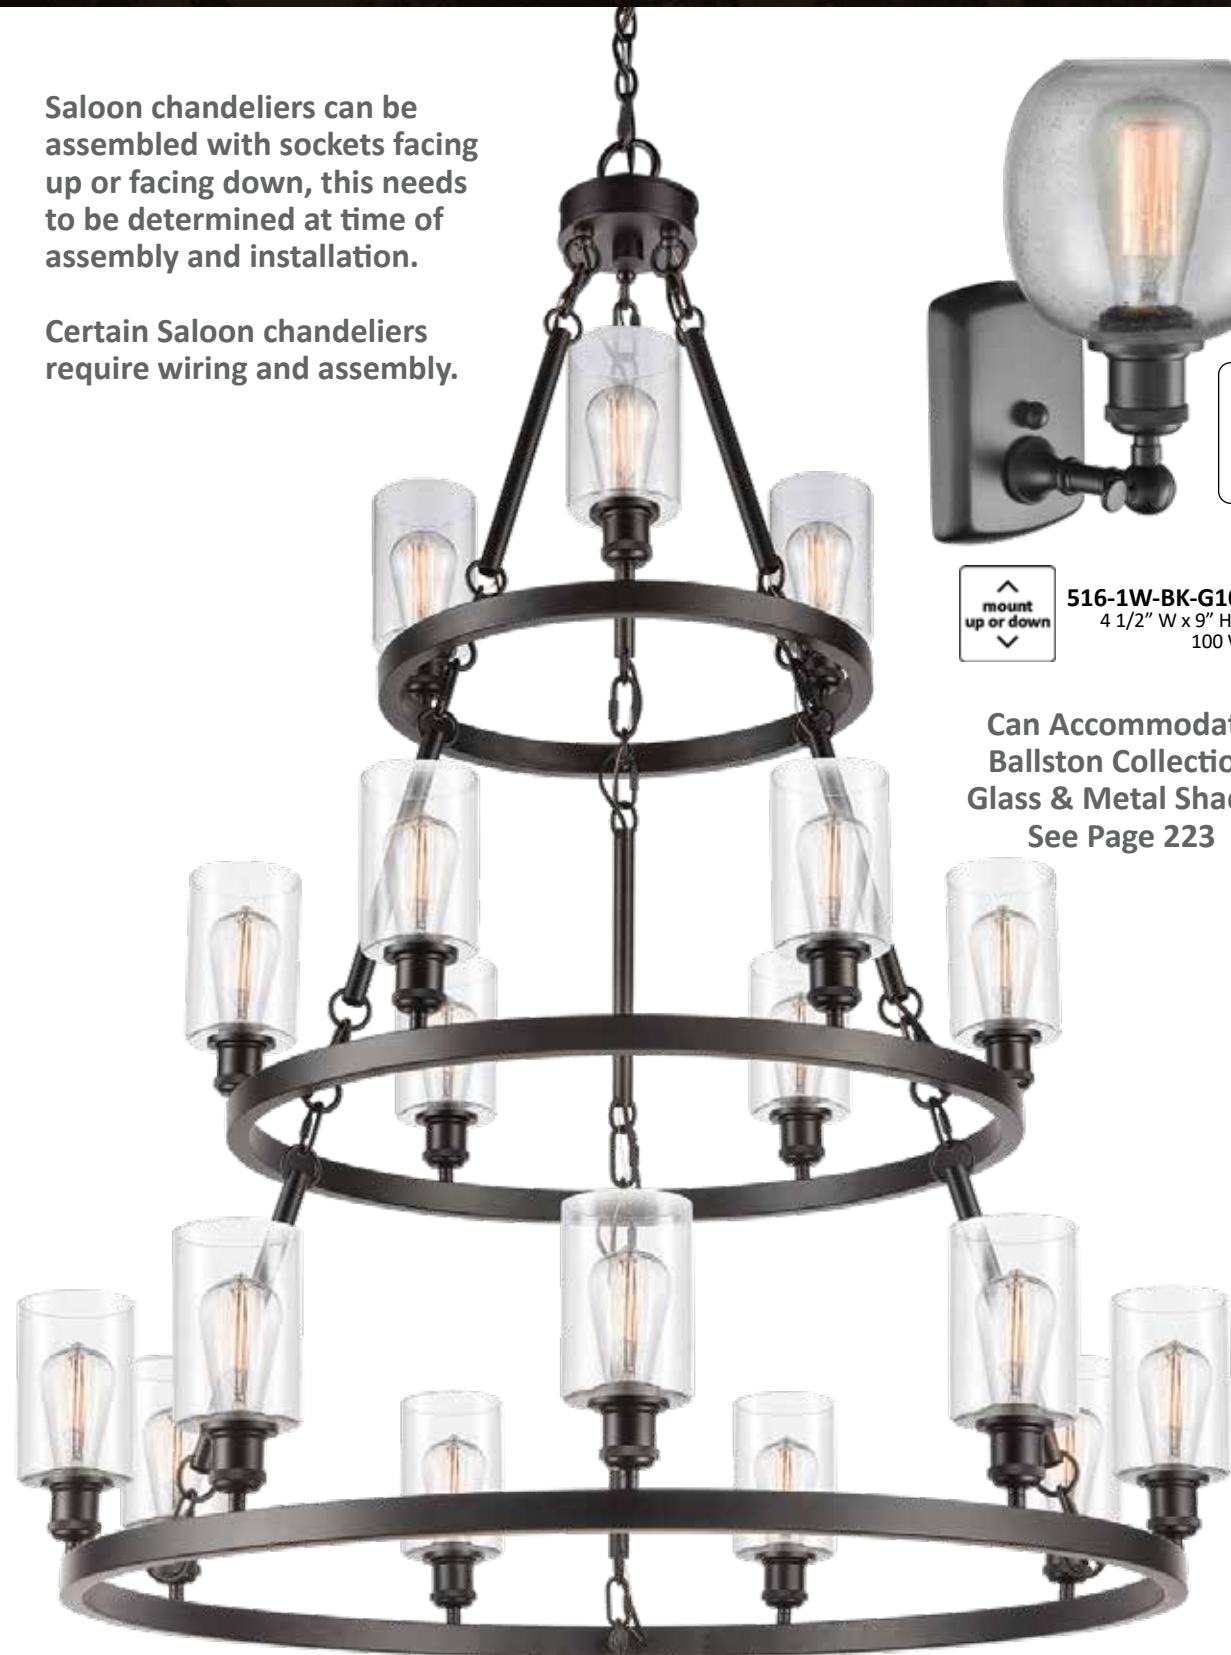

Can Accommodate
Ballston Collection
Glass & Metal Shades
See Page 223

82034-BK-G802 Clear
40" DIA x 48" H
If extra chain needed,
order Item CN-BK-LG
18 Light (3 Tier)
25 Watt Bulbs