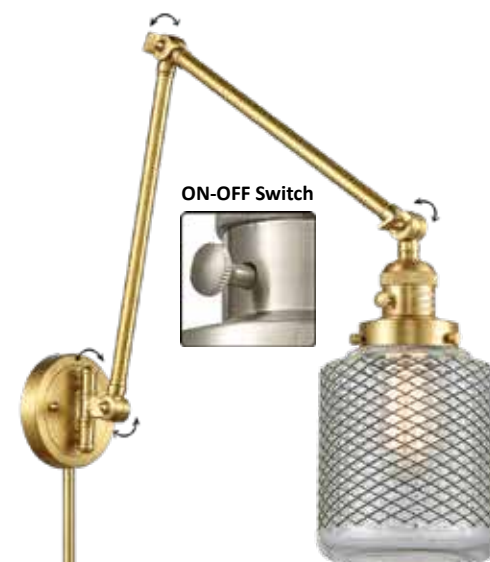

ON-OFF Switch

Solid Brass Adjustable Swivel
(arm swivels side to side)

238-SG*-G262

6" W x 13" H x 18" EXT
Two 12" arms are adjustable for the perfect position

BP-5: 5 1/2" DIA x 1/4" H
Decorative Backplate
(Available in all finishes)
Optional

VINTAGE WIRE MESH GLASS
Vintage wire mesh is inlaid in clear liquid glass during production and creates a beautiful and resilient glass.