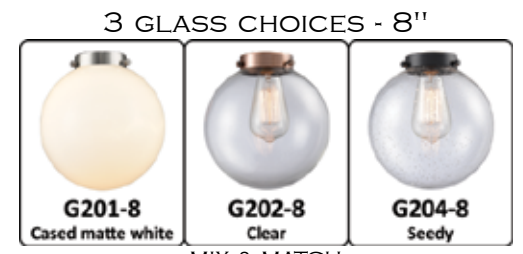

3 GLASS CHOICES - 8"
G201-8 Cased matte white
G202-8 Clear
G204-8 Seedy
MIX & MATCH
SELECT ANY GLASS WITH ANY FINISH HARDWARE