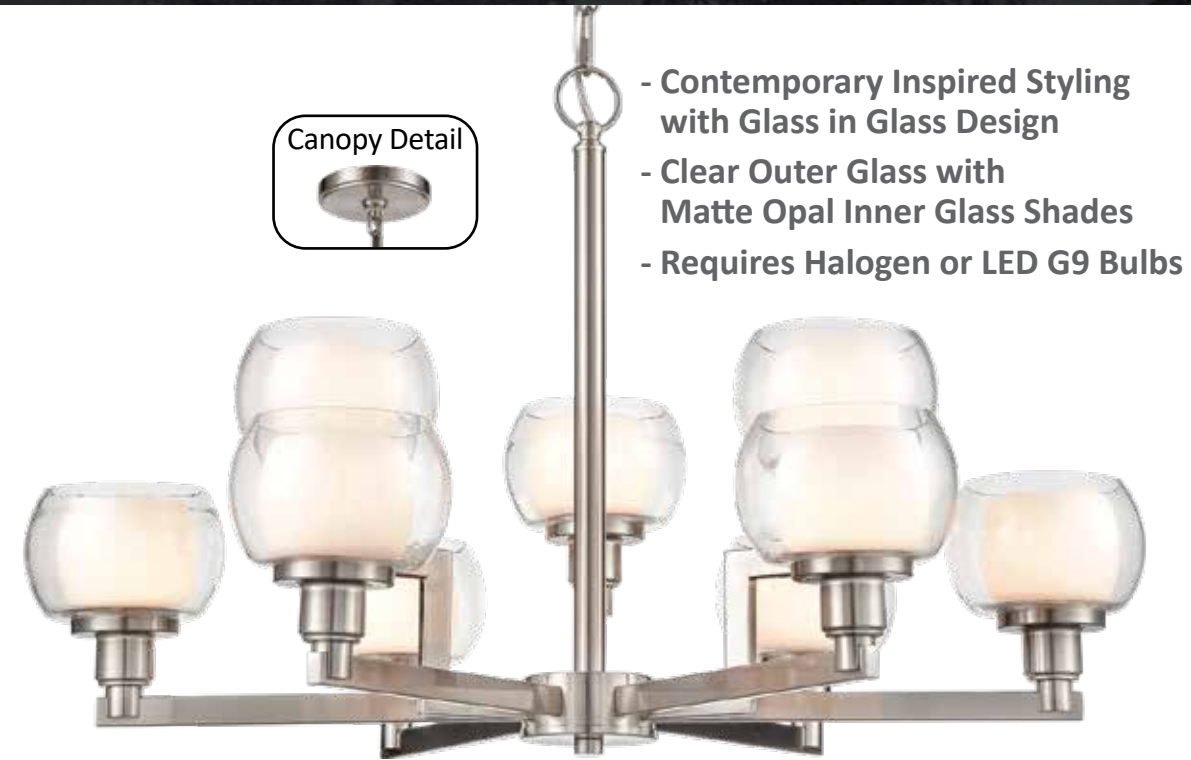

Canopy Detail

- Contemporary Inspired Styling with Glass in Glass Design
- Clear Outer Glass with Matte Opal Inner Glass Shades
- Requires Halogen or LED G9 Bulbs

330-9CR-SN*-CLW
30" DIA x 15" H