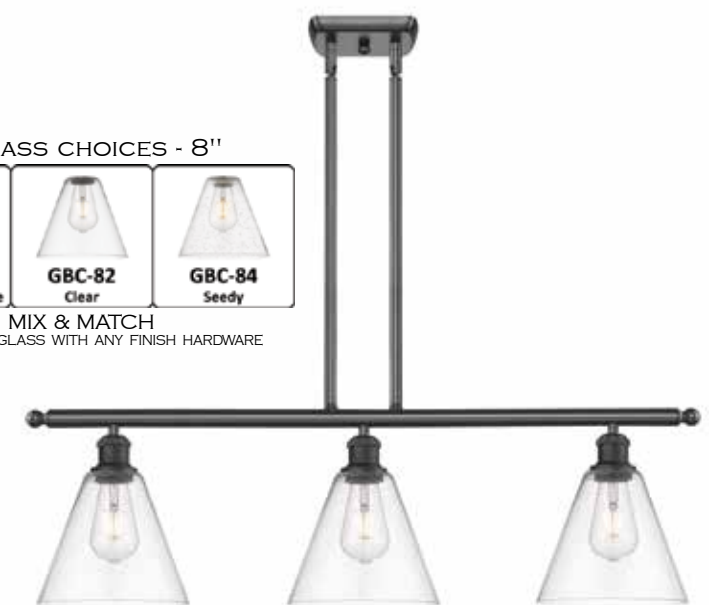

516-3I-BK*-GBC-82 Clear
36" LONG x 8" W x 9 3/4" H
STEM MOUNT

113B-3P-SN*-GBC-81
14 3/4" DIA x Adjustable Height
(10" CEILING CANOPY)
FABRIC CORD MOUNT
GREY CORD

516-1C-OB*-GBC-84 Seedy
8" DIA x 14 3/4" H