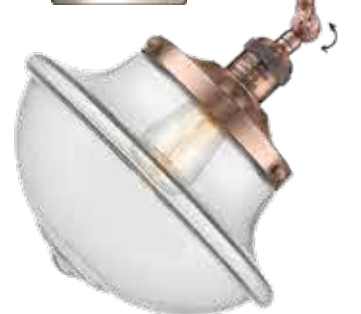

203-AC*-G542 Clear
12" DIA x 15 1/2" H
Shown as ceiling mount