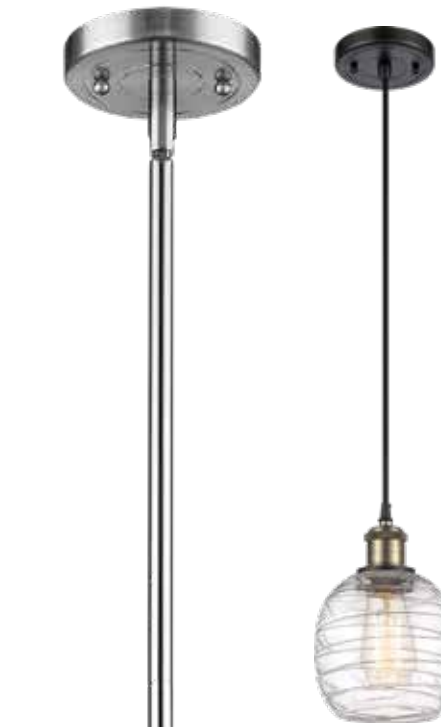

516-1P-BAB*-G1013 Deco Swirl
6" DIA x 9 1/2" H
FABRIC CORD MOUNT
Black cord with all except
PC/PN/SN/WPC with grey cord.
OB with brown cord.