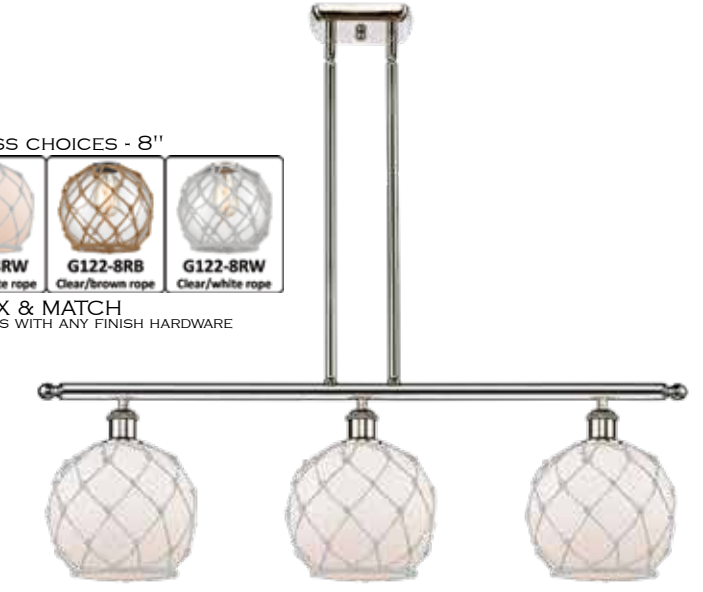

516-3I-PN*-G121-8RW White/White Rope
36" LONG x 8" W x 11" H
STEM MOUNT