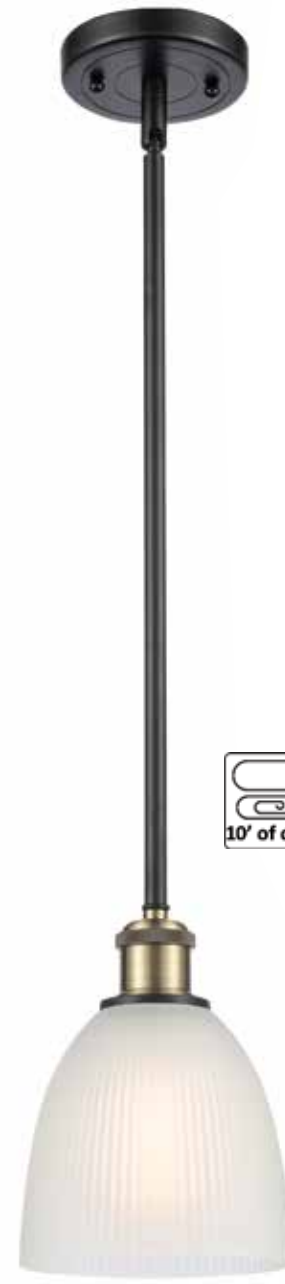

516-1S-BAB*-G381 Cased Matte White
6" DIA x 9" H
STEM MOUNT

2 GLASS CHOICES - 6"

MIX & MATCH
SELECT ANY GLASS WITH ANY FINISH HARDWARE