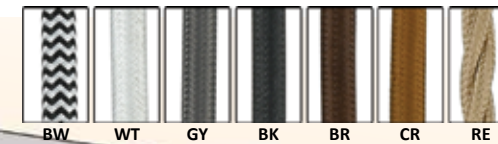

20BK-1BK-PG
Swag Cord Pendants
can used as Bare Bulb or
with Ballston Glass on page 437