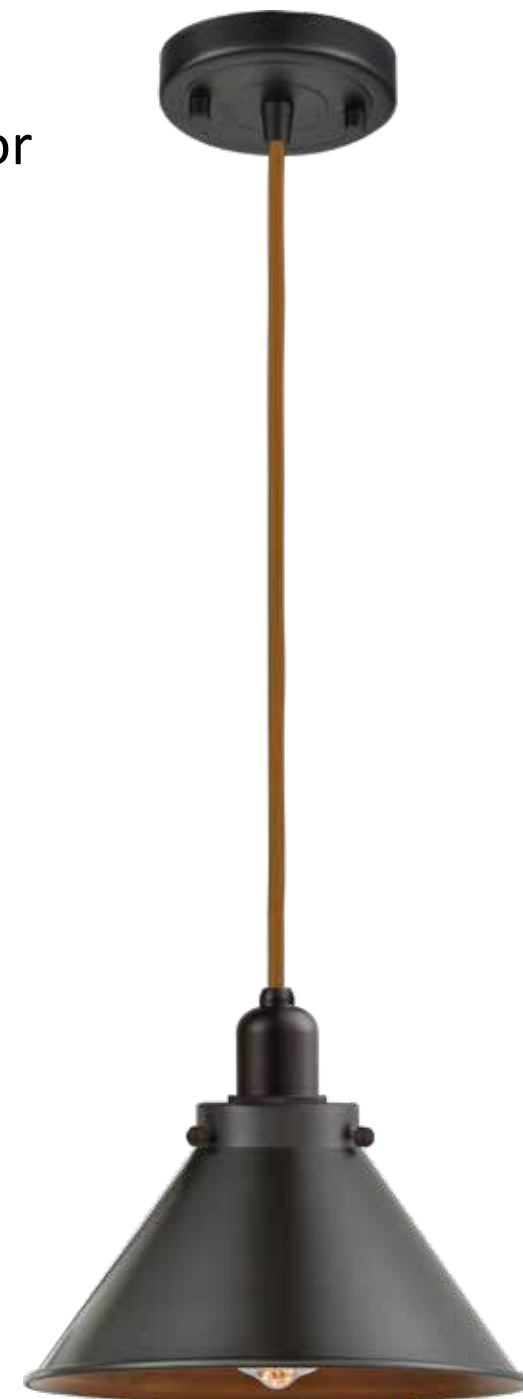

To Order Custom Cord Fixture as Shown:

- (1) 106-BK - 6 Light Multi-Port Canopy
- (6) 010-BK - 10 FT Cords
- (6) 002-AB - Socket Covers
- (6) G802 - Clear Glass
- (6) 009-BK - Cast Hooks

The following pages show how easy it is to create your own unique personalized fixtures.

The Innovations team is always available should you have any questions or need design assistance along the way.

STEP **1** Select a Single-Port or Multi-Port Canopy
Refer to Page 430

STEP **2** Select a Fabric Corded Socket
Refer to Page 431

SELECT A PENDANT OPTION

Pendant Option No. **1**
(Bare Bulb Style)
Refer to Pages 432-433

Pendant Option No. **2**
(Bare Bulb Style)
Refer to Pages 434-435

Pendant Option No. **3**
(Ballston Glass & Metal Shades)
Refer to Pages 436-437

Pendant Option No. **4**
(Franklin Glass & Metal Shades)
Refer to Pages 438-439