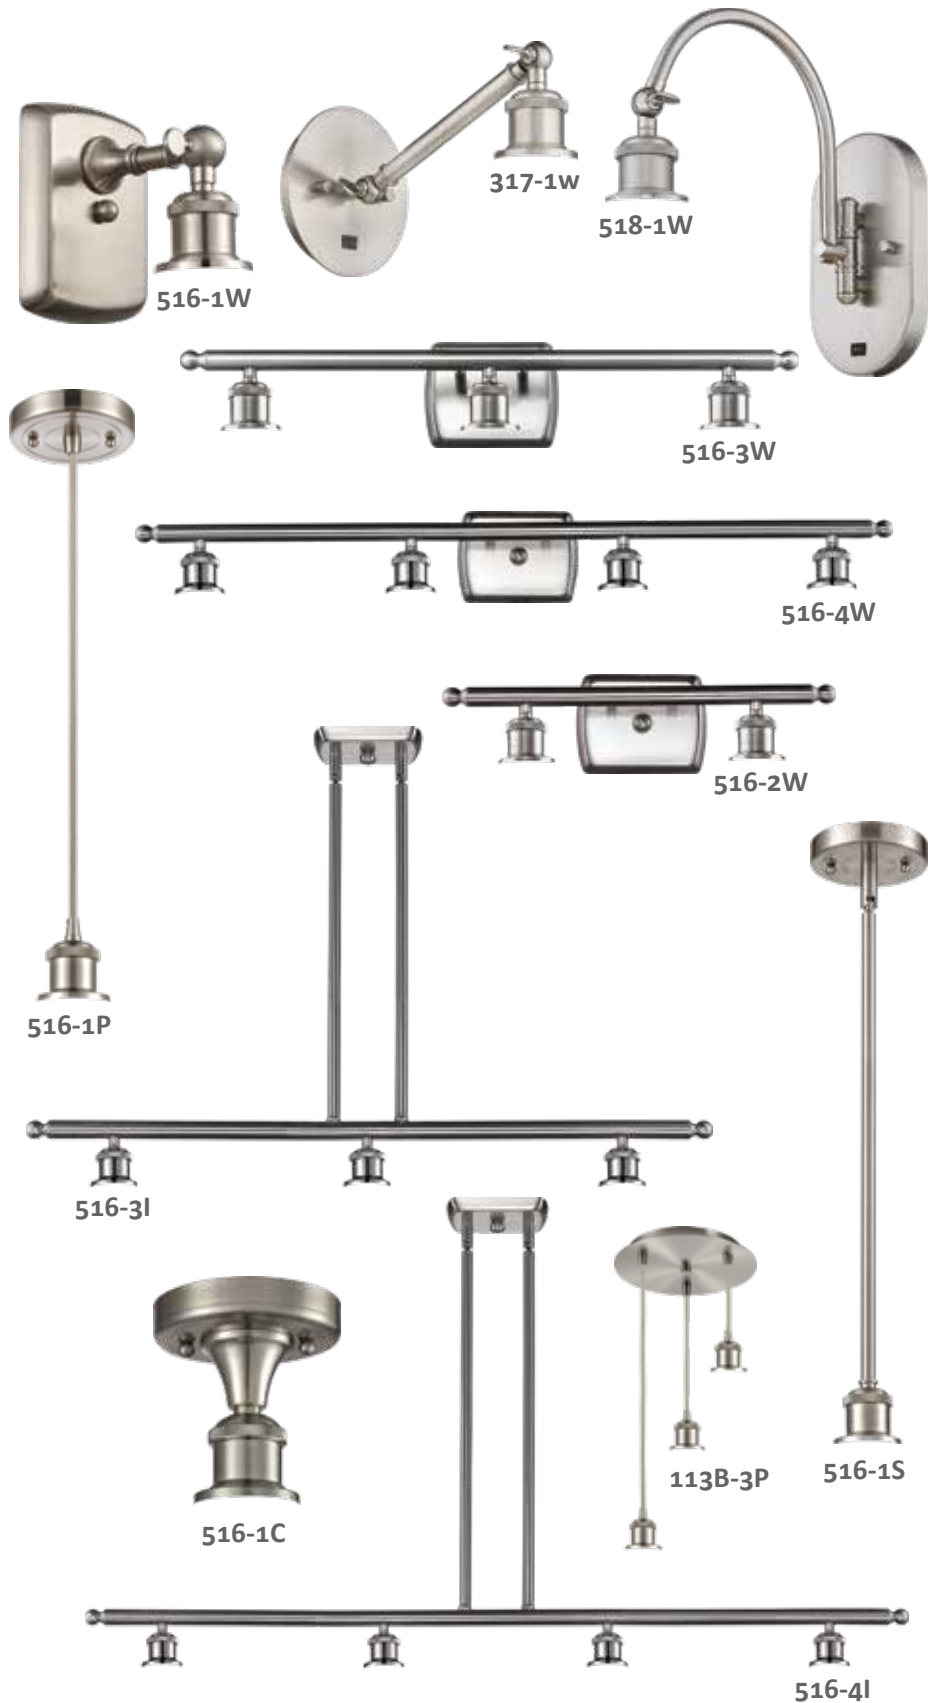

SELECT FIXTURE TYPE:

DESIGN YOUR FIXTURE

SELECT FINISH:

- **AB** Antique Brass
- **AC** Antique Copper
- **BAB** Black / Antique Brass
- **BB** Brushed Brass
- **BK** Matte Black
- **OB** Oil Rubbed Bronze
- **PC** Polished Chrome
- **PN** Polished Nickel
- **SG** Satin Gold
- **SN** Satin Nickel
- **WPC** White / Polished Chrome

Available in **11** Finishes