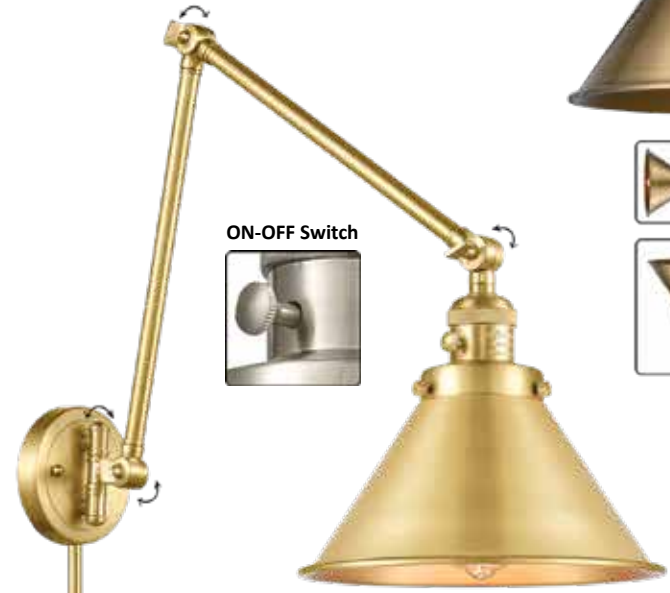

ON-OFF Switch

238-SG*-M10-SG

10" W x 10" H x 18" EXT
Two 12" arms are adjustable for the perfect position

BP-5: 5 1/2" DIA x 1/4" H
Decorative Backplate
(Available in all finishes)
Optional

Solid Brass Adjustable Swivel
(arm swivels side to side)