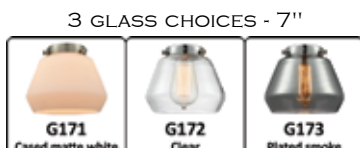

BB

BK

BO

PC

PZ

SG

SZ

3 GLASS CHOICES - 7"
MIX & MATCH
SELECT ANY GLASS WITH ANY FINISH HARDWARE