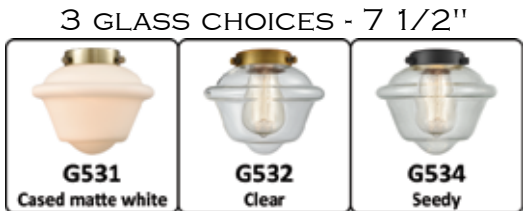

MIX & MATCH
SELECT ANY GLASS WITH ANY FINISH HARDWARE