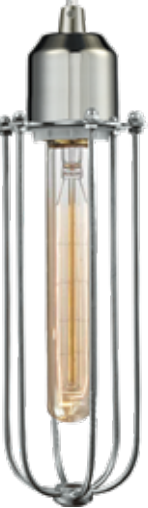

900-2W-SN*-CE225-SN
22" W x 4 1/2" H x 6" EXT
(shade size: 3 3/4" D x 8" H)
Mount vertically or horizontally

422 *AVAILABLE IN **4** FINISHES

All products are made with cast components - 100 WATT DAMP LOCATION RATED UL/CUL LISTED LED AND INCANDESCENT BULBS SOLD SEPARATELY. See page 452 for bulb options.

All products are made with cast components - 100 WATT DAMP LOCATION RATED UL/CUL LISTED LED AND INCANDESCENT BULBS SOLD SEPARATELY. See page 452 for bulb options.

*AVAILABLE IN **4** FINISHES 423