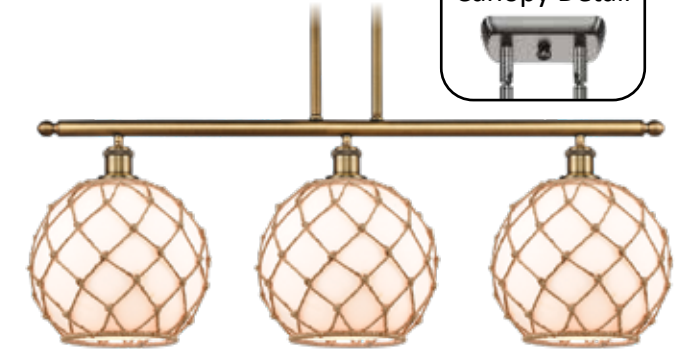

516-4I-PN*-G1214-12 Twisted Swirl
48" LONG x 12" W x 14" H
STEM MOUNT

HAND BLOWN GLASS

121

*AVAILABLE IN 11 FINISHES

All products are made with cast components - Solid Brass Swivels - 100 WATT DAMP LOCATION RATED UL/CUL LISTED LED AND INCANDESCENT BULBS SOLD SEPARATELY. See page 452 for bulb options.

All fixtures shown with BB-95 LED Bulbs.

FIXTURE SHOWN
516-1S-SG-G122-10RB

4 GLASS CHOICES - 10"

MIX & MATCH
SELECT ANY GLASS WITH ANY FINISH HARDWARE

516-3I-BB*-G121-10RB White/Brown Rope
36" LONG x 10" W x 14" H
STEM MOUNT