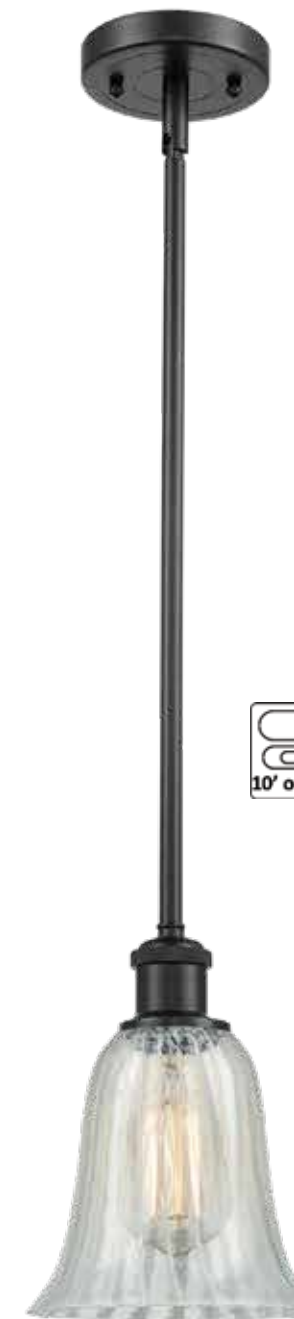

516-1S-BK*-G2811 Mouchette
6" DIA x 9 1/2" H
STEM MOUNT

516-1P-PN*-G2812 Fishnet
6" DIA x 10" H
FABRIC CORD MOUNT
Black cord with all except
PC/PN/SN/WPC with grey cord.
OB with brown cord.