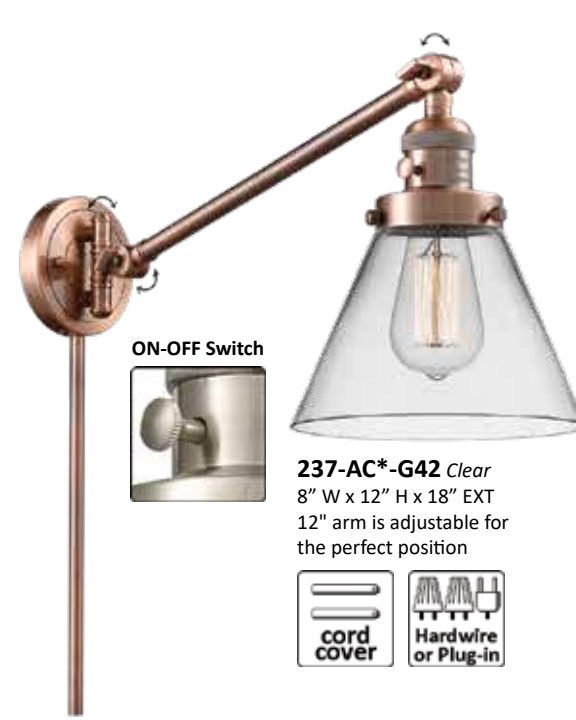

ON-OFF Switch

237-AC*-G42 Clear
8" W x 12" H x 18" EXT
12" arm is adjustable for
the perfect position