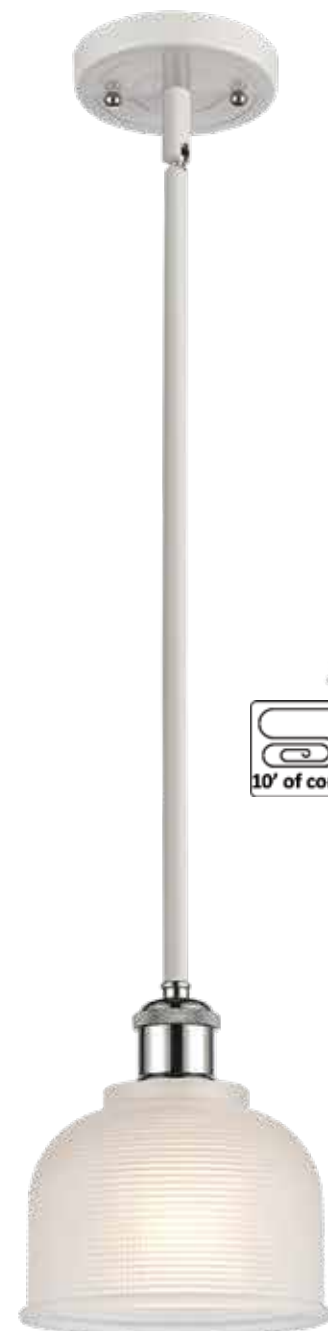

516-1S-WPC*-G411 Cased Matte White
5 1/2" DIA x 9" H
STEM MOUNT

10' of cord

2 GLASS CHOICES - 5 1/2"

MIX & MATCH
SELECT ANY GLASS WITH ANY FINISH HARDWARE