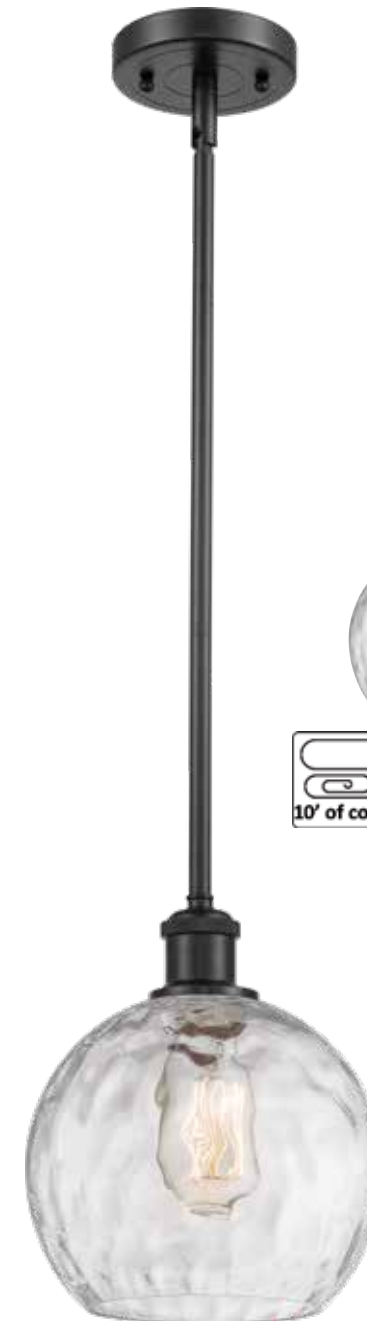

516-1P-SN*-G1215-8 Clear
8" DIA x 10 1/2" H
FABRIC CORD MOUNT
Black cord with all except
PC/PN/SN/WPC with grey cord.
OB with brown cord.

up to
90°

516-1S-BK*-G1215-8 Clear
8" DIA x 10" H
STEM MOUNT