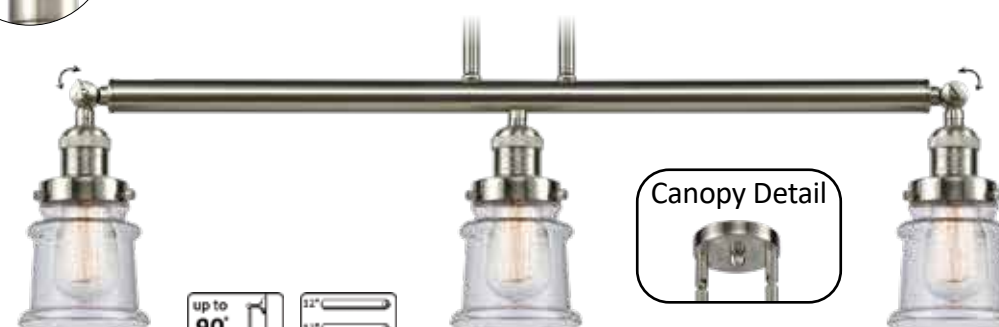

213-SN*-G184S Seedy
35" LONG x 5 1/4" W x 10" H