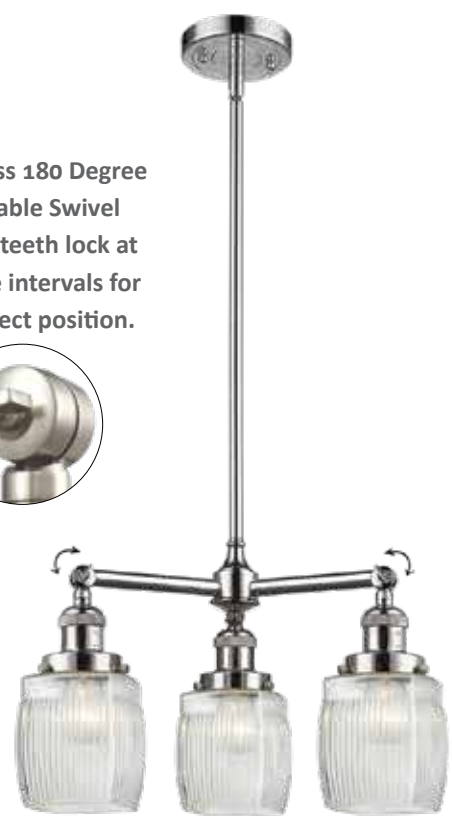

207-PC*-G302 Clear Halophane
18" DIA x 11" H
SWIVEL STEM MOUNT

Also available with
ON-OFF Switch.
Model number: 201CSW