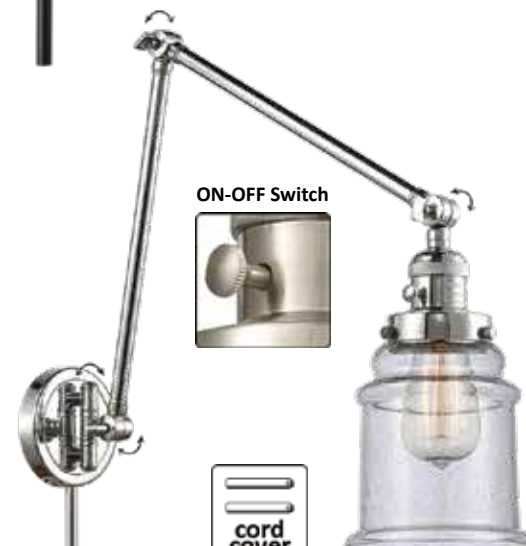

ON-OFF Switch

237-BK*-G181 Cased Matte White
6" W x 13" H x 18" EXT
12" arm is adjustable
for the perfect position

ON-OFF Switch

238-PC*-G184 Seedy
6" W x 13" H x 18" EXT
Two 12" arms are adjustable
for the perfect position