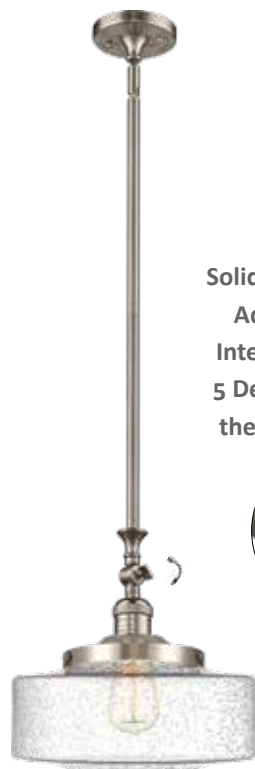

Canopy Detail