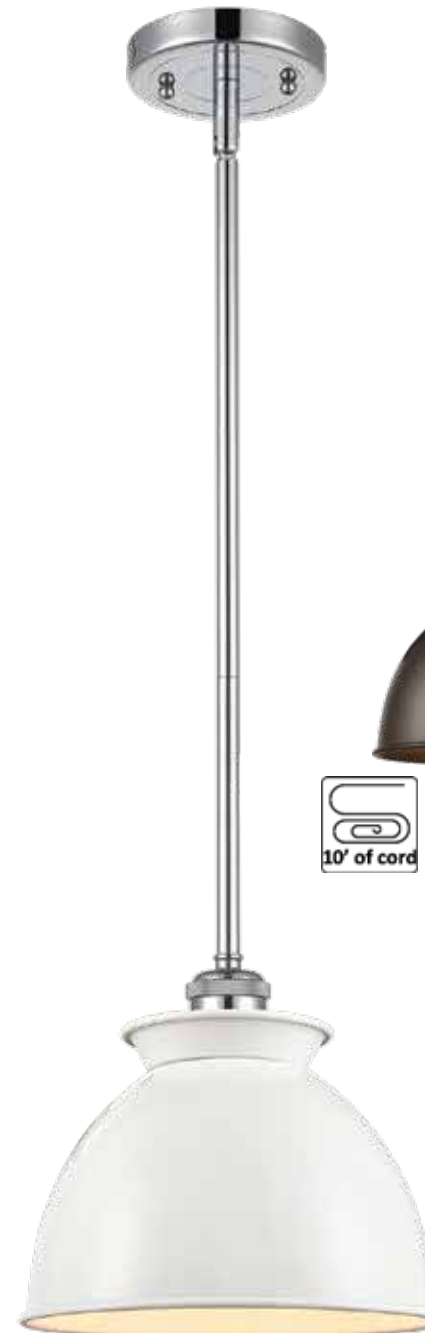

516-1S-PC*-M14-W
8" DIA x 11" H
STEM MOUNT

3 METAL FINISH SHADE CHOICES - 8"

MIX & MATCH
SELECT ANY FINISH SHADE WITH ANY FINISH HARDWARE