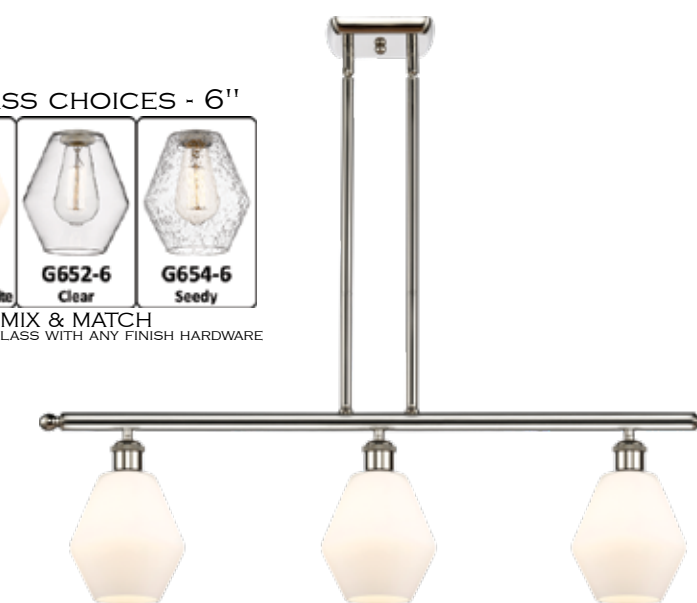

up to 90°

ST-M

10' of cord