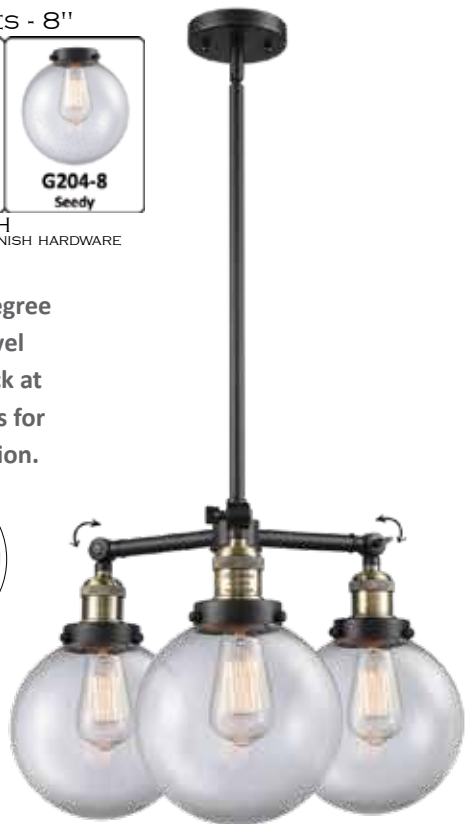

3 GLASS CHOICES - 8"
G201-8 Cased matte white
G202-8 Clear
G204-8 Seedy
MIX & MATCH
SELECT ANY GLASS WITH ANY FINISH HARDWARE

207-BAB*-G202-8 Clear
20" DIA x 12" H
SWIVEL STEM MOUNT

Also available with
ON-OFF Switch.
Model number: 201CSW