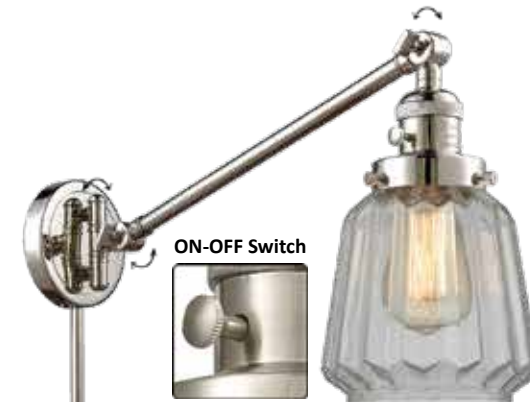

ON-OFF Switch

237-PN*-G142 Clear
6" W x 12" H x 18" EXT
12" arm is adjustable for the perfect position