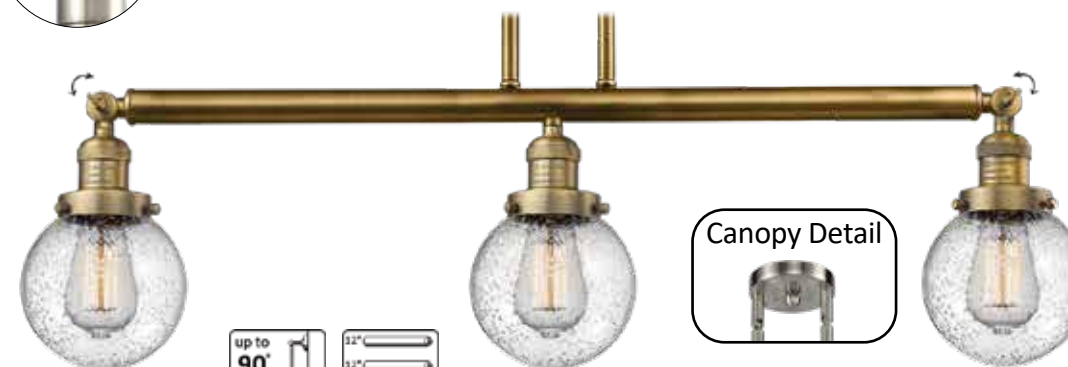

213-BB*-G204-6 Seedy
38" LONG x 6" W x 10" H