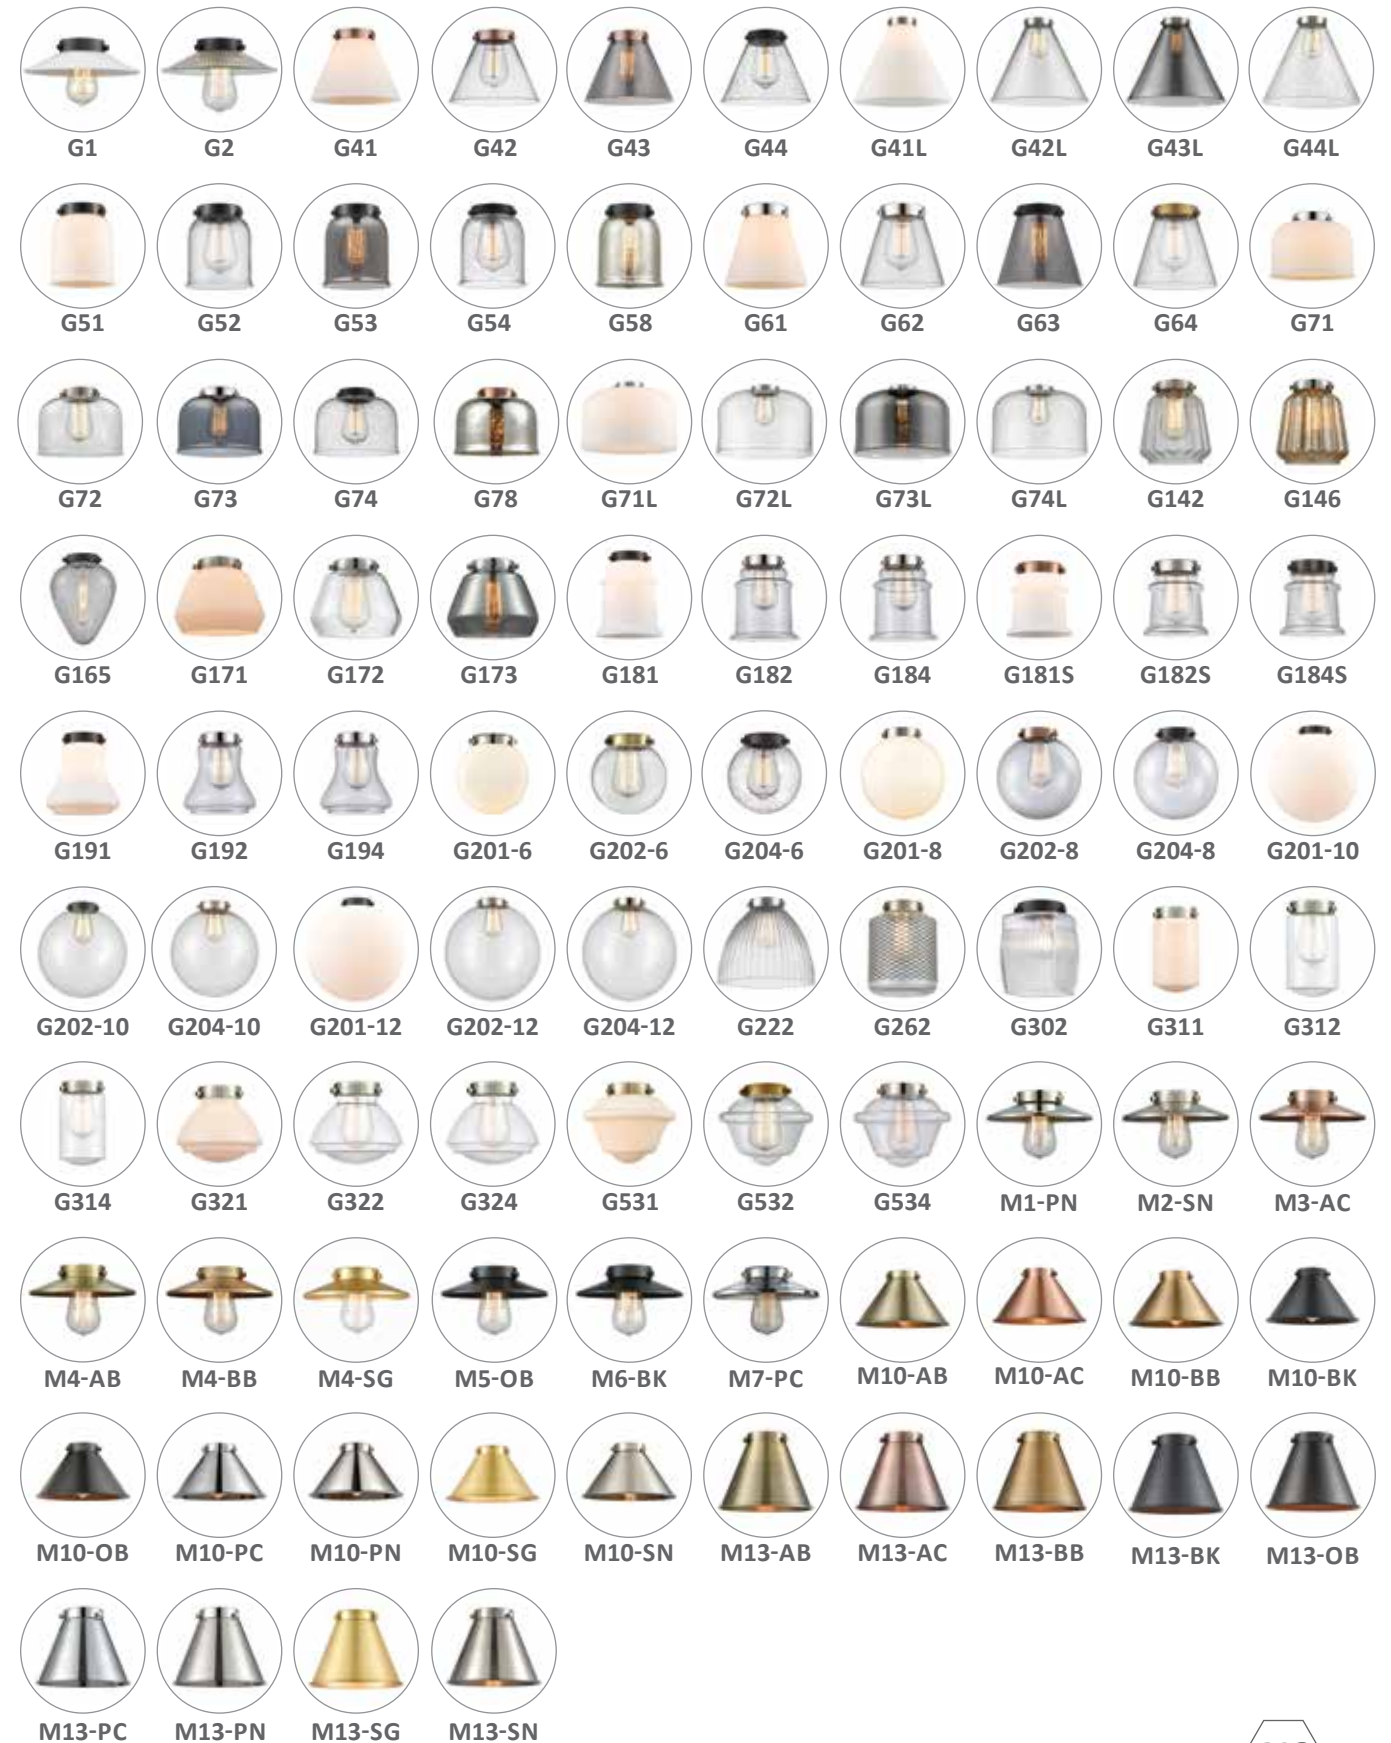

Available in 10 Finishes

SELECT FROM 2 TYPES OF SHADES:
GLASS SHADES - METAL SHADES

DESIGN YOUR FIXTURE

412 **FIXTURE** 447-1S + **FINISH** BK + **GLASS** G72L = Complete Fixture Number 447-1S-BK-G72L

FIXTURES SHOWN
447-1W-BK-G4474