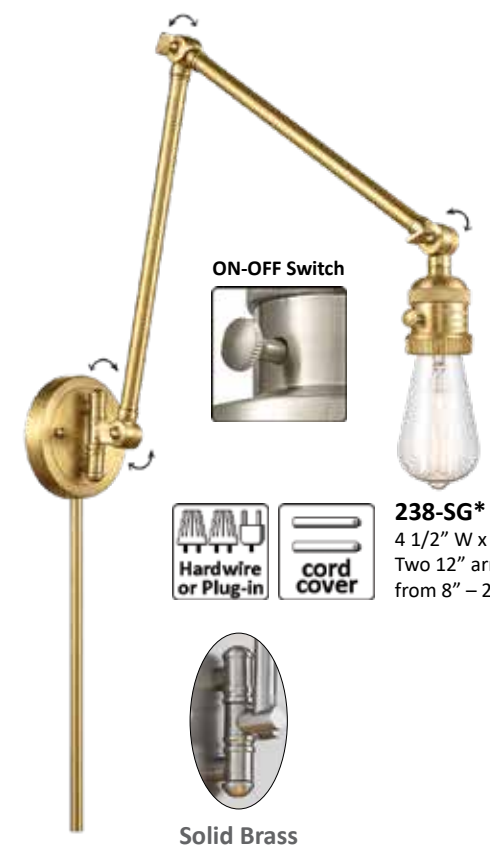

Solid Brass
Adjustable Swivel
(arm swivels side to side)