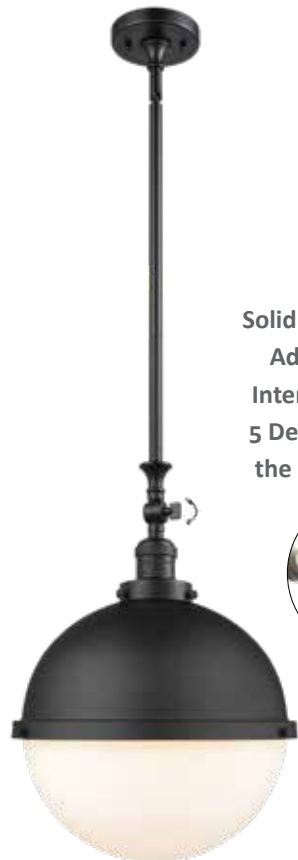

MIX & MATCH
SELECT ANY GLASS/METAL SHADE WITH ANY FINISH HARDWARE

BP-5: 5 1/2" DIA x 1/4" H
Decorative Backplate
(Available in all finishes)
Optional

206-BK*-HFS-121-BK White
13" DIA x 18 1/2" H
STEM MOUNT
(with swivel)