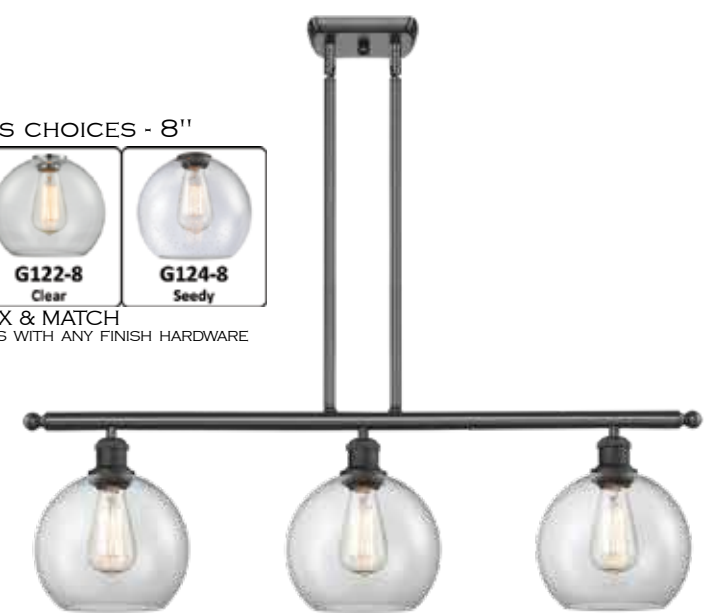

516-3I-BK*-G122-8 Clear
36" LONG x 8" W x 11" H
STEM MOUNT