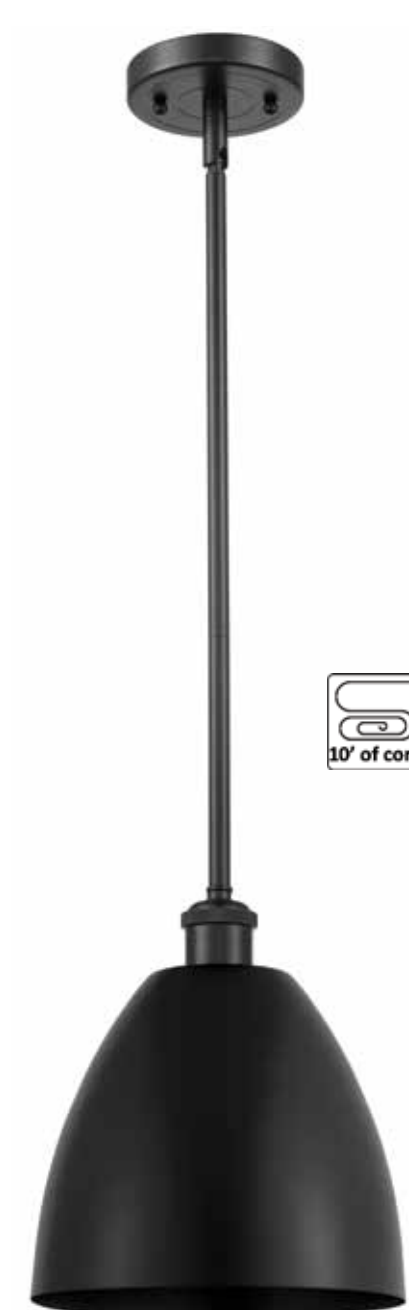

516-1S-BK*-MBD-9-BK
9" DIA x 11" H
STEM MOUNT