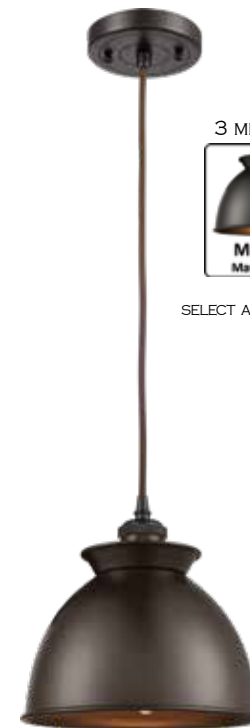

516-1P-OB*-M14-OB
8" DIA x 11 1/2" H
FABRIC CORD MOUNT
Black cord with all except PC/PN/SN/WPC with grey cord.
OB with brown cord.