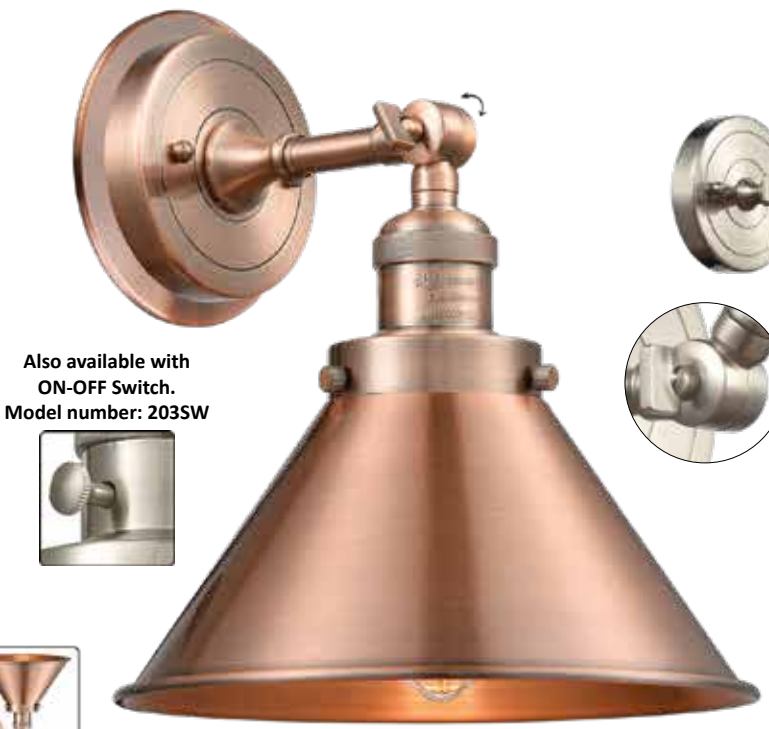

201C-PN*-M13-PN
8" DIA x 9 1/2" H
BLACK FABRIC CORD MOUNT

213-BK*-M13-BK
40" LONG x 8" W x 12" H

214-PN*-M13-PN
52" LONG x 8" W x 12" H

AB
AC
BAB
BB
BK
BO
PC
PN
SG
SN

AB
AC
BAB
BB
BK
BO
PC
PN
SG
SN

Also available with ON-OFF Switch.
Model number: 203SW