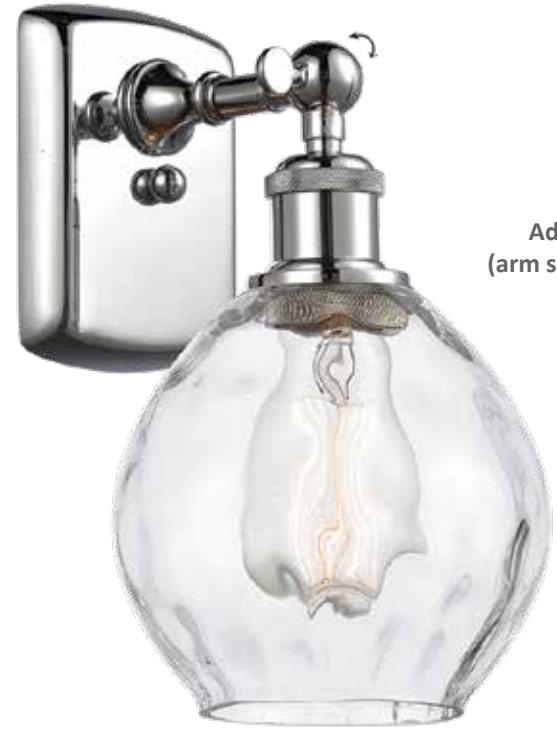

BALLSTON COLLECTION

6" WAVERLY SERIES - CLEAR WATER GLASS

BALLSTON COLLECTION

6" WAVERLY SERIES - CLEAR WATER GLASS

AB

AC

BAB

BB

BK

OB

PC

PZ

SG

SZ

WPC

516-1W-PC*-G362 Clear
6" W x 11" H x 7" EXT