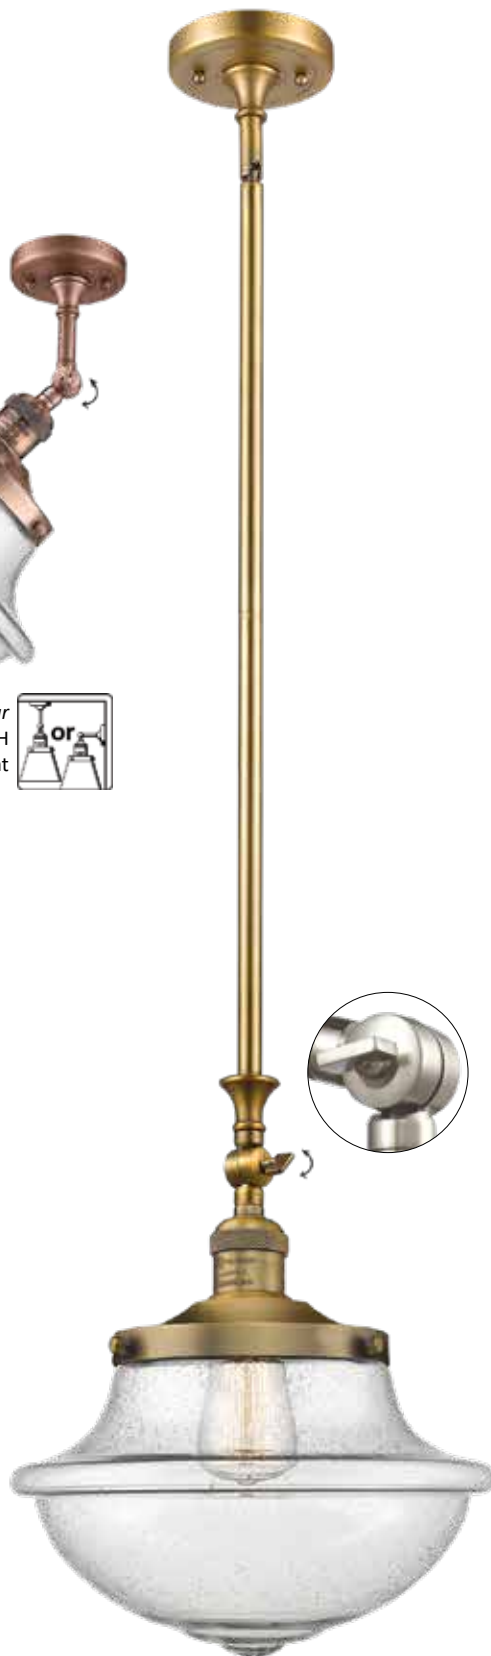

2015-SG*-G544 Seedy
12" DIA x 11 1/2" H
STEM MOUNT

Also available with
ON-OFF Switch.
Model number: 201CSW

HAND
BLOWN
GLASS

206-BB*-G544 Seedy
12" DIA x 15 1/2" H
STEM MOUNT
(with swivel)

290 *AVAILABLE IN 10 FINISHES