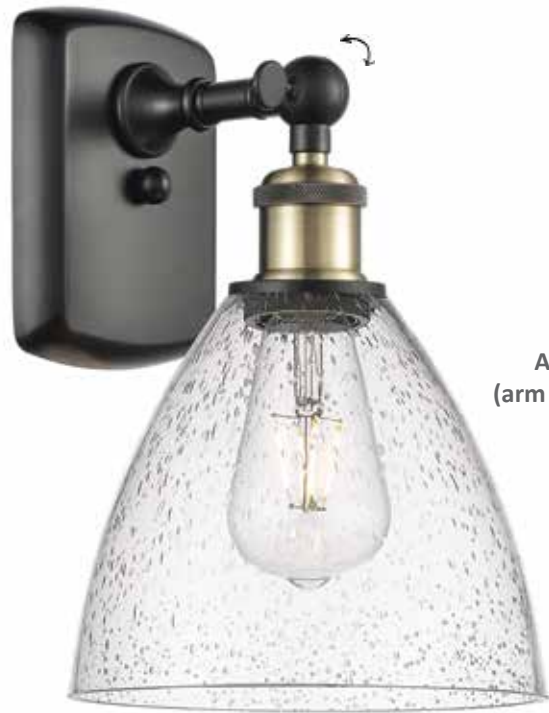

AB
AC
BAB
BB
BK
OB
PC
PN
SG
SZ
WPC

AB
AC
BAB
BB
BK
OB
PC
PN
SG
SZ
WPC

516-1W-BAB*-GBD-754 Seedy
7 1/2" W x 10 3/4" H x 8" EXT