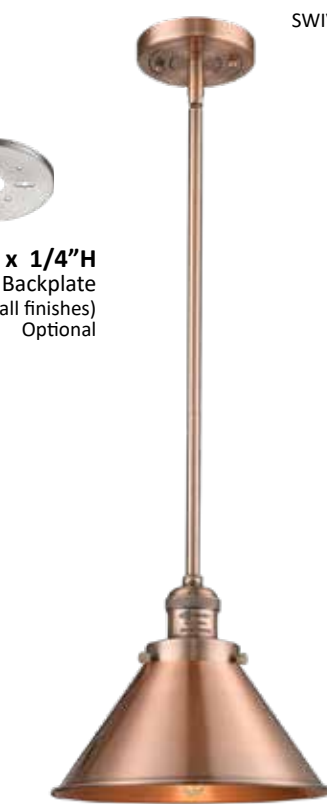

BP-5: 5 1/2" DIA x 1/4" H
Decorative Backplate
(Available in all finishes)
Optional

206-PC*-M10-PC
10" DIA x 11 1/2" H
STEM MOUNT
(with swivel)

2015-AC*-M10-AC
10" DIA x 8 1/2" H
STEM MOUNT

201C-BAB*-M10-BK
10" DIA x 9" H
BLACK FABRIC CORD MOUNT