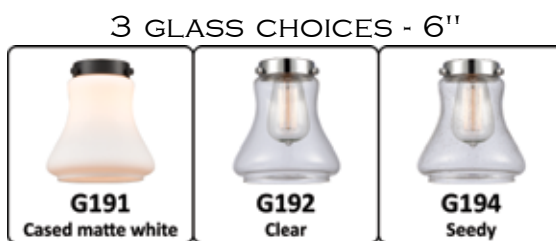

MIX & MATCH
SELECT ANY GLASS WITH ANY FINISH HARDWARE

Solid Brass 180 Degree
Adjustable Swivel
Internal teeth lock at
5 Degree intervals for
the perfect position.