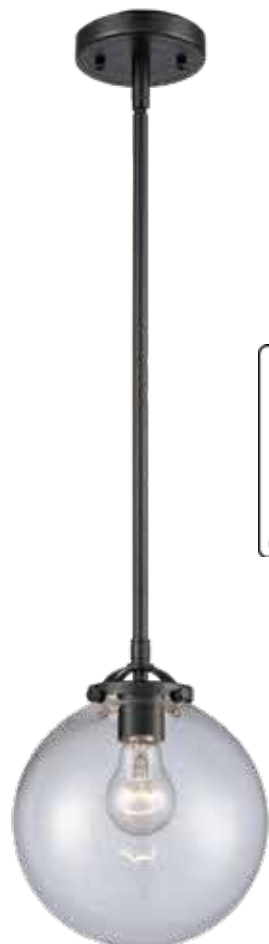

BAB

BPN

OB

SZ

284-1S-SN*-G201-8 Cased Matte White
8" DIA x 9 1/2" H
STEM MOUNT
Shown with BB-60-A19 bulb

284-1C-BAB*-G202-8 Clear
8" DIA x 11" H
Shown with BB-60-A19 bulb

284-1C-BPN*-G204-8 Seedy
8" DIA x 11" H
Shown with BB-60-A19 bulb