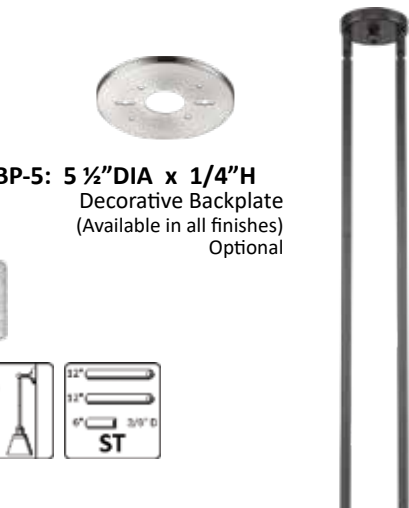

BP-5: 5 1/2" DIA x 1/4" H
Decorative Backplate
(Available in all finishes)
Optional

517-1CH-SG*-G691-12
Cased Matte White
12" DIA x 10 3/4" H

213-OB*-G691-12
Cased Matte White
44" LONG x 12" W x 10 1/4" H