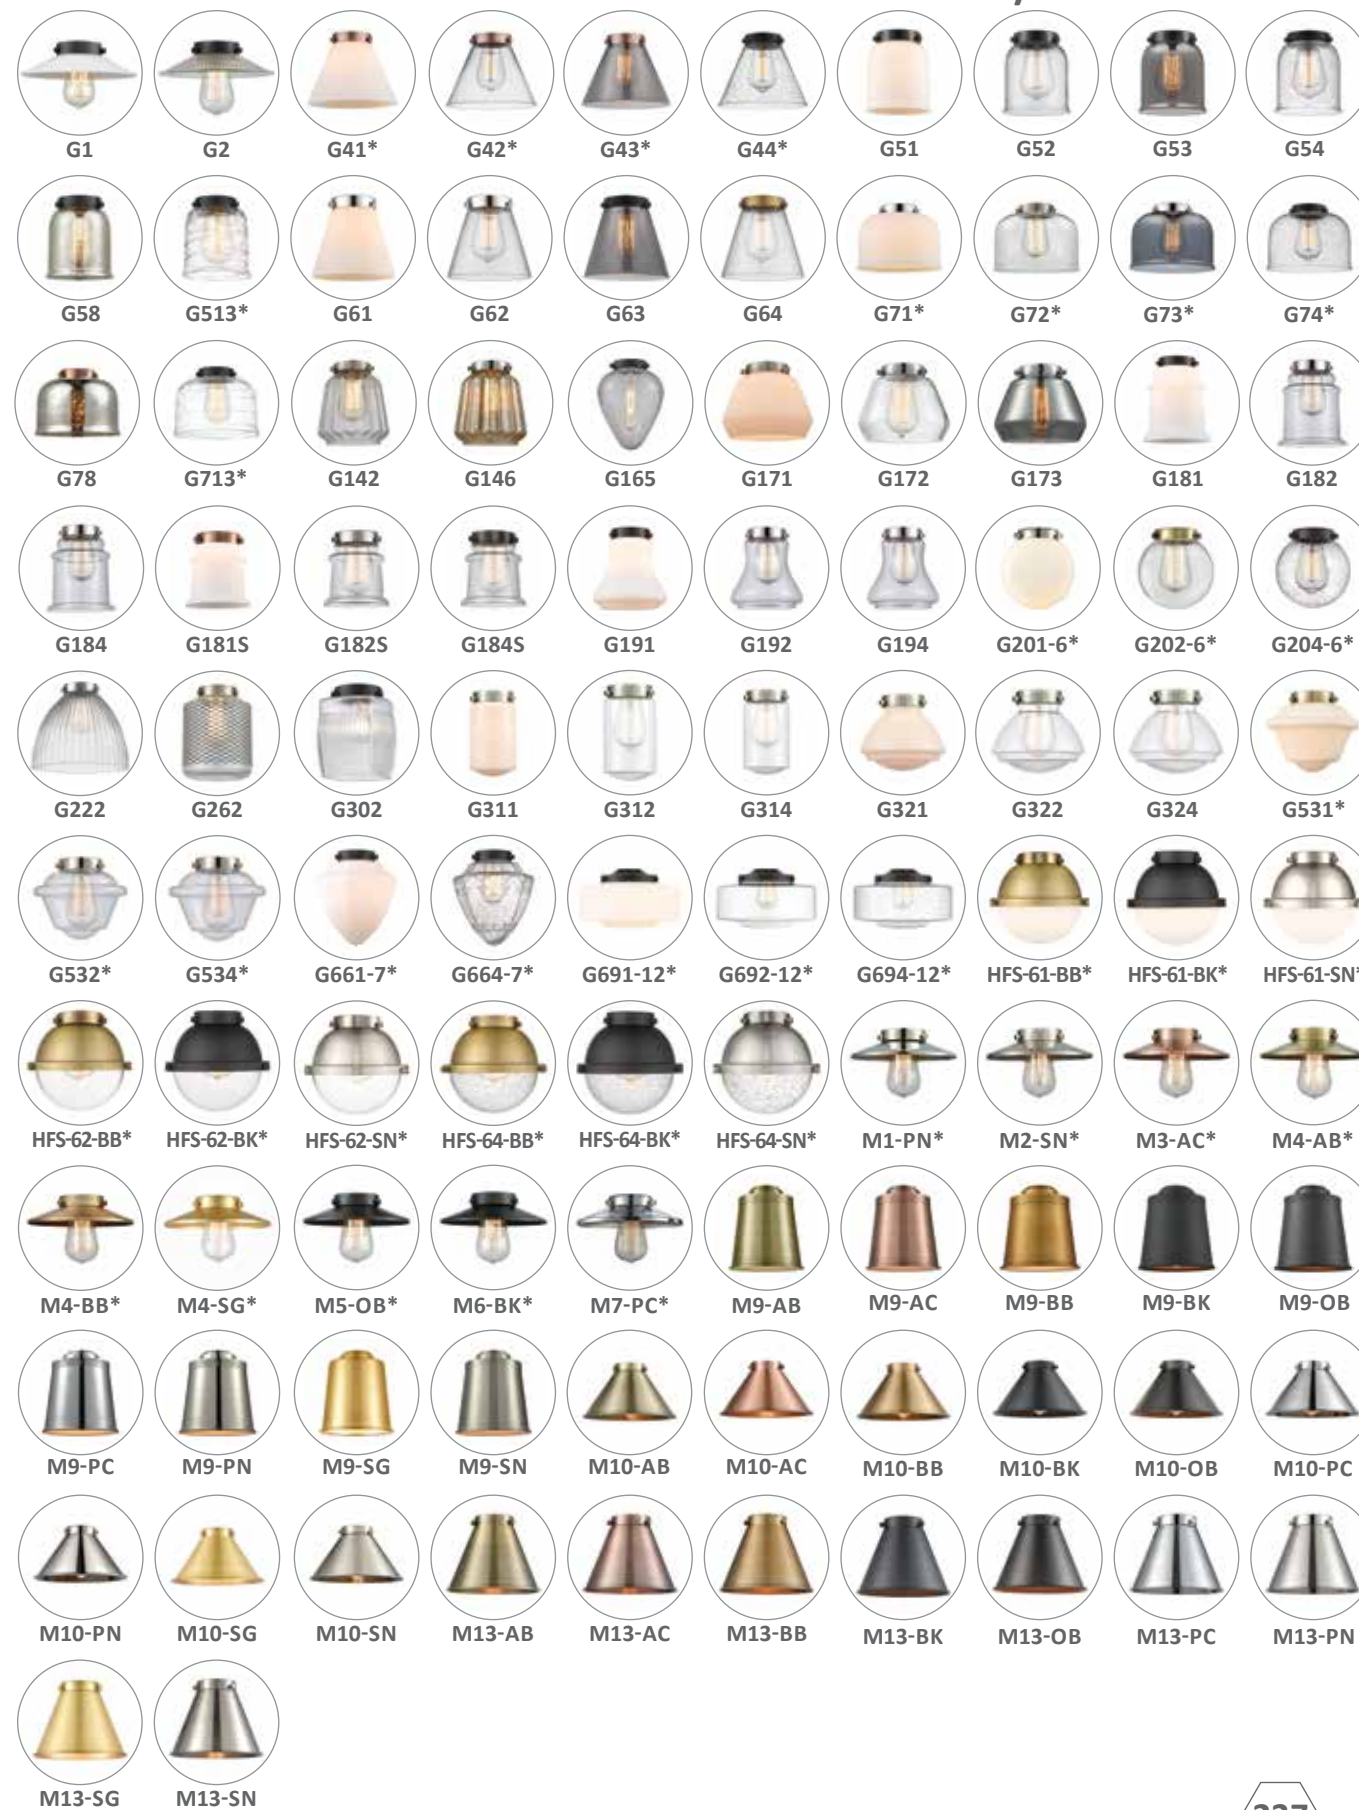

Available in 10 Finishes

ACCESSORIES:

236
FIXTURE 203
+
FINISH PC
+
GLASS (OPTIONAL) G52
=
Complete Fixture Number 203-PC-G52

SELECT FROM 3 TYPES OF SHADES:

GLASS SHADES - METAL SHADES - COMBO GLASS/METAL SHADES