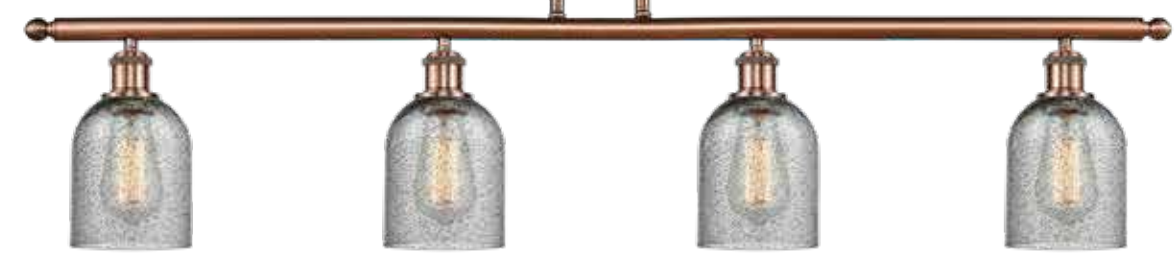

516-4I-AC*-G257 Charcoal
48" LONG x 5" W x 9" H
STEM MOUNT

All products are made with cast components - Solid Brass Swivels - 100 WATT DAMP LOCATION RATED UL/CUL LISTED LED AND INCANDESCENT BULBS SOLD SEPARATELY. See page 452 for bulb options.