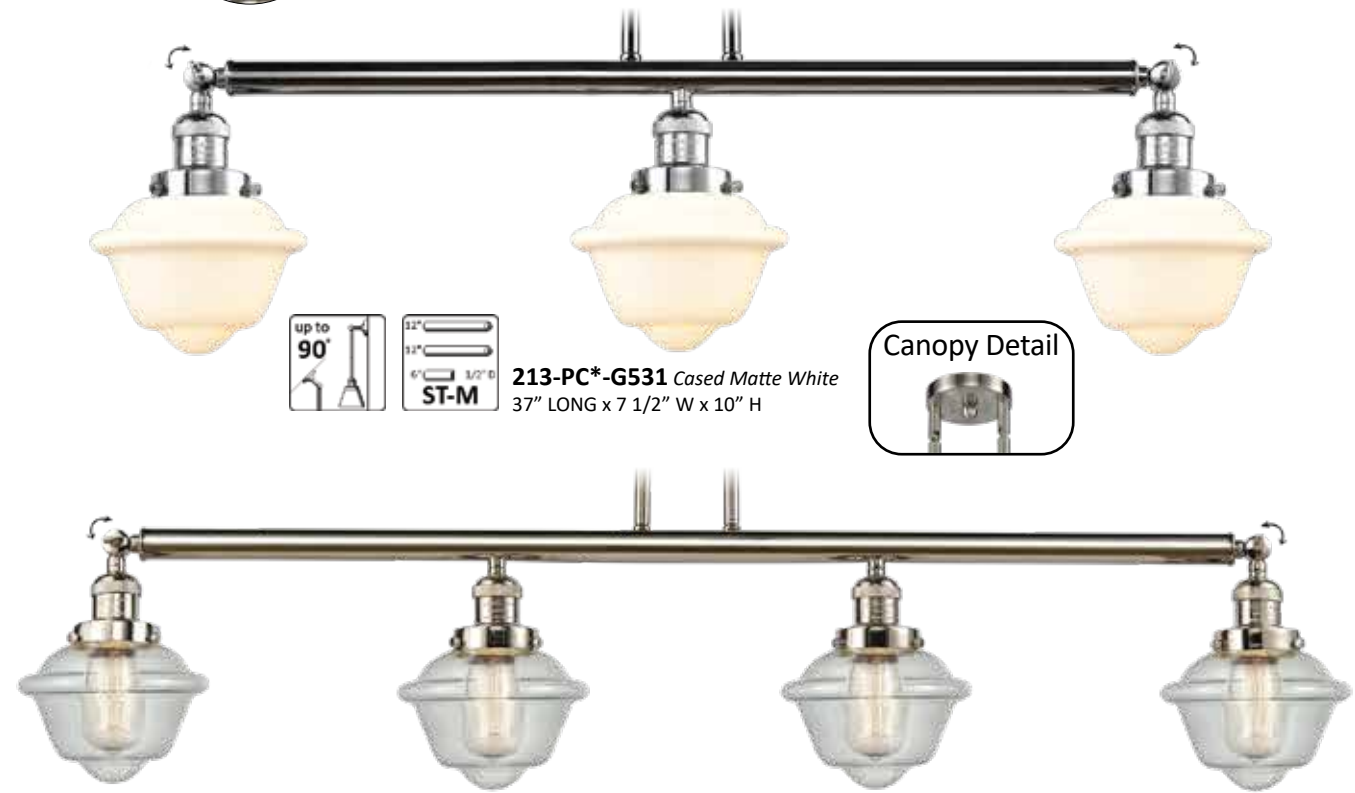

MIX & MATCH
SELECT ANY GLASS WITH ANY FINISH HARDWARE

BP-5: 5 1/2" DIA x 1/4" H
Decorative Backplate
(Available in all finishes)
Optional

209-BB*-G534 Seedy
21" LONG x 7 1/2" W x 10" H

213-PC*-G531 Cased Matte White
37" LONG x 7 1/2" W x 10" H