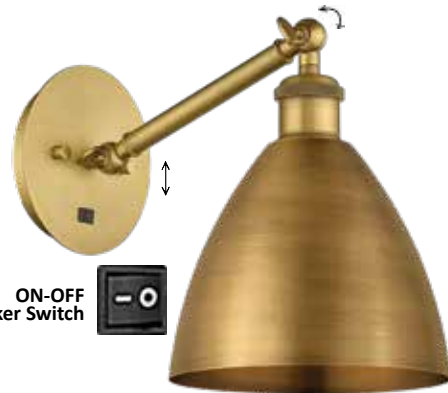

ON-OFF
Rocker Switch

317-1W-BB*-MBD-75-BB
7 1/2" W x 12 1/4" H x 13 1/4" EXT
Arm adjusts up and down