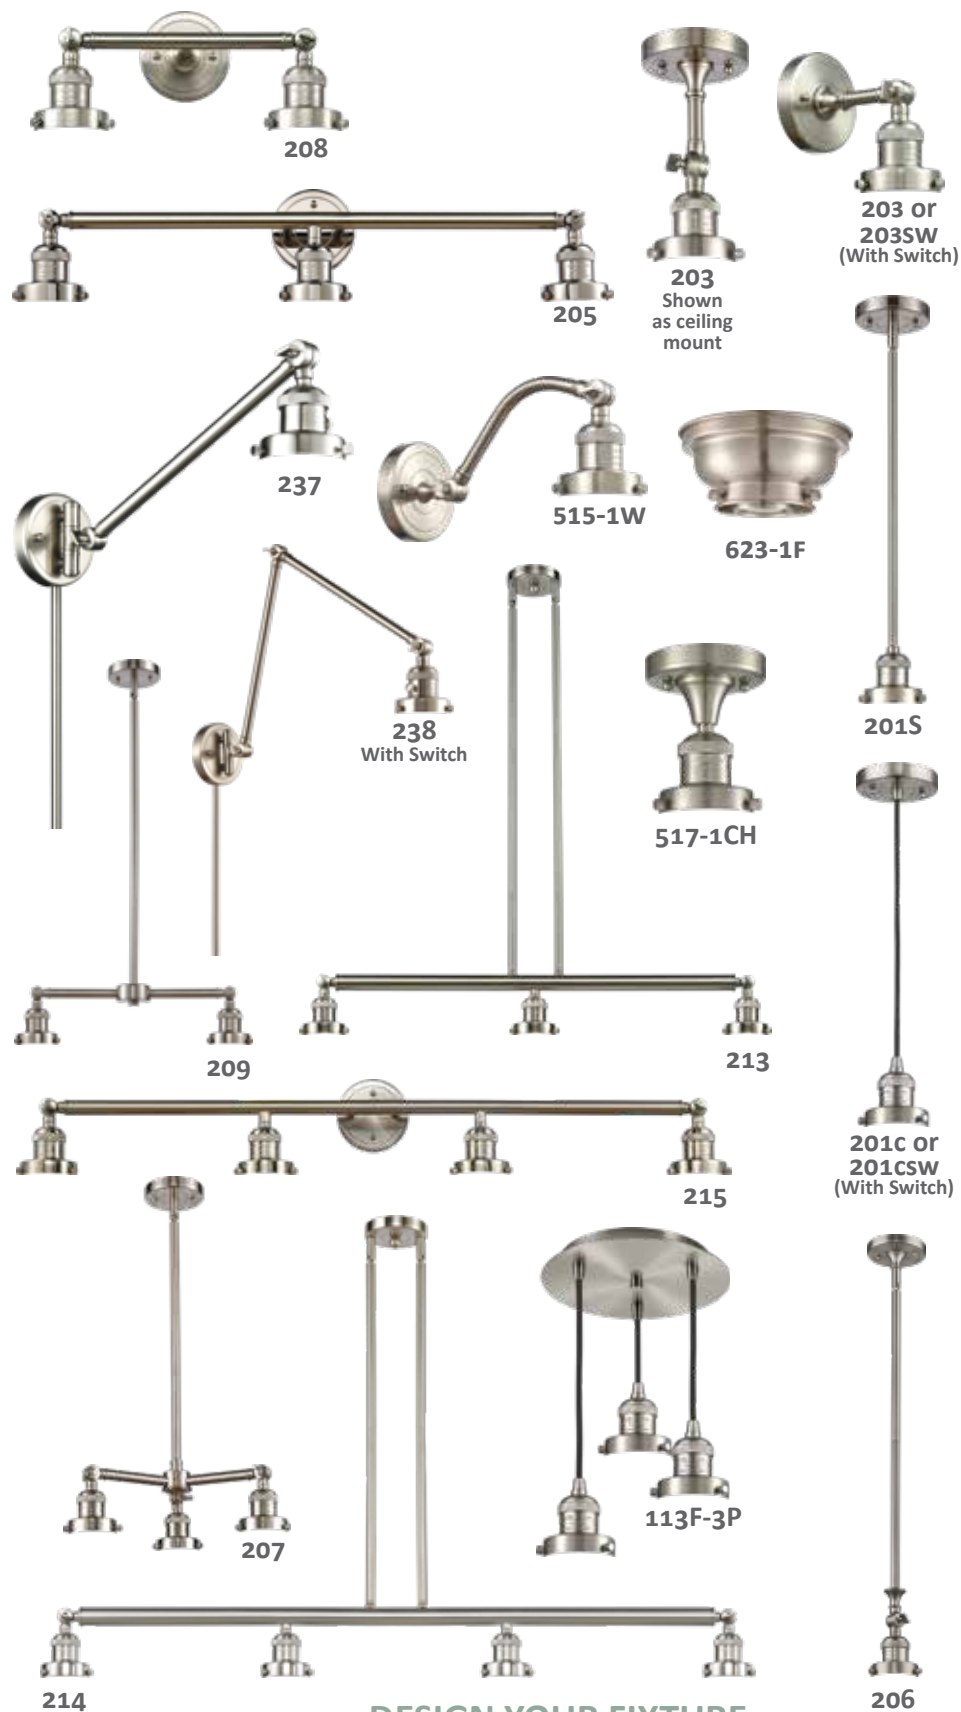

SELECT FIXTURE TYPE:

DESIGN YOUR FIXTURE

SELECT FINISH:

- **AB** Antique Brass
- **AC** Antique Copper
- **BAB** Black / Antique Brass
- **BB** Brushed Brass
- **BK** Matte Black
- **OB** Oil Rubbed Bronze
- **PC** Polished Chrome
- **PN** Polished Nickel
- **SG** Satin Gold
- **SN** Satin Nickel

Available in 10 Finishes

ACCESSORIES:

236
FIXTURE 203
+
FINISH PC
+
GLASS (OPTIONAL) G52
=
Complete Fixture Number 203-PC-G52