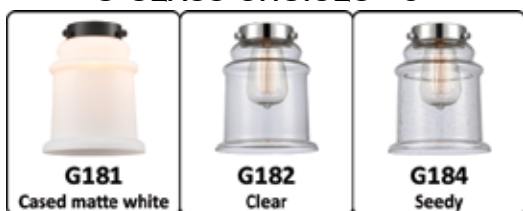

3 GLASS CHOICES - 6"

MIX & MATCH
SELECT ANY GLASS WITH ANY FINISH HARDWARE

BP-5: 5 1/2" DIA x 1/4" H
Decorative Backplate
(Available in all finishes)
Optional

515-1W-SN*-G184 Seedy
6" W x 12 1/2" H x 11" EXT
Curved arm is adjustable
5" to 12" extension
for the perfect position