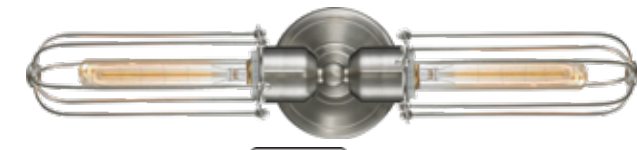

900-2W-SN*-CE225-SN
22" W x 4 1/2" H x 6" EXT
(shade size: 3 3/4" D x 8" H)
Mount vertically or horizontally

422 *AVAILABLE IN **4** FINISHES

All products are made with cast components - 100 WATT DAMP LOCATION RATED UL/CUL LISTED LED AND INCANDESCENT BULBS SOLD SEPARATELY. See page 452 for bulb options.

All products are made with cast components - 100 WATT DAMP LOCATION RATED UL/CUL LISTED LED AND INCANDESCENT BULBS SOLD SEPARATELY. See page 452 for bulb options.

*AVAILABLE IN **4** FINISHES 423