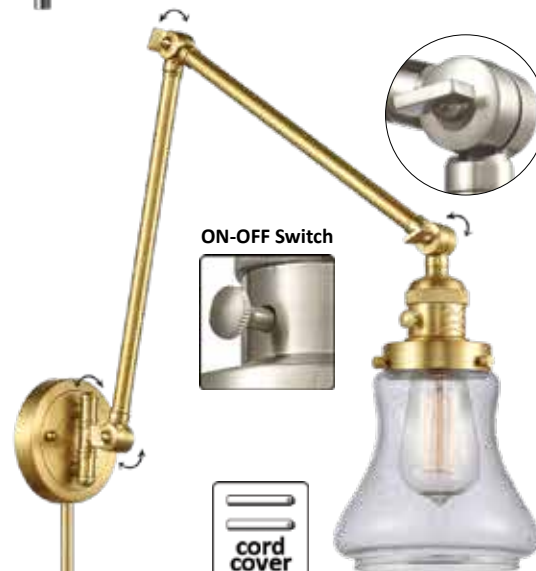

ON-OFF Switch

237-PC*-G194 Seedy
6" W x 12" H x 18" EXT
12" arm is adjustable for
the perfect position

ON-OFF Switch

238-SG*-G194 Seedy
6" W x 12" H x 18" EXT
Two 12" arms are adjustable
for the perfect position