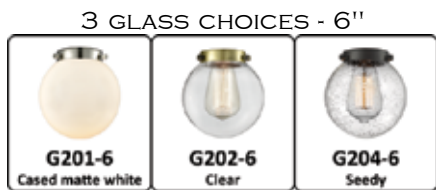

PC

PZ

SG

SZ

MIX & MATCH
SELECT ANY GLASS WITH ANY FINISH HARDWARE

Solid Brass 180 Degree
Adjustable Swivel
Internal teeth lock at
5 Degree intervals for
the perfect position.

113F-3P-SN*-G204-6 Seedy
12" DIA x Adjustable Height
(10" CEILING CANOPY)
FABRIC CORD MOUNT