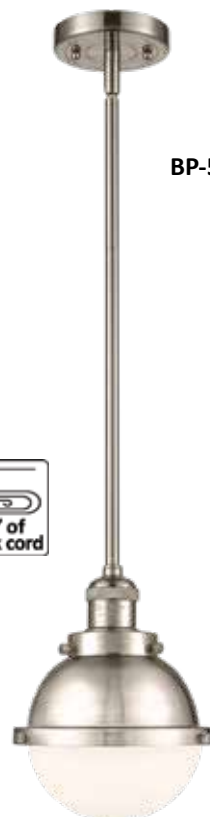

BP-5: 5 1/2" DIA x 1/4" H
Decorative Backplate
(Available in all finishes)
Optional

Also available with
ON-OFF Switch.
Model number: 201CSW