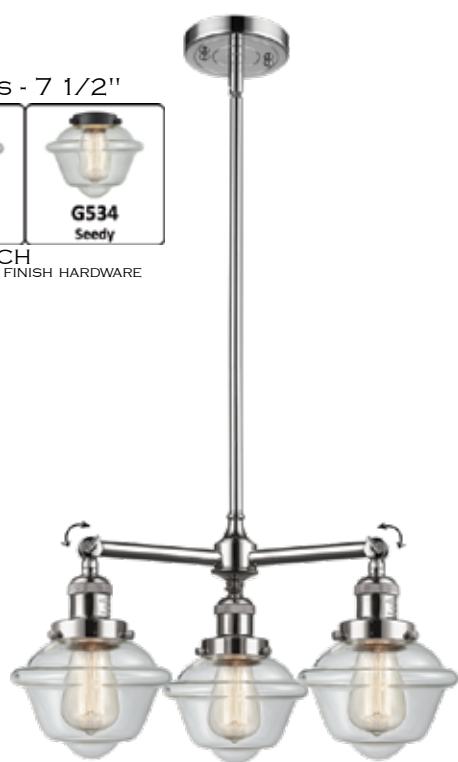

3 GLASS CHOICES - 7 1/2"

G531 Cased matte white	G532 Clear	G534 Seedy

MIX & MATCH
SELECT ANY GLASS WITH ANY FINISH HARDWARE

207-PC*-G532 Clear
20" DIA x 10" H
SWIVEL STEM MOUNT

113F-3P-SN*-G534 Seedy
14" DIA x Adjustable Height
(10" CEILING CANOPY)
FABRIC CORD MOUNT

BP-5: 5 1/2" DIA x 1/4" H
Decorative Backplate
(Available in all finishes)
Optional

Solid Brass 180 Degree
Adjustable Swivel
Internal teeth lock at
5 Degree intervals for
the perfect position.

Also available with
ON-OFF Switch.
Model number: 201CSW