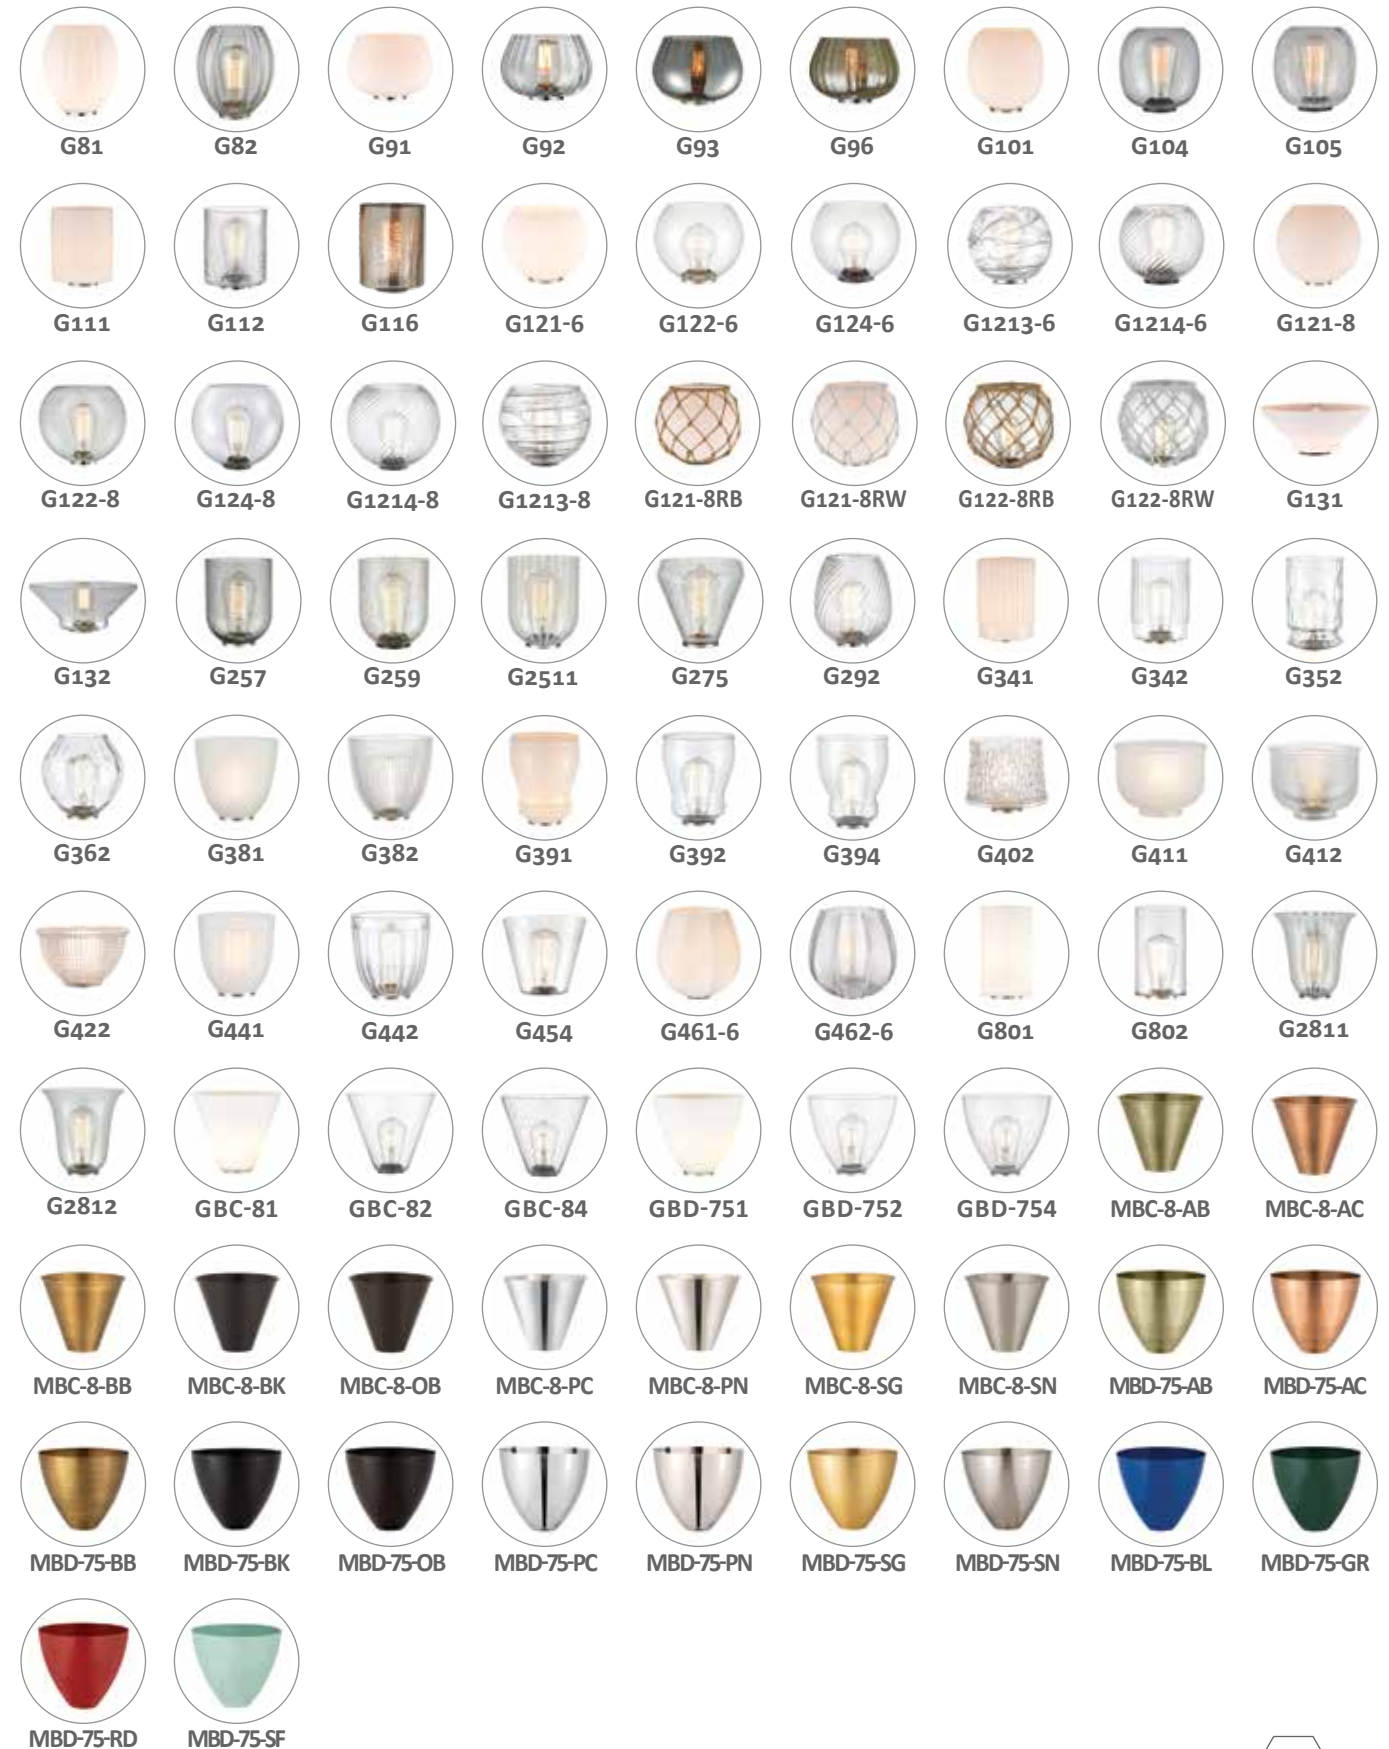

SELECT FROM 2 TYPES OF SHADES: GLASS SHADES - METAL SHADES