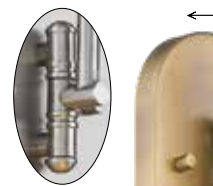

ON-OFF Rocker Switch