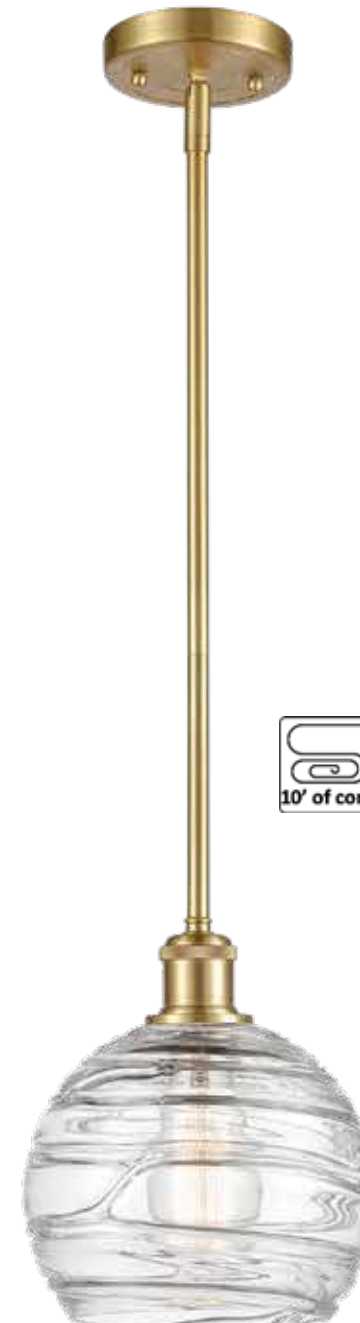

SG

SZ

WPC

516-2W-AC*-G1213-8 Deco Swirl
16" W x 12" H x 9" EXT

516-1P-SN*-G1213-8 Deco Swirl
8" DIA x 10 1/2" H
FABRIC CORD MOUNT
Black cord with all except
PC/PN/SN/WPC with grey cord.
OB with brown cord.