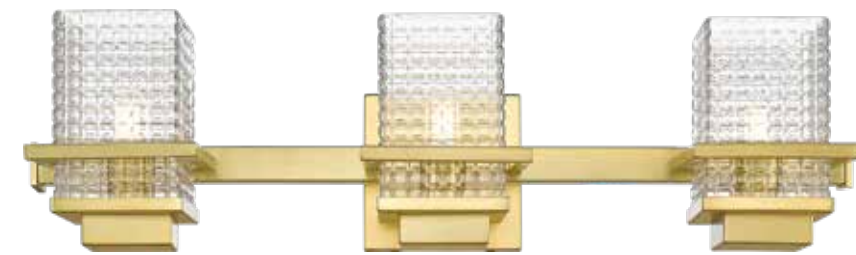

FIXTURE SHOWN
310-3W-BK-CL

- Deco Inspired Styling with Clear Glass Block Shades
- Requires Halogen or LED G9 Bulbs

310-1W-BK*-CL
5 1/4" W x 6" H x 6 1/4" EXT

310-2W-PC*-CL
15" W x 6" H x 6 1/4" EXT

310-3W-SG*-CL
24" W x 6" H x 6 1/4" EXT