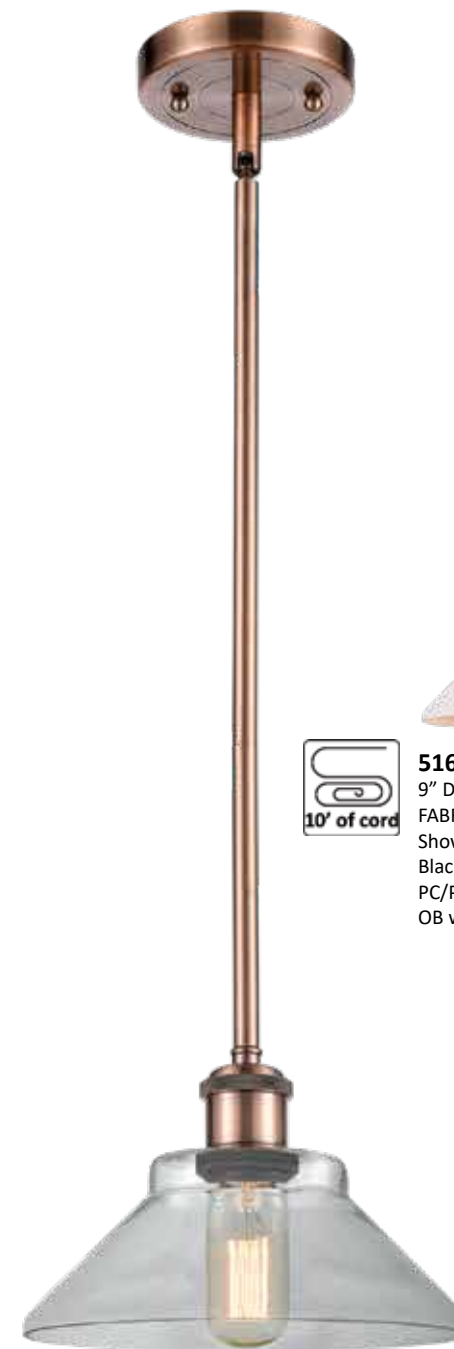

516-1S-AC*-G132 Clear
9" DIA x 6 1/2" H
STEM MOUNT
Shown with BB-10T LED bulb

516-1P-BAB*-G131 Cased Matte White
9" DIA x 7" H
FABRIC CORD MOUNT
Shown with BB-10T LED bulb
Black cord with all except
PC/PN/SN/WPC with grey cord.
OB with brown cord.

2 GLASS CHOICES - 9"

MIX & MATCH
SELECT ANY GLASS WITH ANY FINISH HARDWARE