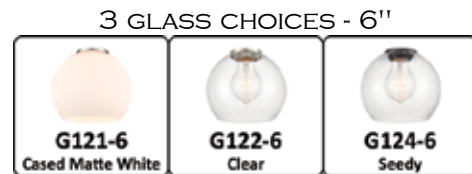

Solid Brass
Adjustable Swivel
(arm swivels side to side)

Solid Brass 180 Degree
Adjustable Swivel
Internal teeth lock at
5 Degree intervals for
the perfect position.

ON-OFF
Rocker Switch

518-1W-BAB*-G124-6 Seedy
6" W x 12" H x 11 3/4" EXT
Arm swivels side to side
Shown with BB-60A19 Bulb