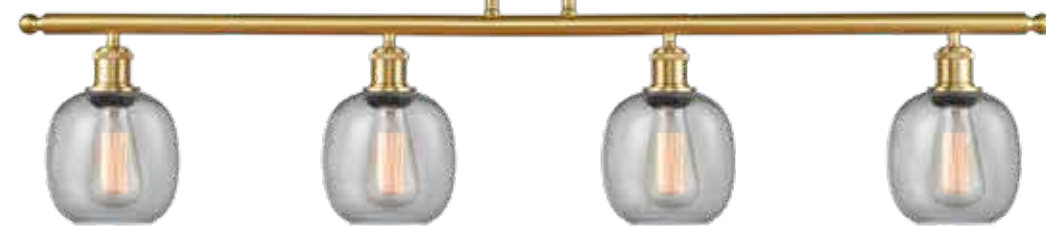

516-1S-PC*-G104 Clear Seedy
6" DIA x 9" H
STEM MOUNT

516-4I-SG*-G104 Clear Seedy
48" LONG x 6" W x 9" H
STEM MOUNT

4 GLASS CHOICES - 6"

MIX & MATCH
SELECT ANY GLASS WITH ANY FINISH HARDWARE

Canopy Detail