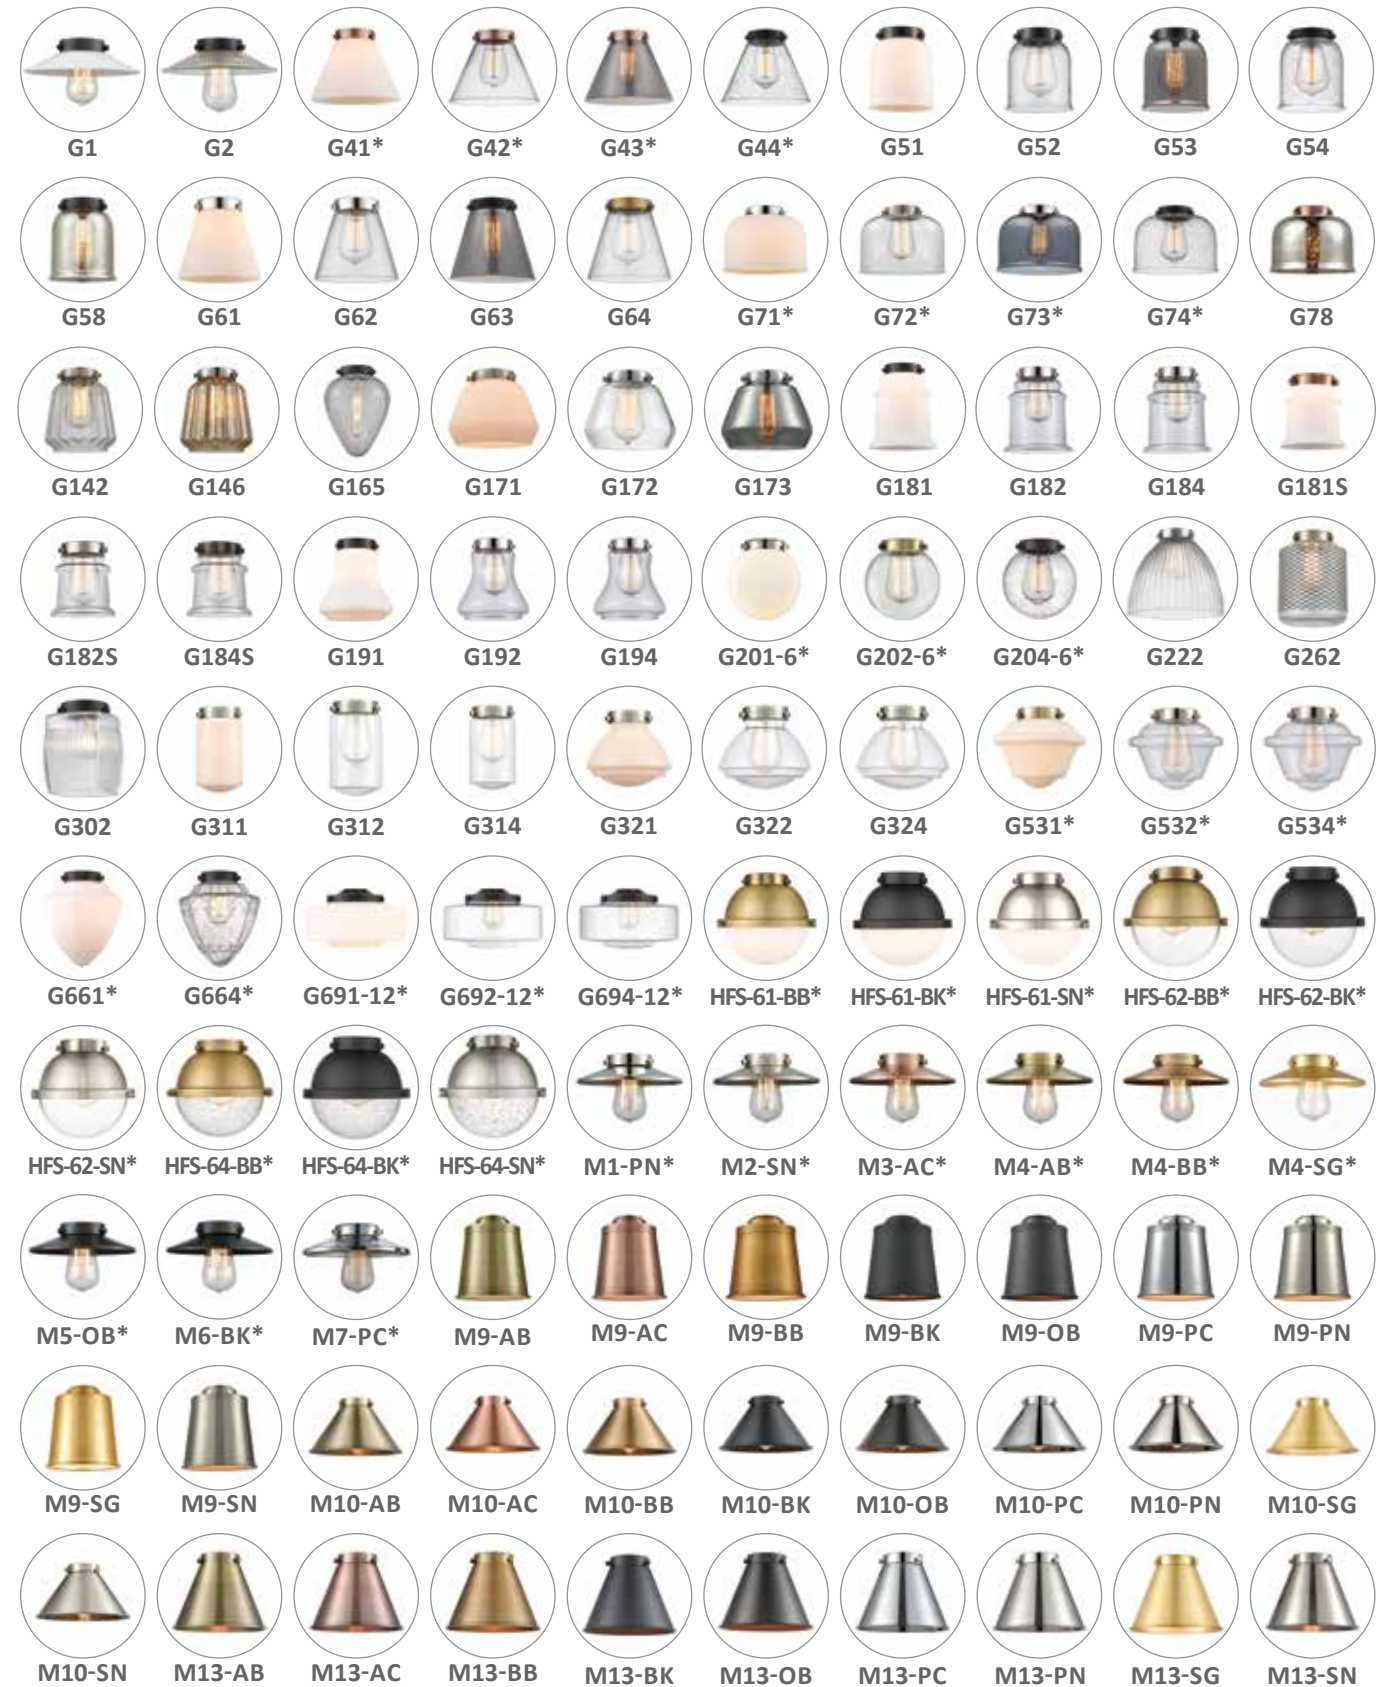

SELECT FROM 3 TYPES OF FRANKLIN SHADES:
GLASS SHADES - METAL SHADES - COMBO GLASS/METAL SHADES

*ADDITIONAL SIZES AVAILABLE