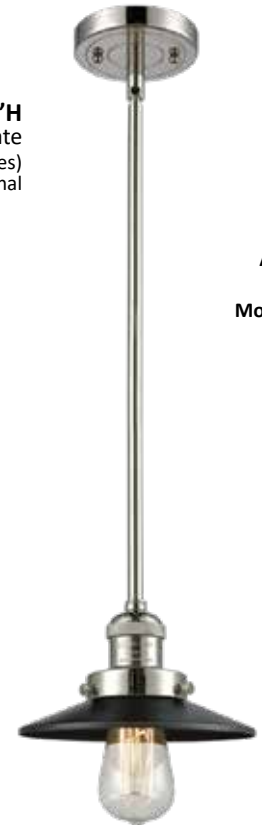

2015-PN*-M6-BK
8" DIA x 5" H
STEM MOUNT

Also available with
ON-OFF Switch.
Model number: 201CSW

201CSW-BAB*-M6-BK
8" DIA x 5 1/2" H
FABRIC CORD MOUNT

201C-BB*-M4-BB
8" DIA x 5 1/2" H
BLACK FABRIC CORD MOUNT