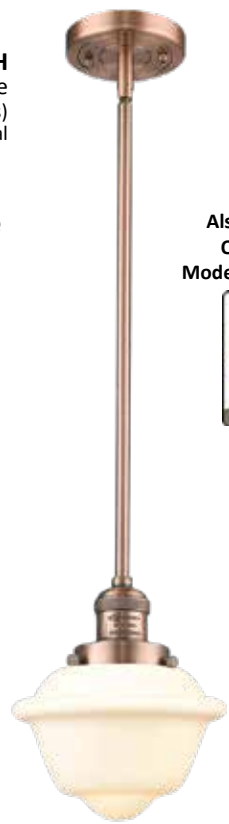

AB

AC

BAB

BB

BK

BO

PC

PZ

SG

SZ

AB

AC

BAB

BB

BK

BO

PC

PZ

SG

SZ

3 GLASS CHOICES - 7 1/2"

G531 Cased matte white	G532 Clear	G534 Seedy

MIX & MATCH
SELECT ANY GLASS WITH ANY FINISH HARDWARE

207-PC*-G532 Clear
20" DIA x 10" H
SWIVEL STEM MOUNT

113F-3P-SN*-G534 Seedy
14" DIA x Adjustable Height
(10" CEILING CANOPY)
FABRIC CORD MOUNT

BP-5: 5 1/2" DIA x 1/4" H
Decorative Backplate
(Available in all finishes)
Optional

Solid Brass 180 Degree
Adjustable Swivel
Internal teeth lock at
5 Degree intervals for
the perfect position.

Also available with
ON-OFF Switch.
Model number: 201CSW

201CSW-BK*-G534 Seedy
7 1/2" DIA x 9" H
FABRIC CORD MOUNT

201C-BAB*-G532 Clear
7 1/2" DIA x 9" H
BLACK FABRIC CORD MOUNT

206-SG*-G534 Seedy
7 1/2" DIA x 11 3/4" H
STEM MOUNT
(with swivel)

HAND BLOWN GLASS

201S-AC*-G531 White
7 1/2" DIA x 8 3/4" H
STEM MOUNT

294 *AVAILABLE IN 10 FINISHES

All products are made with cast components - Solid Brass Swivels - 100 WATT DAMP LOCATION RATED UL/CUL LISTED LED AND INCANDESCENT BULBS SOLD SEPARATELY. See page 452 for bulb options.

623-1F-BK*-G532 Clear
7 1/2" DIA x 8 1/4" H

Solid Brass 180 Degree
Adjustable Swivel
Internal teeth lock at
5 Degree intervals for
the perfect position.

3 GLASS CHOICES - 7 1/2"

G531 Cased matte white	G532 Clear	G534 Seedy

MIX & MATCH
SELECT ANY GLASS WITH ANY FINISH HARDWARE

BP-5: 5 1/2" DIA x 1/4" H
Decorative Backplate
(Available in all finishes)
Optional

209-BB*-G534 Seedy
21" LONG x 7 1/2" W x 10" H

213-PC*-G531 Cased Matte White
37" LONG x 7 1/2" W x 10" H

Canopy Detail

214-PN*-G532 Clear
49" LONG x 7 1/2" W x 10" H

HAND BLOWN GLASS

All products are made with cast components - Solid Brass Swivels - 100 WATT DAMP LOCATION RATED UL/CUL LISTED LED AND INCANDESCENT BULBS SOLD SEPARATELY. See page 452 for bulb options.

*AVAILABLE IN 10 FINISHES 295