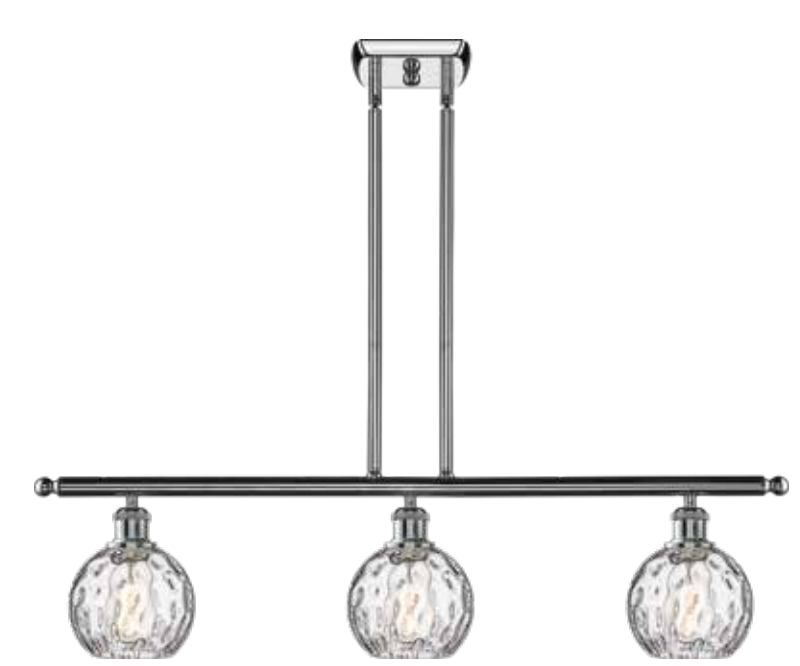

up to 90°
12" 11" 6" 3/8" DIA
ST-M

up to 90°
12" 11" 6" 3/8" DIA
ST