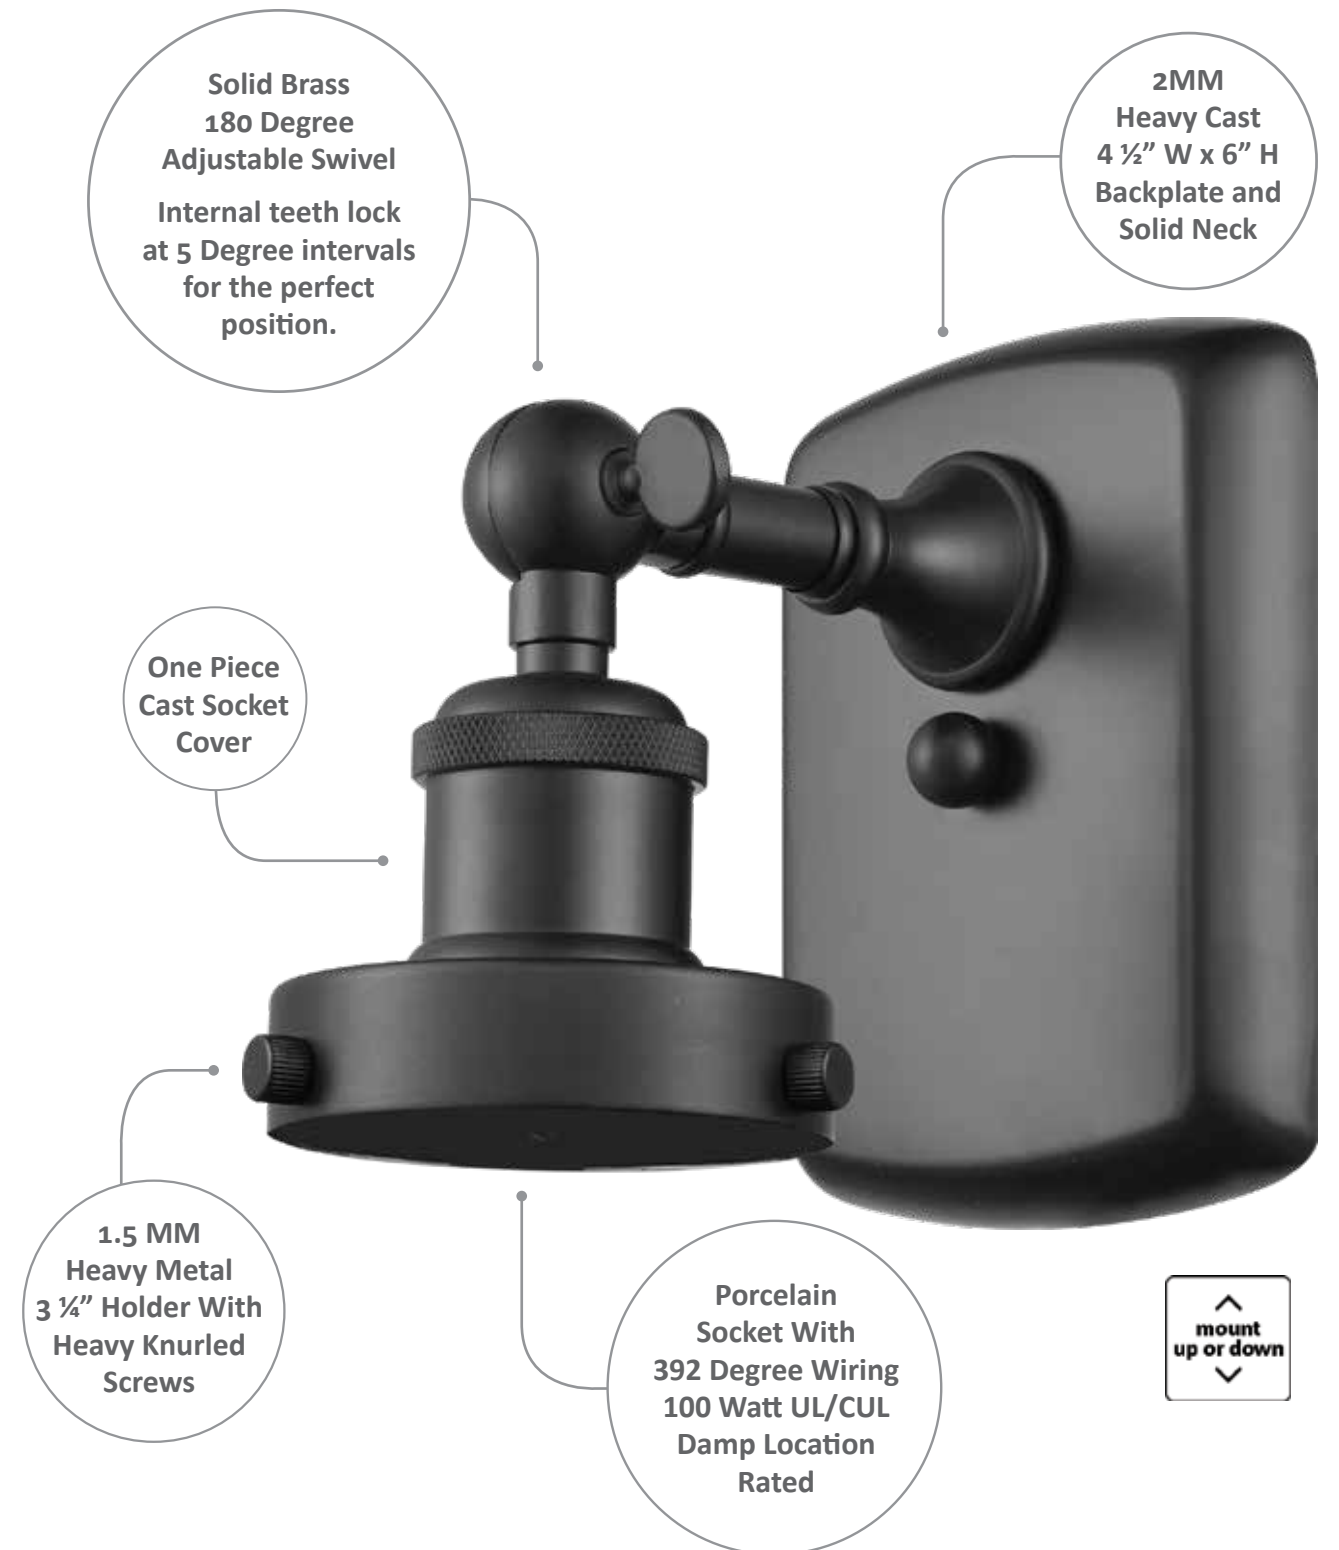

Product Specifications