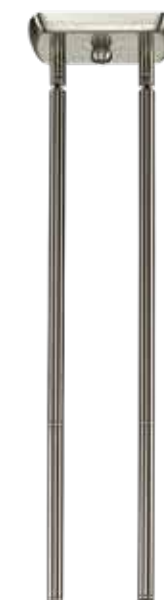

516-1P-SG*-M8-SG
6 1/2" DIA x 8" H
FABRIC CORD MOUNT
Black cord with all except
PC/PN/SN/WPC with grey cord.
OB with brown cord.

up to
90°

12"
12"
6" 3/4" 10" 0"
ST-M

10' of cord