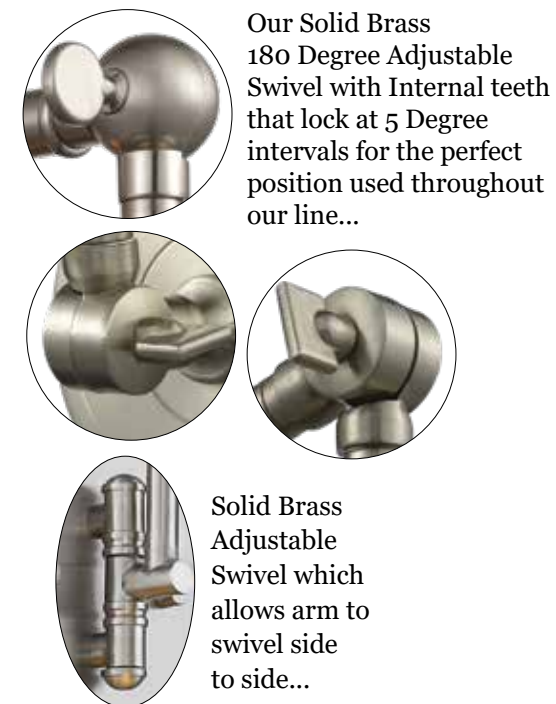

Solid Brass Adjustable Swivel Mounts...