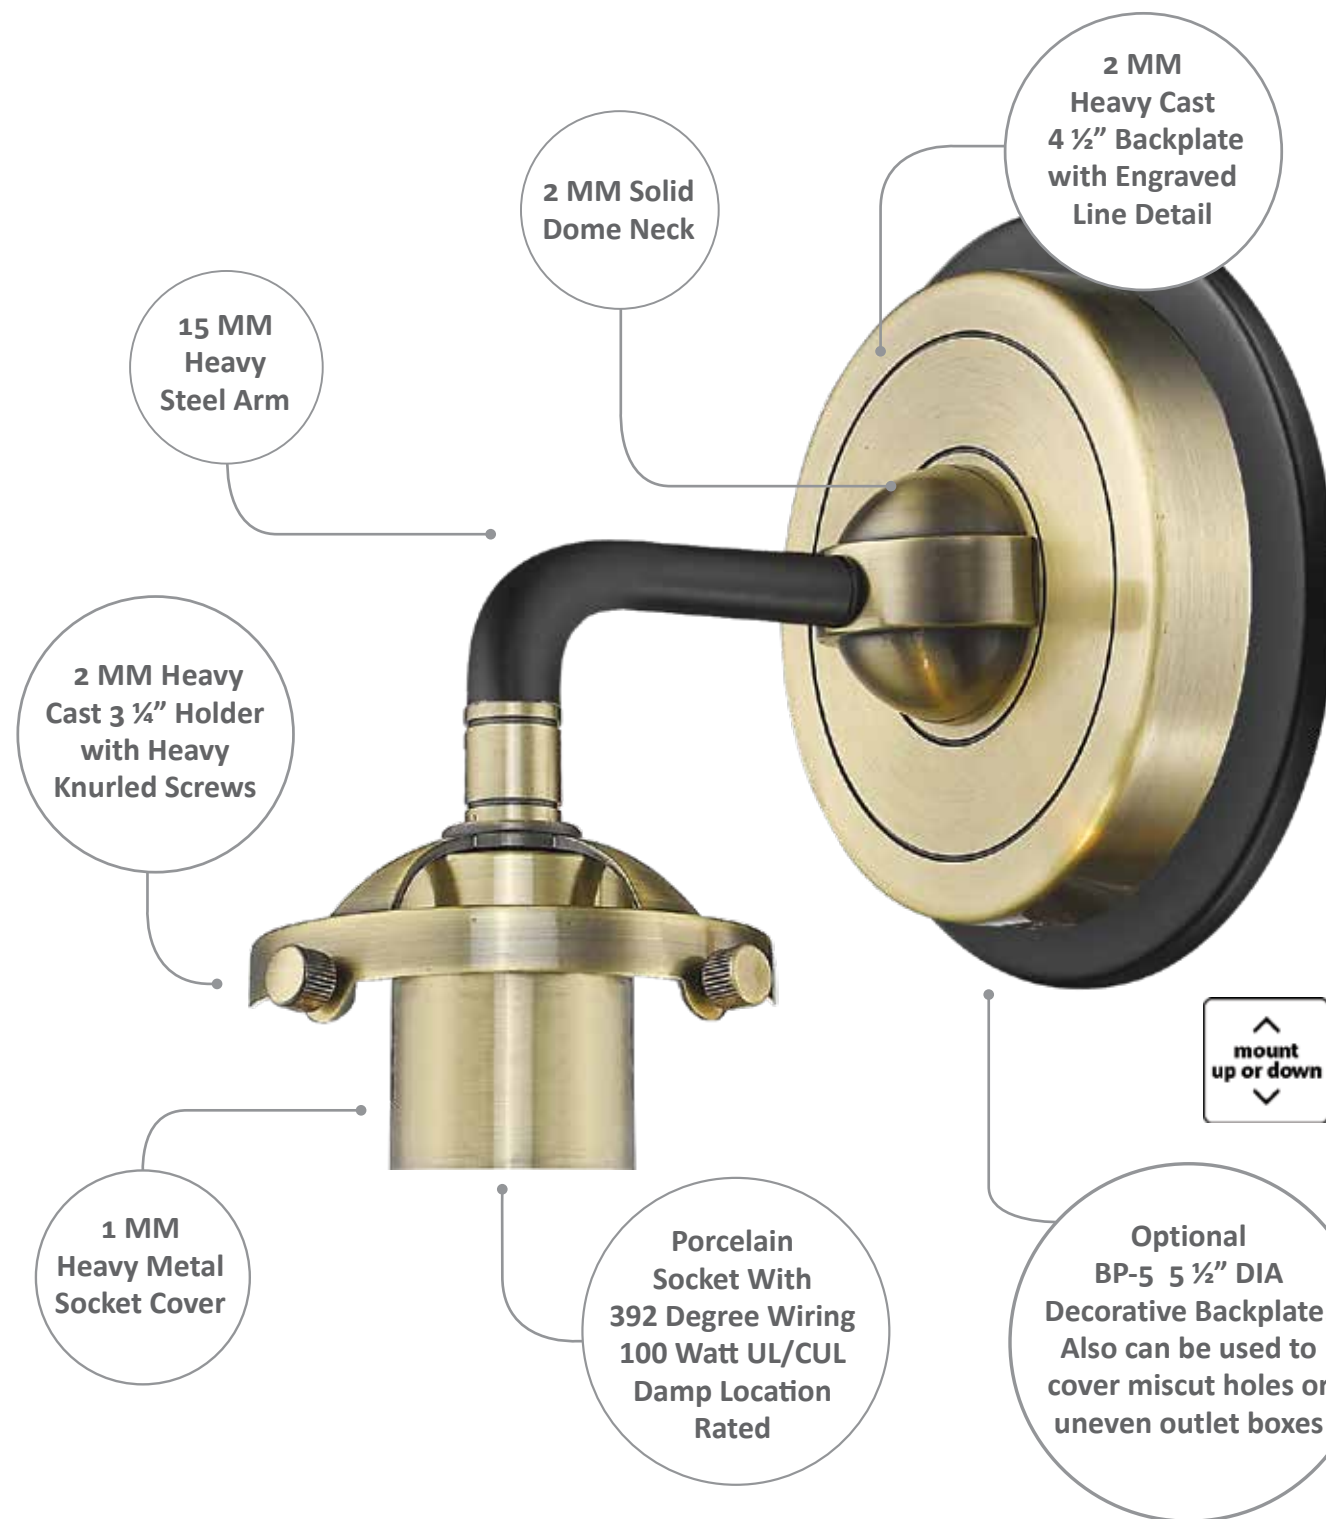

Product Specifications