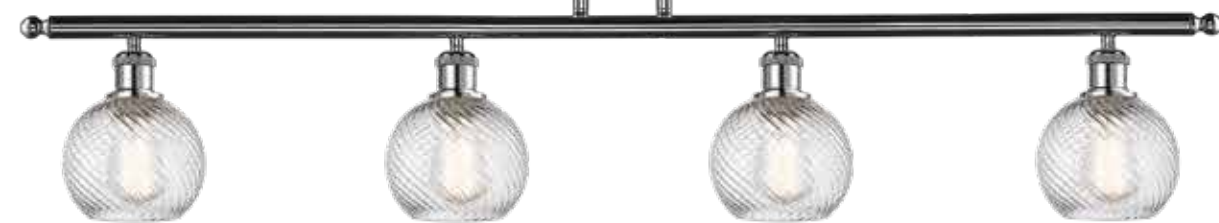

516-4I-PC*-G1214-6 Twisted Swirl
48" LONG x 6" W x 9 3/8" H
STEM MOUNT

117

All products are made with cast components - Solid Brass Swivels - 100 WATT DAMP LOCATION RATED UL/CUL LISTED LED AND INCANDESCENT BULBS SOLD SEPARATELY. See page 452 for bulb options.

*AVAILABLE IN **11** FINISHES