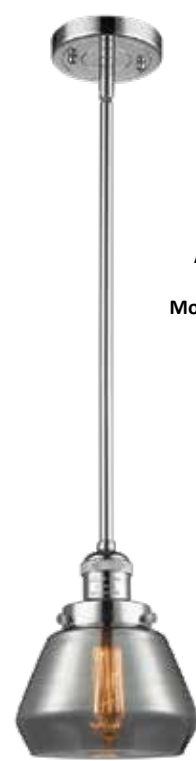

2015-PC*-G173 Smoke
7" DIA x 8 1/2" H
STEM MOUNT
up to 90°
12" 12" 6" 3/2" D
ST