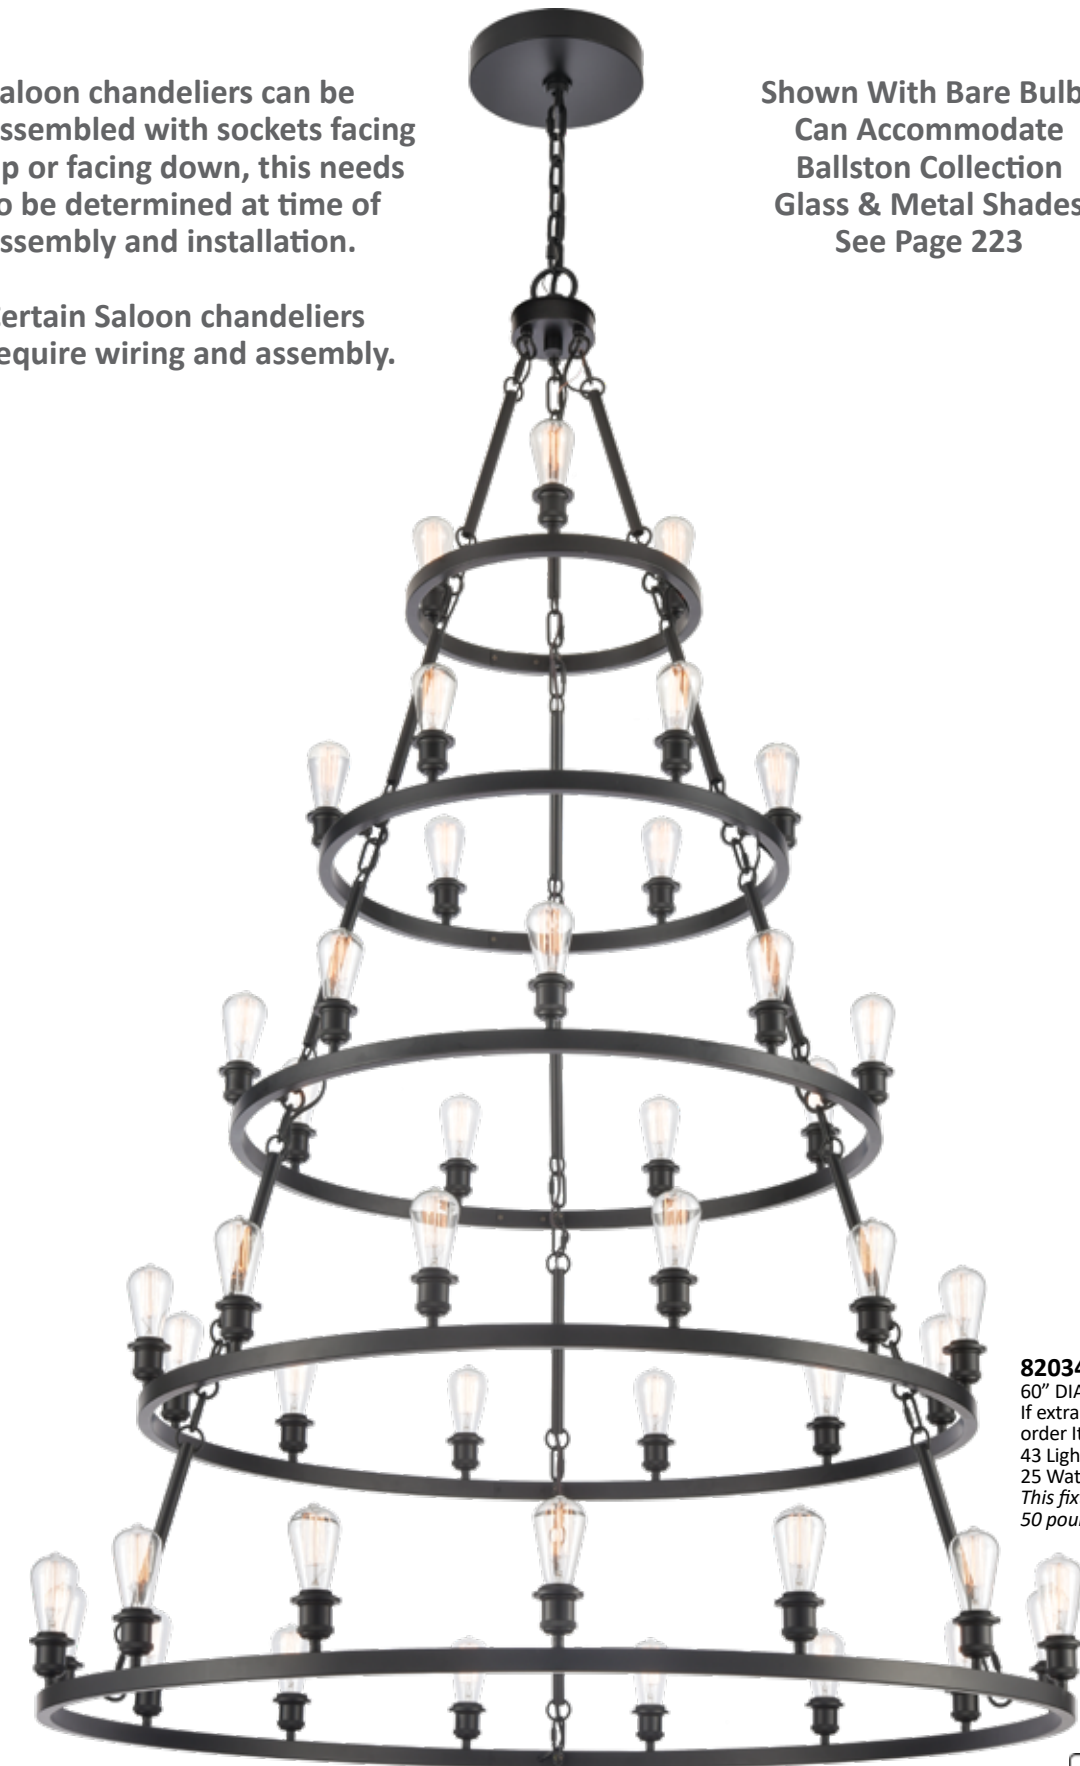

Shown With Bare Bulbs
Can Accommodate
Ballston Collection
Glass & Metal Shades
See Page 223

8203456-BK
60" DIA x 90 1/8" H
If extra chain needed,
order Item CN-BK-LG
43 Light (5 Tier)
25 Watt Bulbs
*This fixture exceeds
50 pounds without glass*