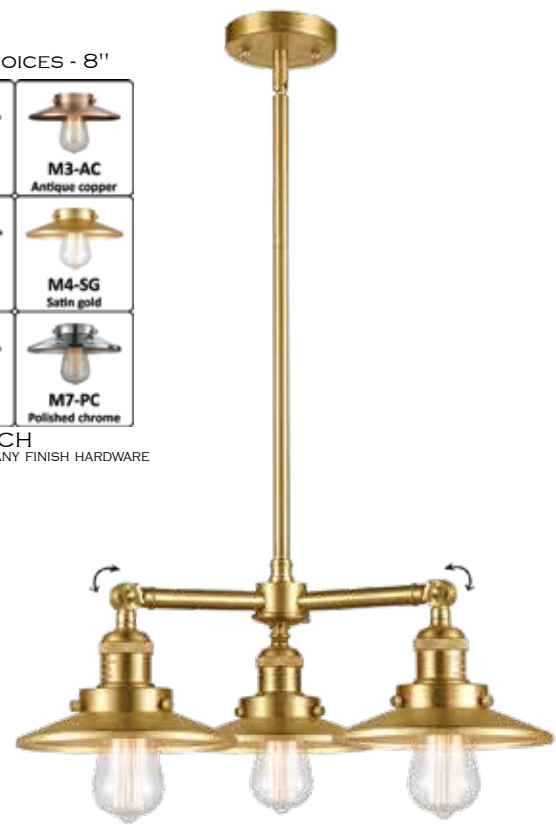

AB
AC
BAB
BB
BK
OB
PC
PN
SG
SN

AB
AC
BAB
BB
BK
OB
PC
PN
SG
SN

9 METAL FINISH CHOICES - 8"

M1-PN Polished nickel	M2-SN Satin nickel	M3-AC Antique copper
M4-AB Antique brass	M4-BB Brushed brass	M4-SG Satin gold
M5-OB Oil rubbed bronze	M6-BK Matte black	M7-PC Polished chrome

MIX & MATCH
SELECT ANY FINISH SHADE WITH ANY FINISH HARDWARE

Also available with
ON-OFF Switch.
Model number: 201CSW

Solid Brass 180 Degree
Adjustable Swivel
Internal teeth lock at
5 Degree intervals for
the perfect position.

9 METAL FINISH CHOICES - 8"

M1-PN Polished nickel	M2-SN Satin nickel	M3-AC Antique copper
M4-AB Antique brass	M4-BB Brushed brass	M4-SG Satin gold
M5-OB Oil rubbed bronze	M6-BK Matte black	M7-PC Polished chrome

MIX & MATCH
SELECT ANY FINISH SHADE WITH ANY FINISH HARDWARE