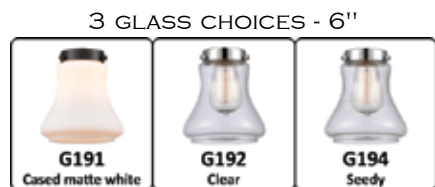

PC

PN

SG

SN

MIX & MATCH
SELECT ANY GLASS WITH ANY FINISH HARDWARE

Solid Brass 180 Degree
Adjustable Swivel
Internal teeth lock at
5 Degree intervals for
the perfect position.

113F-3P-OB*-G192 Clear
12" DIA x Adjustable Height
(10" CEILING CANOPY)
FABRIC CORD MOUNT