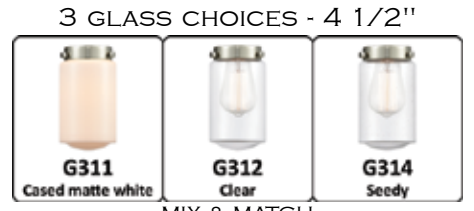

AB
AC
BAB
BB
BK
BO
PC
PN
SG
SN

AB
AC
BAB
BB
BK
BO
PC
PN
SG
SN

MIX & MATCH
SELECT ANY GLASS WITH ANY FINISH HARDWARE

Solid Brass 180 Degree
Adjustable Swivel
Internal teeth lock at
5 Degree intervals for
the perfect position.