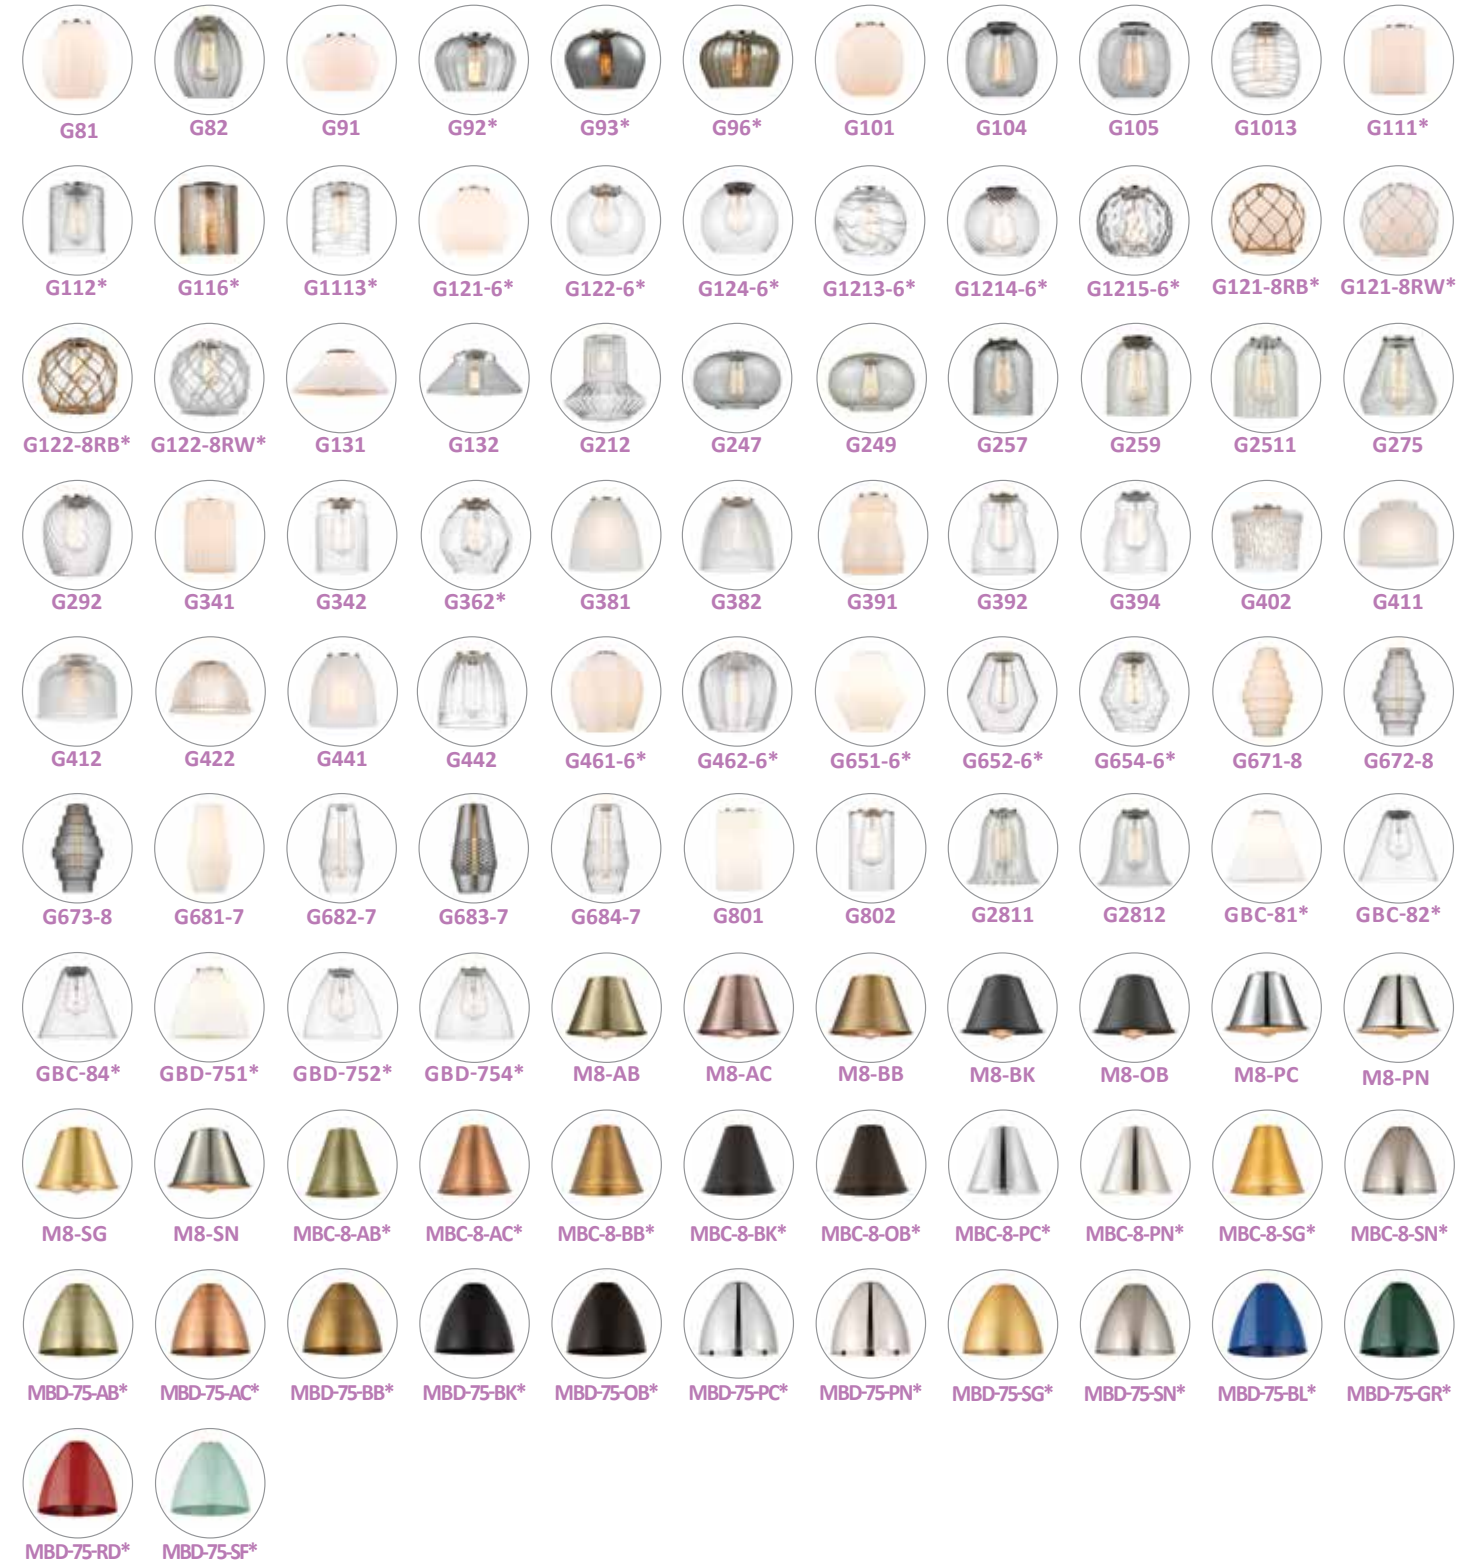

SELECT FROM 2 TYPES OF BALLSTON SHADES:
GLASS SHADES - METAL SHADES

*ADDITIONAL SIZES AVAILABLE