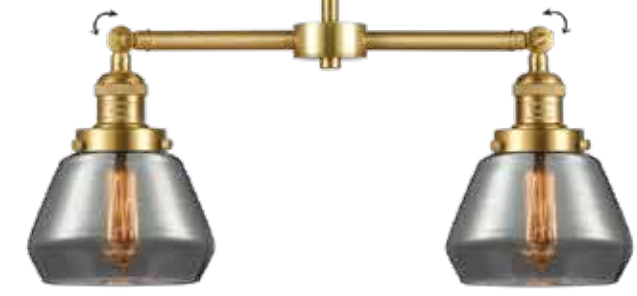

623-1F-BB-G171 White
6 1/4" DIA x 8" H

BP-5: 5 1/2" DIA x 1/4" H
Decorative Backplate
(Available in all finishes)
Optional

3 GLASS CHOICES - 7"
MIX & MATCH
SELECT ANY GLASS WITH ANY FINISH HARDWARE

Solid Brass 180 Degree
Adjustable Swivel
Internal teeth lock at
5 Degree intervals for
the perfect position.