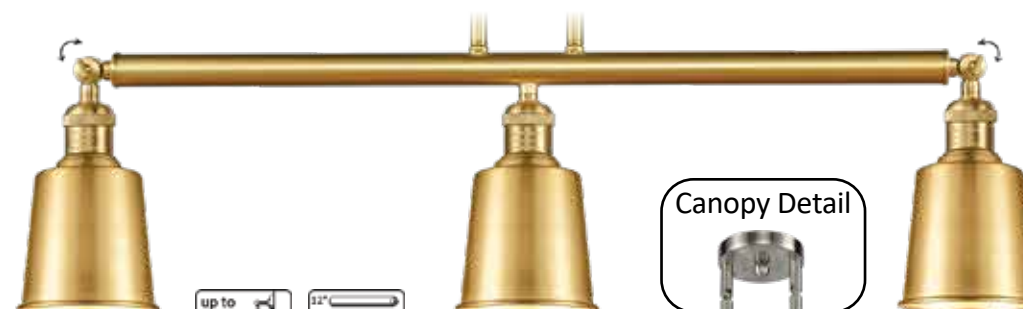

BP-5: 5 1/2" DIA x 1/4" H
Decorative Backplate
(Available in all finishes)
Optional

213-SG*-M9-SG
37" LONG x 5" W x 10" H

Canopy Detail