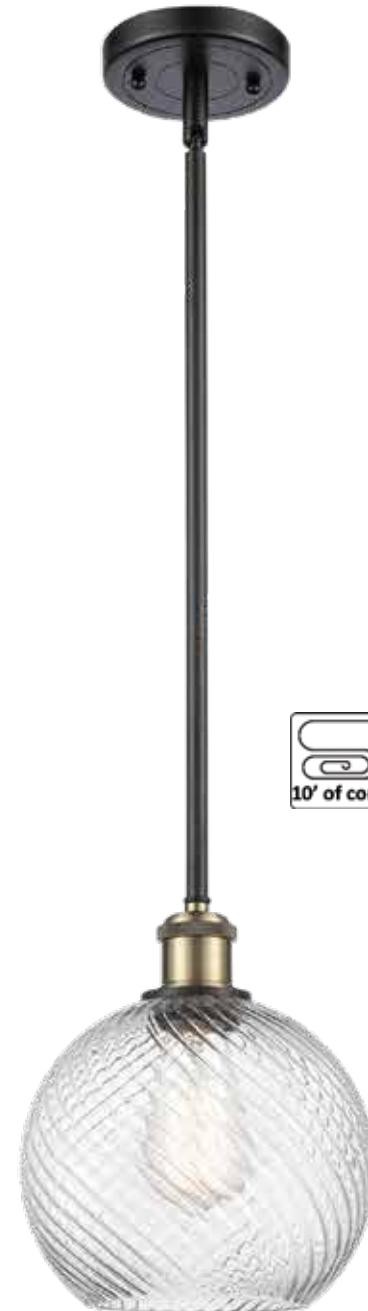

516-1S-BAB*-G1214-8 Twisted Swirl
8" DIA x 10" H
STEM MOUNT