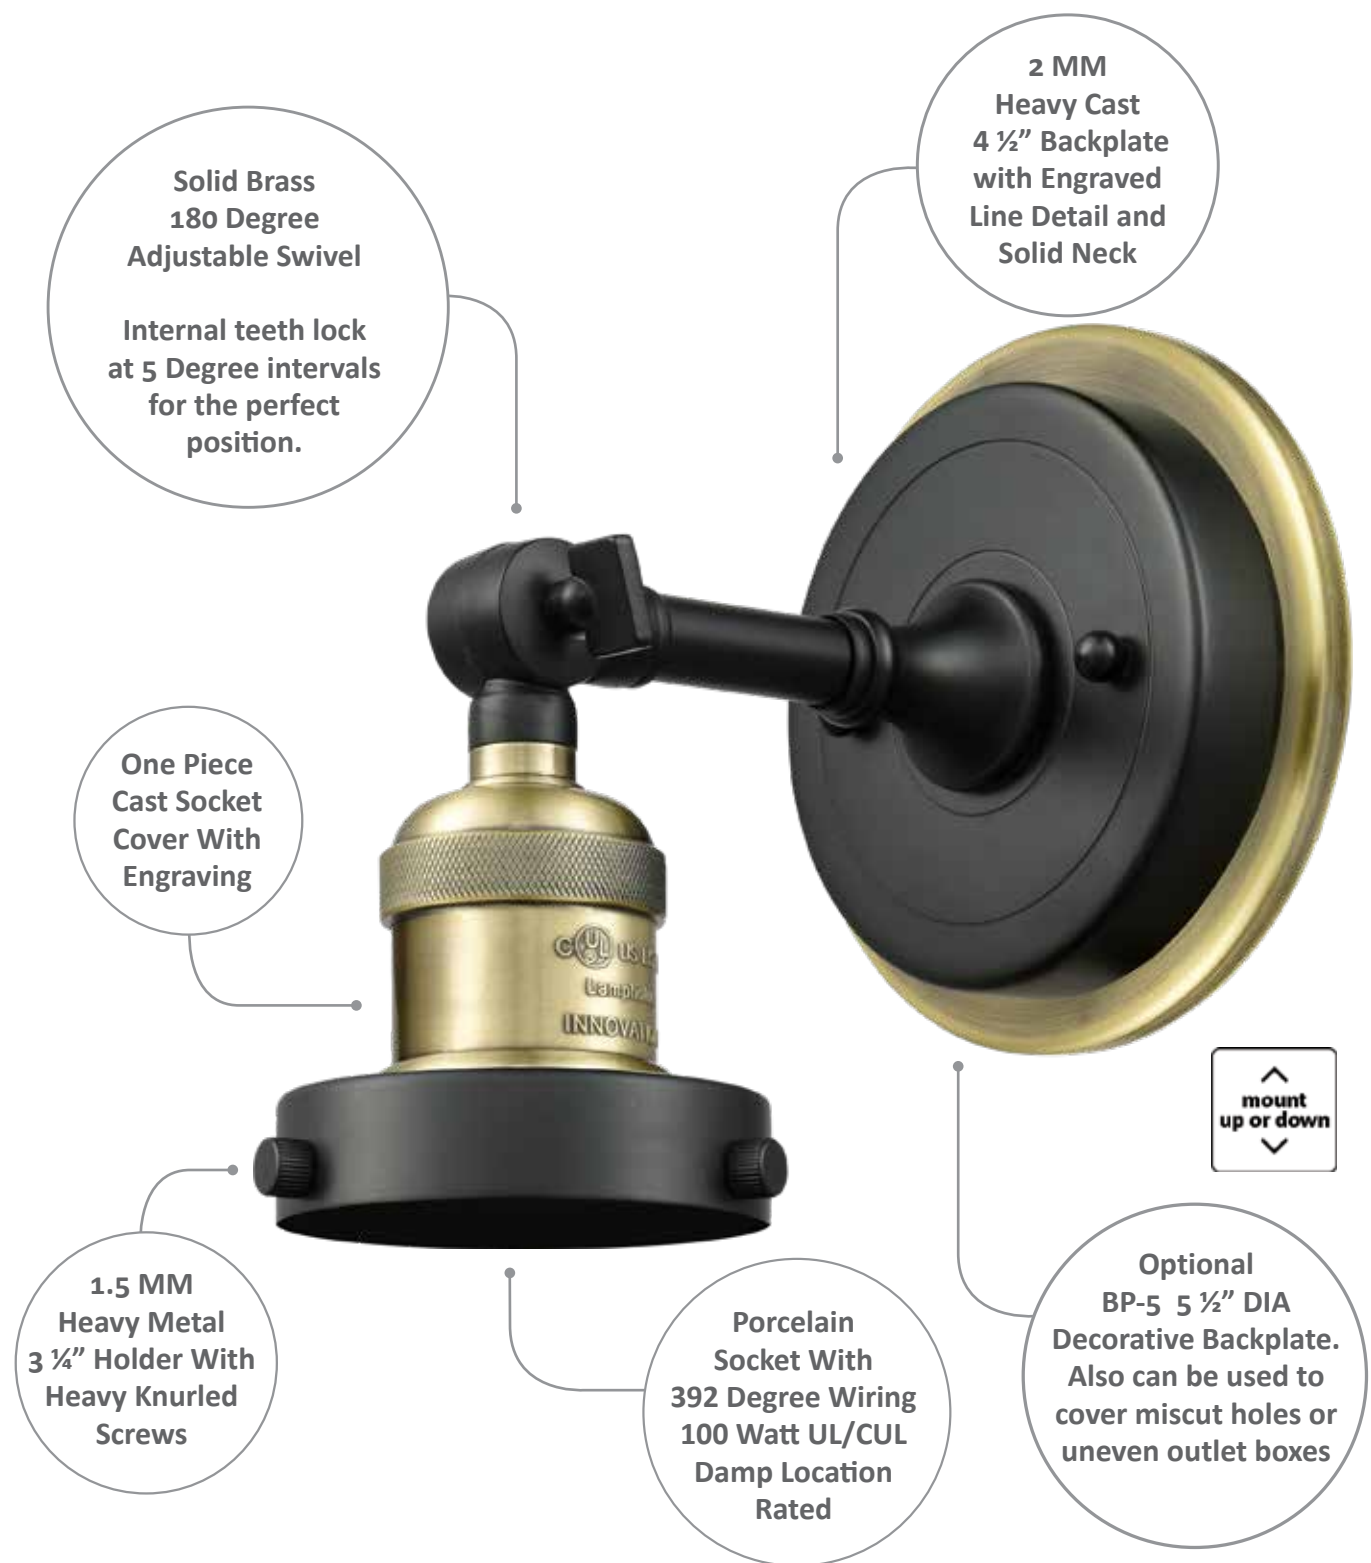

Product Specifications