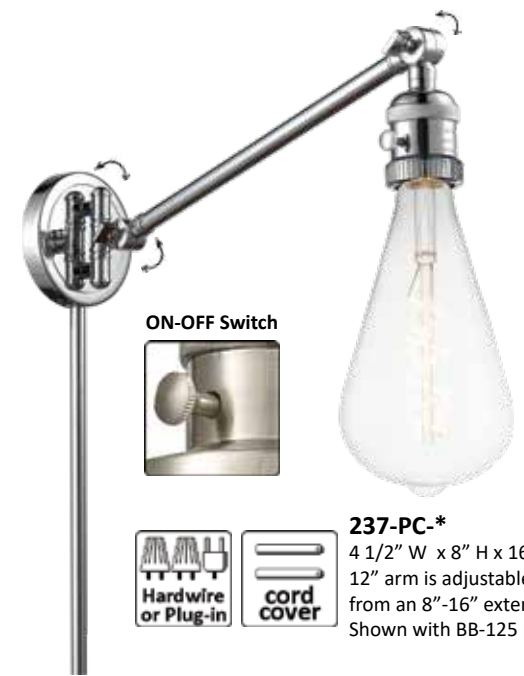

237-PC-*
4 1/2" W x 8" H x 16" EXT
12" arm is adjustable
from an 8"-16" extension
Shown with BB-125 LED bulb

Solid Brass 180 Degree
Adjustable Swivel
Internal teeth lock at
5 Degree intervals for
the perfect position.