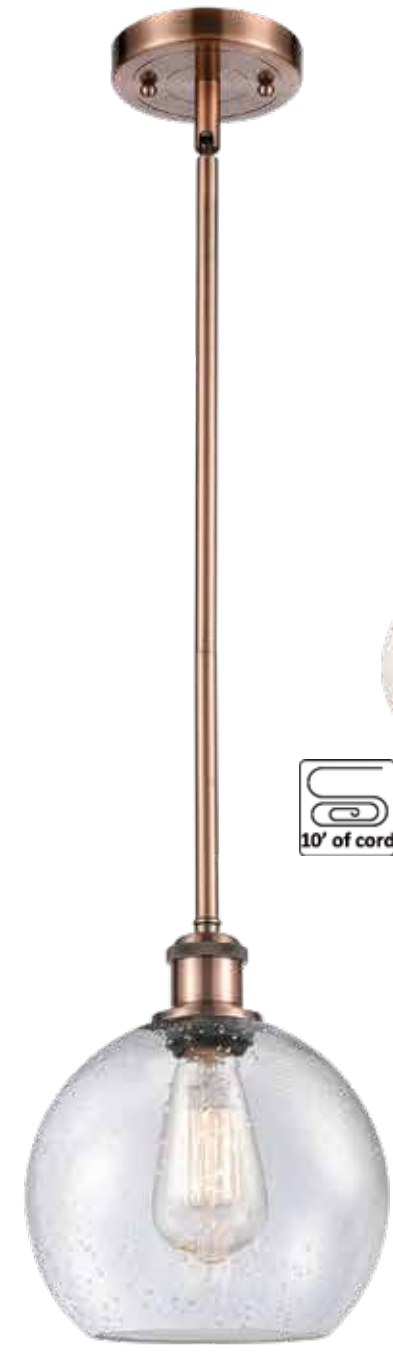

516-1P-PC*-G121-8 Cased Matte White
8" DIA x 10 1/2" H
FABRIC CORD MOUNT
Black cord with all except
PC/PN/SN/WPC with grey cord.
OB with brown cord.

516-1S-AC*-G124-8 Seedy
8" DIA x 10" H
STEM MOUNT