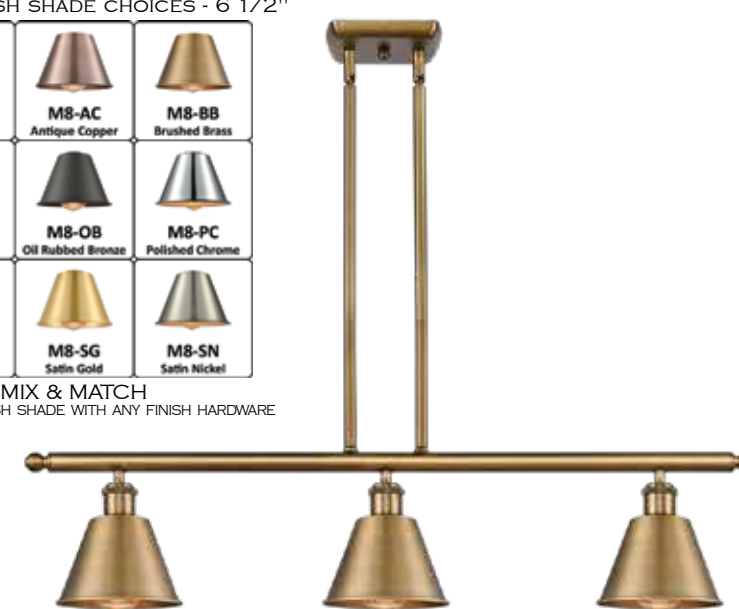

12"
12"
6" 3/4" 10" 0"
ST-M

516-3I-BB*-M8-BB
36" LONG x 6 1/2" W x 7 1/2" H
STEM MOUNT

10' of cord

113B-3P-SN*-M8-BK
14" DIA x Adjustable Height
(10" CEILING CANOPY)
FABRIC CORD MOUNT
GREY CORD

516-1C-OB*-M8-OB
6 1/2" DIA x 9 1/2" H