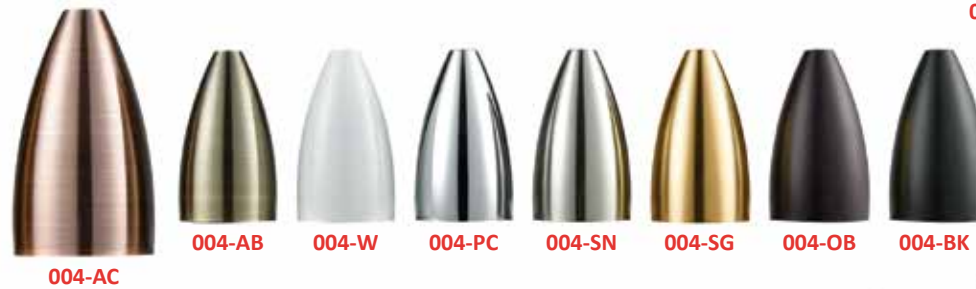

004-*
"FAIRCHILD"
2" DIA x 3 1/2" H
Machined Heavy Aluminum

005-*
"GATSBY"
1 1/2" DIA x 3" H
Machined Heavy Aluminum