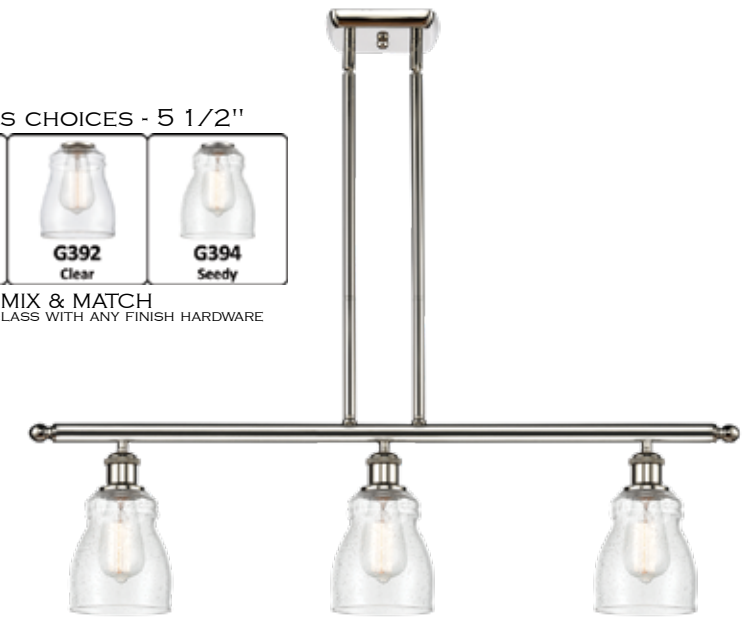

3 GLASS CHOICES - 5 1/2"

MIX & MATCH
SELECT ANY GLASS WITH ANY FINISH HARDWARE

516-3I-PN*-G394 Seedy
36" LONG x 5 1/2" W x 9 1/2" H
STEM MOUNT