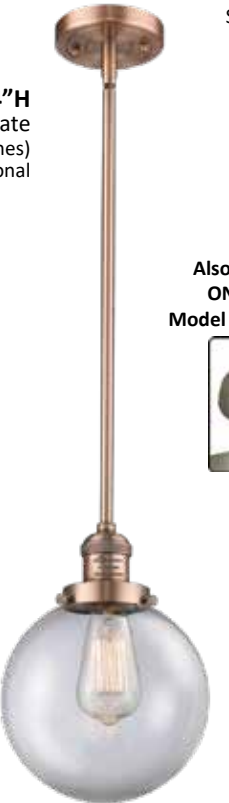

201CSW-SG*-G201-8
Cased Matte White
8" DIA x 11 1/2" H
FABRIC CORD MOUNT

201S-AC*-G202-8 Clear
8" DIA x 11" H
STEM MOUNT

206-PN*-G204-8 Seedy
8" DIA x 14" H
STEM MOUNT
(with swivel)