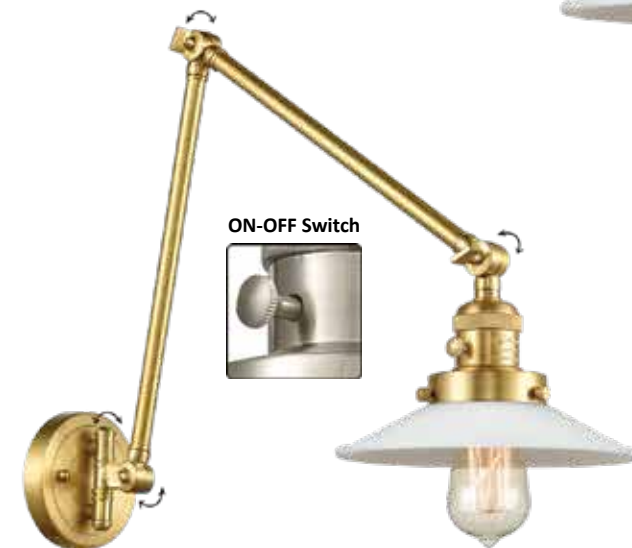

ON-OFF Switch

237-BK*-G2 Clear Halophane
9" W x 10" H x 18" EXT
12" arm is adjustable for
the perfect position

ON-OFF Switch

238-SG*-G1 White Halophane
9" W x 10" H x 18" EXT
Two 12" arms are adjustable
for the perfect position