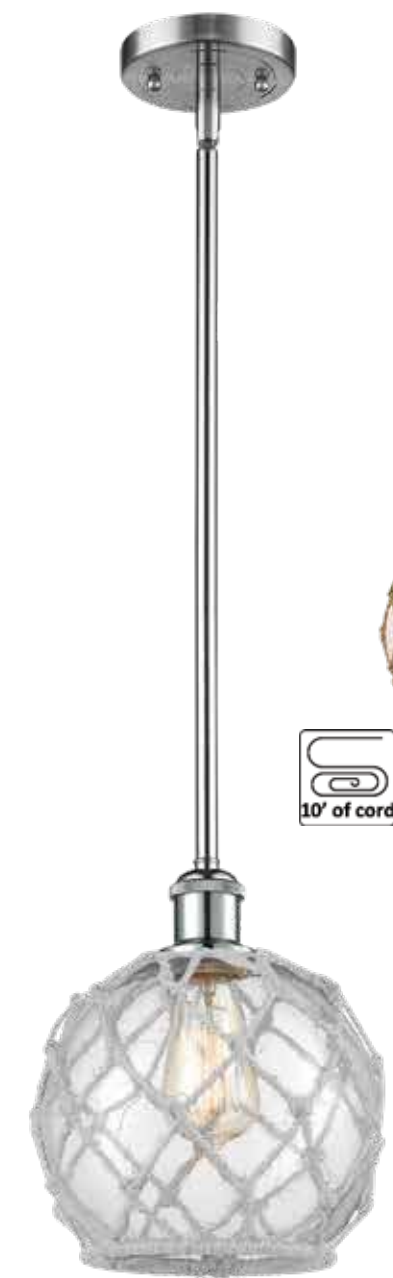

516-1S-PC*-G122-8RW Clear/White Rope
8" DIA x 10" H
STEM MOUNT

4 GLASS CHOICES - 8"

MIX & MATCH
SELECT ANY GLASS WITH ANY FINISH HARDWARE