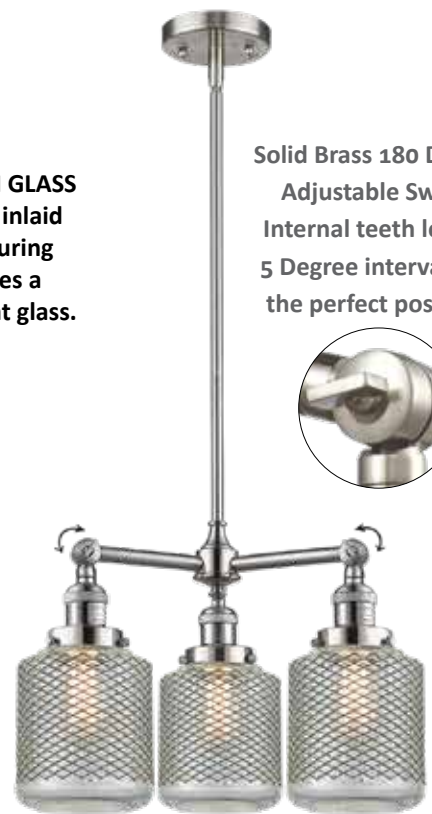

207-SN*-G262
22 3/8" DIA x 15" H
SWIVEL STEM MOUNT