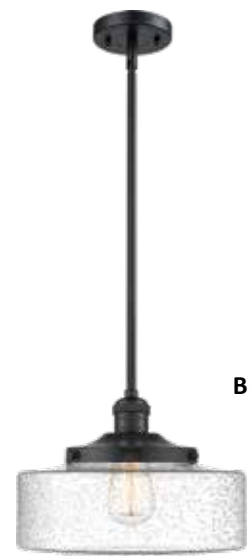

201S-BK*-G694-12
Seedy
12" DIA x 9 3/8" H
STEM MOUNT

BP-5: 5 1/2" DIA x 1/4" H
Decorative Backplate
(Available in all finishes)
Optional