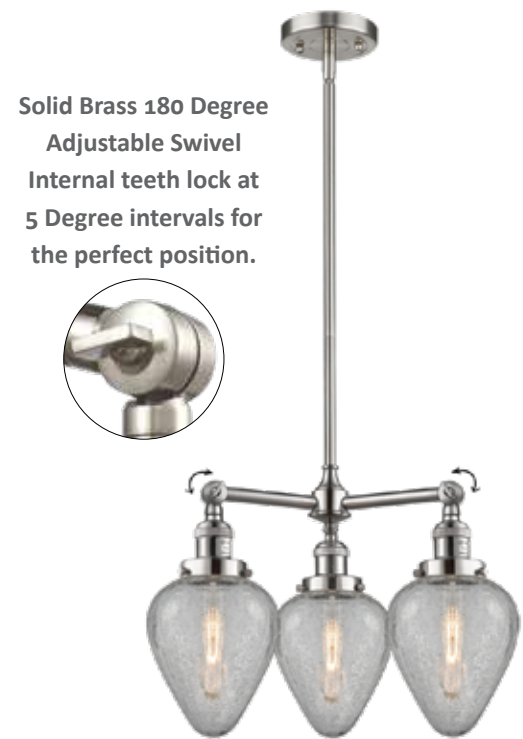

BO

PC

PZ

SG

SZ

113F-3P-OB*-G165 Crackle
14" DIA x Adjustable Height
(10" CEILING CANOPY)
FABRIC CORD MOUNT
Shown with BB-12T LED bulb

Solid Brass 180 Degree
Adjustable Swivel
Internal teeth lock at
5 Degree intervals for
the perfect position.