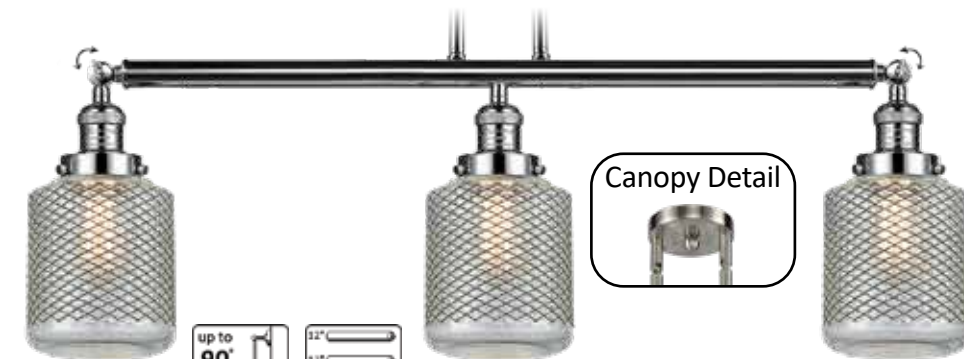

213-PN*-G262
37" LONG x 6" W x 13" H